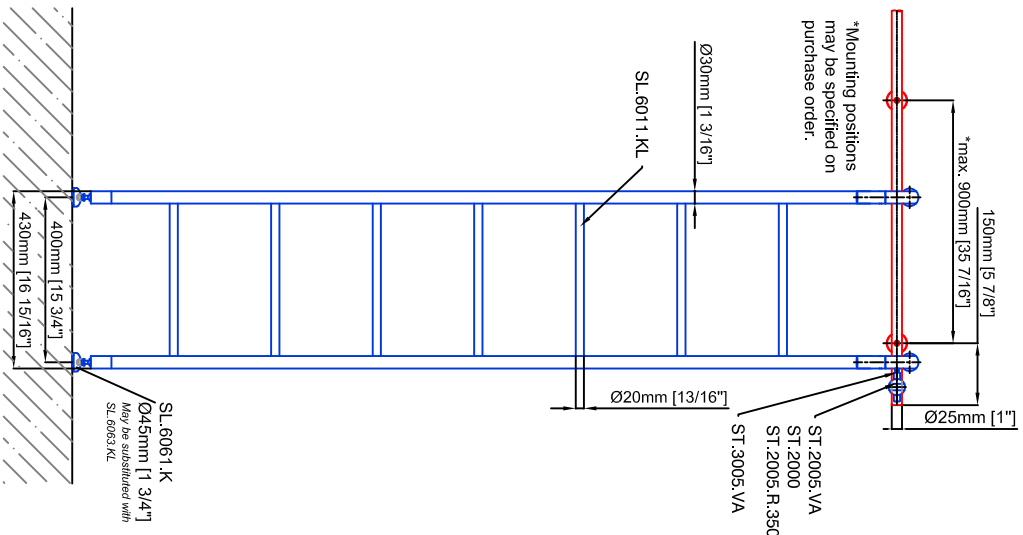

Technical drawings are subject to change without notice.  
All millimeter dimensions are exact and supersede inch conversions.

Ladder height at or above 3000mm [118 1/8"]  
require safety slide rails SL.6052.KL

Example:  
- Curved rail  
- Rail radius on request

Copyright MWE NA Inc. all rights reserved. Reproduction or other use of these designs without written consent from MWE NA Inc is prohibited.  
All ladder systems require reinforced walls, cabinets, or shelving.