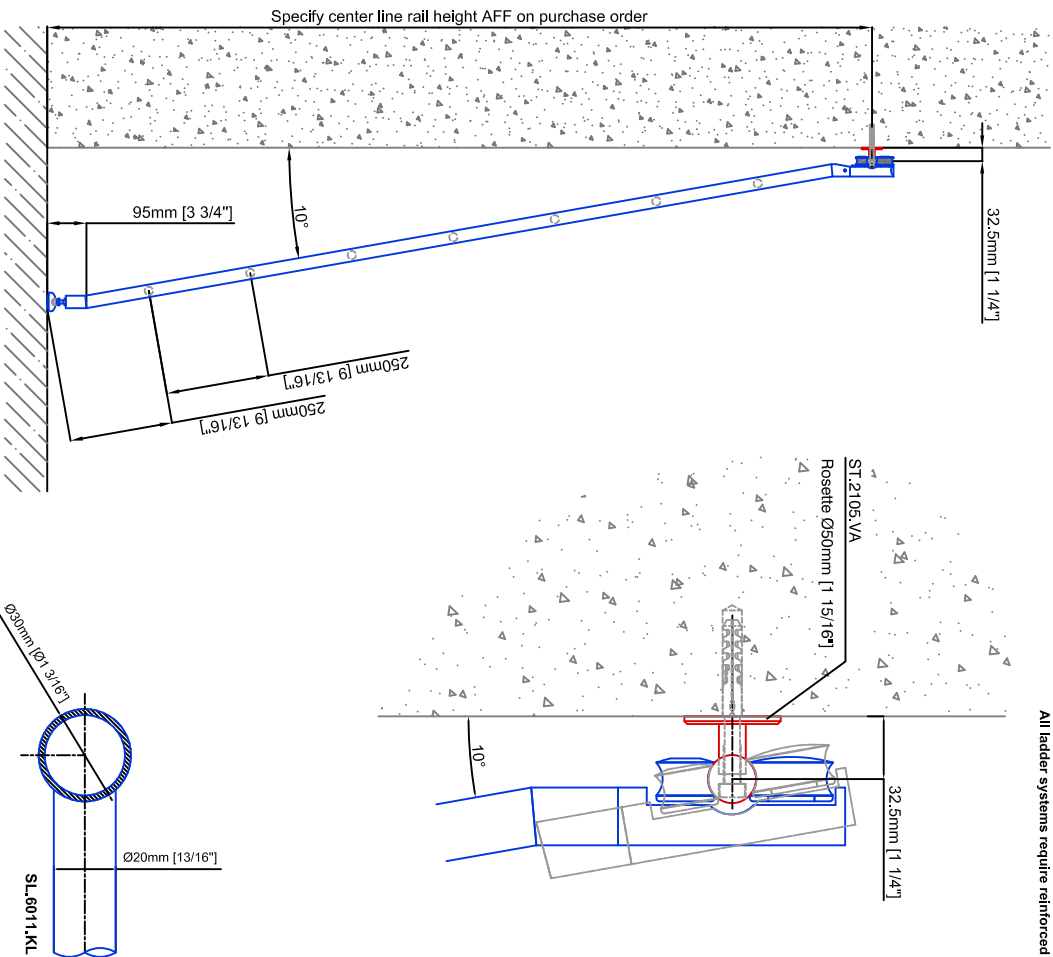

Technical drawings are subject to change without notice.  
All millimeter dimensions are exact and supersede inch conversions.

Ladder height at or above 3000mm [118 1/8"]  
require safety slide rails SL.6052.KL

Example:  
- Curved rail  
- Rail radius on request

Copyright MWE NA Inc. all rights reserved. Reproduction or other use of these designs without written consent from MWE NA Inc is prohibited.  
All ladder systems require reinforced walls, cabinets, or shelving.

# Vario Ladder SL.6004.KL

Date Prepared: October 2018

Prepared By: CDA | JRT