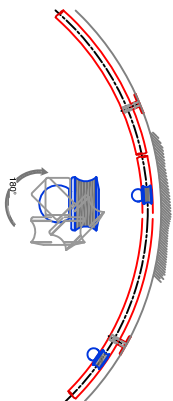

Technical drawings are subject to change without notice.  
All millimeter dimensions are exact and supersede inch conversions.

Ladder height at or above 3000mm [118 1/8"]  
require safety slide rails SL.6052.KL

Example:  
- Curved rail  
- Rail radius on request

Copyright MWE NA Inc. all rights reserved. Reproduction or other use of these designs without written consent from MWE NA Inc is prohibited.  
All ladder systems require reinforced walls, cabinets, or shelving.