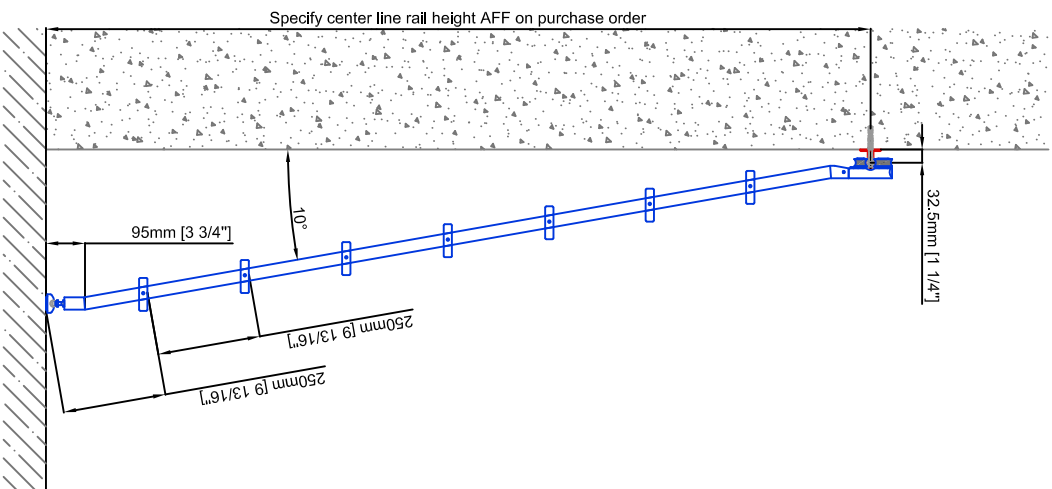

Copyright MWE NA Inc. all rights reserved. Reproduction or other use of these designs without written consent from MWE NA Inc is prohibited.
All ladder systems require reinforced walls, cabinets, or shelving.

Vario Ladder SL.6004.KL.E

Date Prepared: October 2018

Prepared By: CDA | JRT