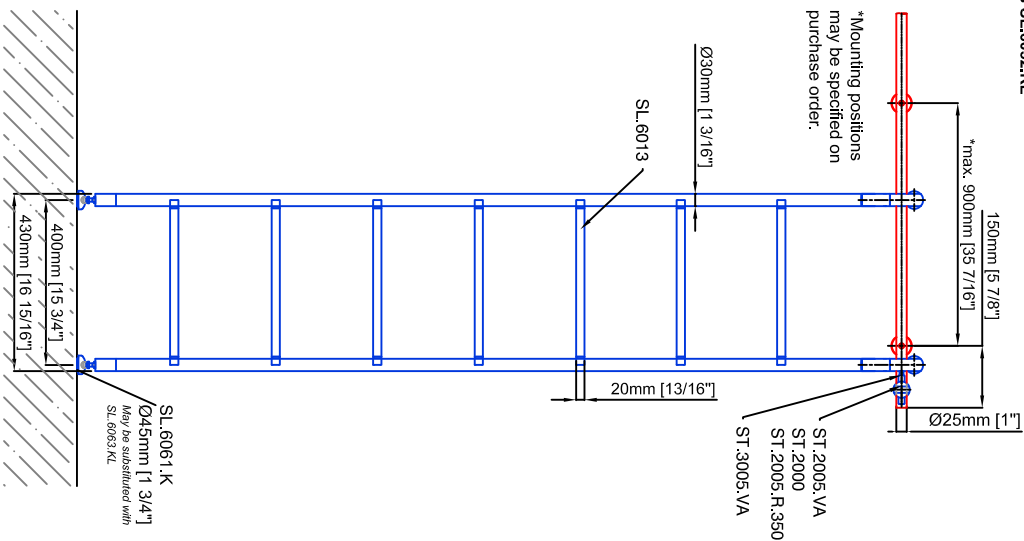

Technical drawings are subject to change without notice.
All millimeter dimensions are exact and supersede inch conversions.

Ladder height at or above 3000mm [118 1/8"]
require safety slide rails SL.6052.KL

Example:
- Curved rail
- Rail radius on request

Copyright MWE NA Inc. all rights reserved. Reproduction or other use of these designs without written consent from MWE NA Inc is prohibited.
All ladder systems require reinforced walls, cabinets, or shelving.