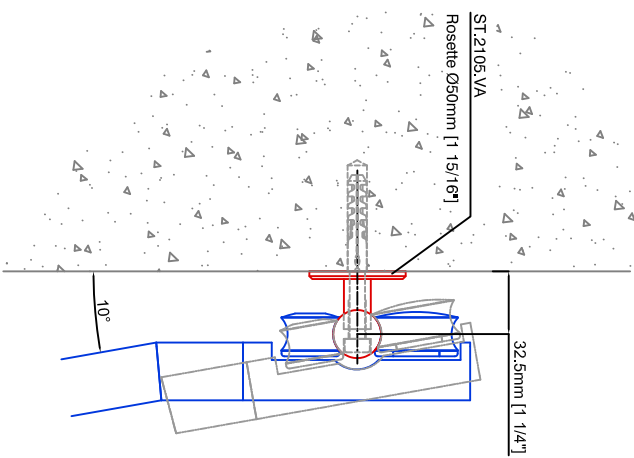

Technical drawings are subject to change without notice.
All millimeter dimensions are exact and supersede inch conversions.

Ladder height at or above 3000mm [118 1/8"]
require safety slide rails SL.6052.KL

Example:
- Curved rail
- Rail radius on request

Copyright MWE NA Inc. all rights reserved. Reproduction or other use of these designs without written consent from MWE NA Inc is prohibited.
All ladder systems require reinforced walls, cabinets, or shelving.