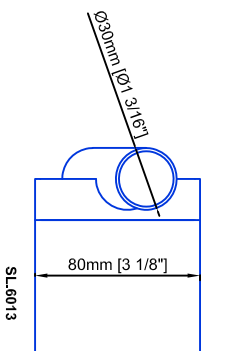

Copyright MWE NA Inc. all rights reserved. Reproduction or other use of these designs without written consent from MWE NA Inc is prohibited.
All ladder systems require reinforced walls, cabinets, or shelving.

Vario Ladder SL.6004.KL.E

Date Prepared: October 2018

Prepared By: CDA | JRT