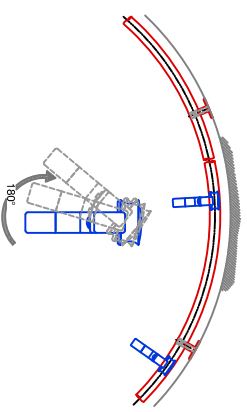

Technical drawings are subject to change without notice.  
All millimeter dimensions are exact and supersede inch conversions.

Ladder height at or above 3000mm [118 1/8"]  
require safety slide rails SL.6052.AK

Example:  
- Curved rail  
- Rail radius on request

Specify center line rail height AFF on purchase order

\*\*Ladder height above 3000mm [118 1/8"] requires alternative telescoping head at 65mm [2 9/16"]