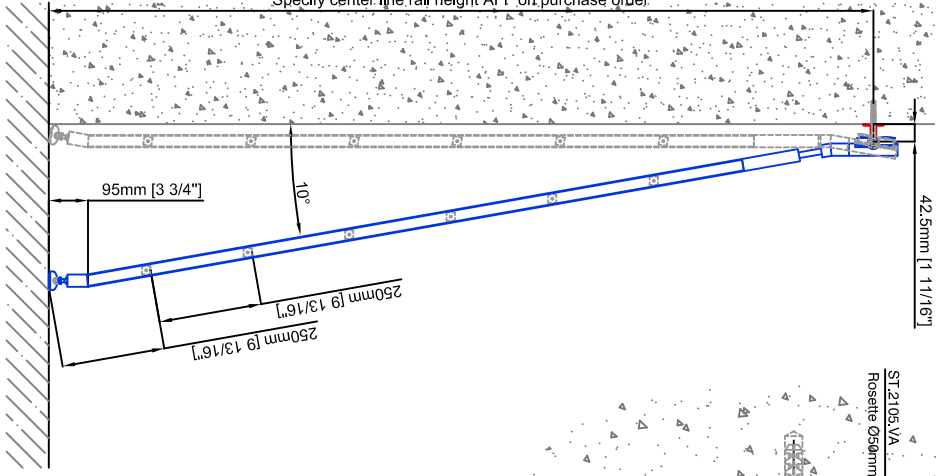

Technical drawings are subject to change without notice.  
All millimeter dimensions are exact and supersede inch conversions.

Ladder height at or above 3000mm [118 1/8"]  
require safety slide rails SL.6052.AK

Example:  
- Curved rail  
- Rail radius on request

Specify center line rail height AFF on purchase order

\*\*Ladder height above 3000mm [118 1/8"] requires alternative telescoping head at 65mm [2 9/16"]