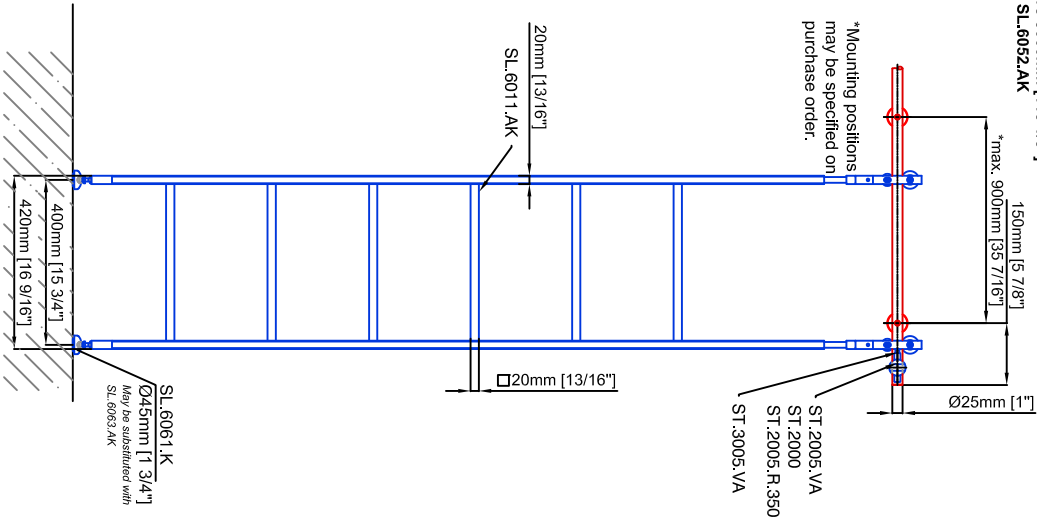

Technical drawings are subject to change without notice.  
All millimeter dimensions are exact and supersede inch conversions.

Ladder height at or above 3000mm [118 1/8"]  
require safety slide rails SL.6052.AK

Example:  
- Curved rail  
- Rail radius on request

Specify center line rail height AFF on purchase order

\*\*Ladder height above 3000mm [118 1/8"] requires alternative telescoping head at 65mm [2 9/16"]