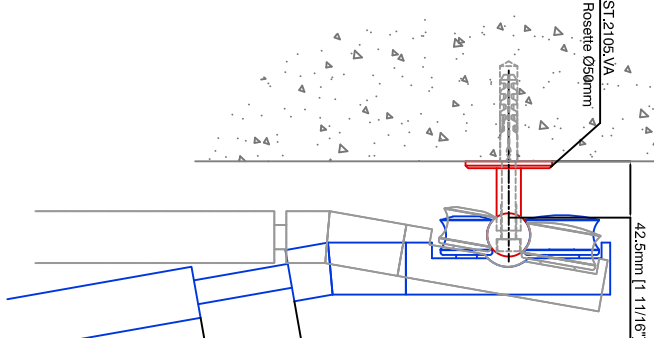

Technical drawings are subject to change without notice.  
All millimeter dimensions are exact and supersede inch conversions.

Ladder height at or above 3000mm [118 1/8"]  
require safety slide rails SL.6052.AK

Example:  
- Curved rail  
- Rail radius on request

Specify center line rail height AFF on purchase order

\*\*Ladder height above 3000mm [118 1/8"] requires alternative telescoping head at 65mm [2 9/16"]