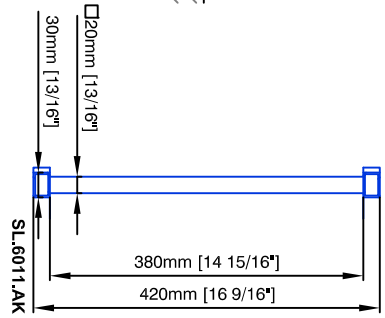

Technical drawings are subject to change without notice.  
All millimeter dimensions are exact and supersede inch conversions.

Ladder height at or above 3000mm [118 1/8"]  
require safety slide rails SL.6052.AK

Example:  
- Curved rail  
- Rail radius on request

Specify center line rail height AFF on purchase order

\*\*Ladder height above 3000mm [118 1/8"] requires alternative telescoping head at 65mm [2 9/16"]