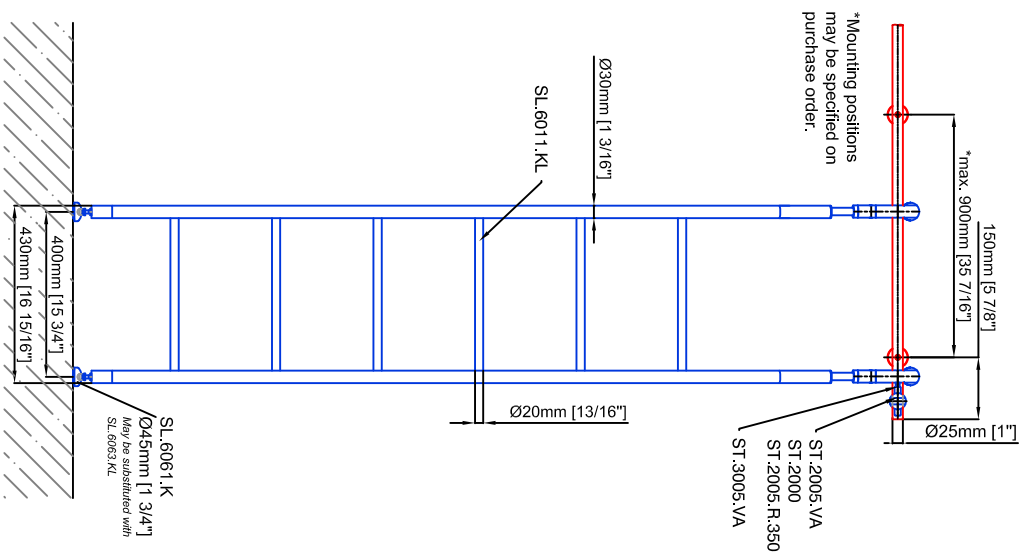

Technical drawings are subject to change without notice.
 All millimeter dimensions are exact and supersede inch conversions.
 Ladder height at or above 3000mm [118 1/8"]
 require safety side rails SL.6052.KL

Example:
 - Curved rail
 - Rail radius on request

Copyright MWE NA Inc. all rights reserved. Reproduction or other use of these designs without written consent from MWE NA Inc is prohibited.
 All ladder systems require reinforced walls, cabinets, or shelving.