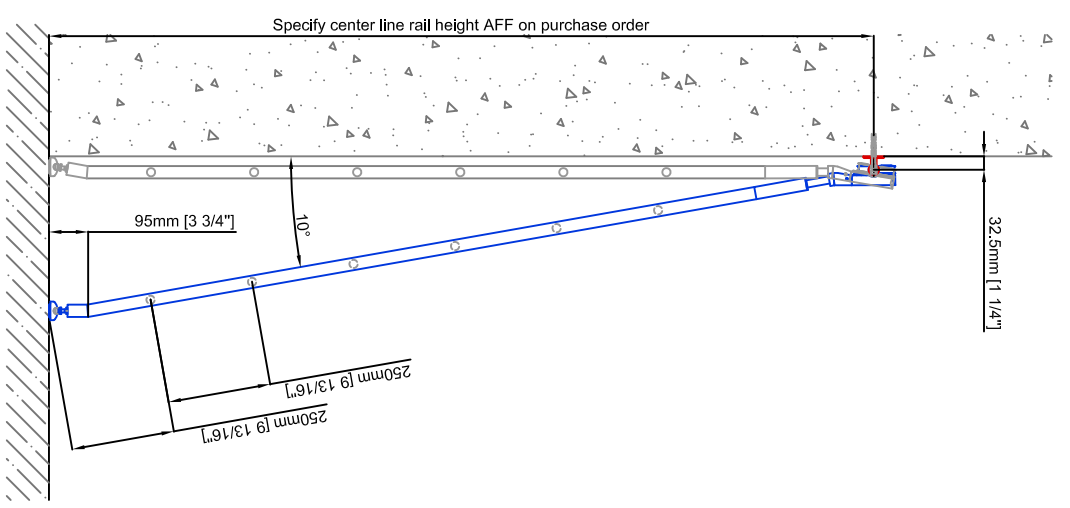

Copyright MWE NA Inc. all rights reserved. Reproduction or other use of these designs without written consent from MWE NA Inc is prohibited.
All ladder systems require reinforced walls, cabinets, or shelving.

Vario Telescoping Ladder SL.6005.KL

Date Prepared: October 2018 | Prepared By: CDA | JRT