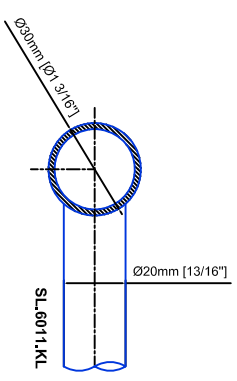

Copyright MWE NA Inc. all rights reserved. Reproduction or other use of these designs without written consent from MWE NA Inc is prohibited.
All ladder systems require reinforced walls, cabinets, or shelving.

Vario Telescoping Ladder SL.6005.KL

Date Prepared: October 2018 | Prepared By: CDA | JRT