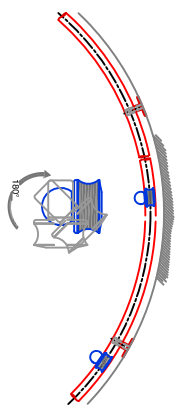

Technical drawings are subject to change without notice.
 All millimeter dimensions are exact and supersede inch conversions.
 Ladder height at or above 3000mm [118 1/8"]
 require safety side rails SL.6052.KL

Example:
 - Curved rail
 - Rail radius on request

Copyright MWE NA Inc. all rights reserved. Reproduction or other use of these designs without written consent from MWE NA Inc is prohibited.
 All ladder systems require reinforced walls, cabinets, or shelving.