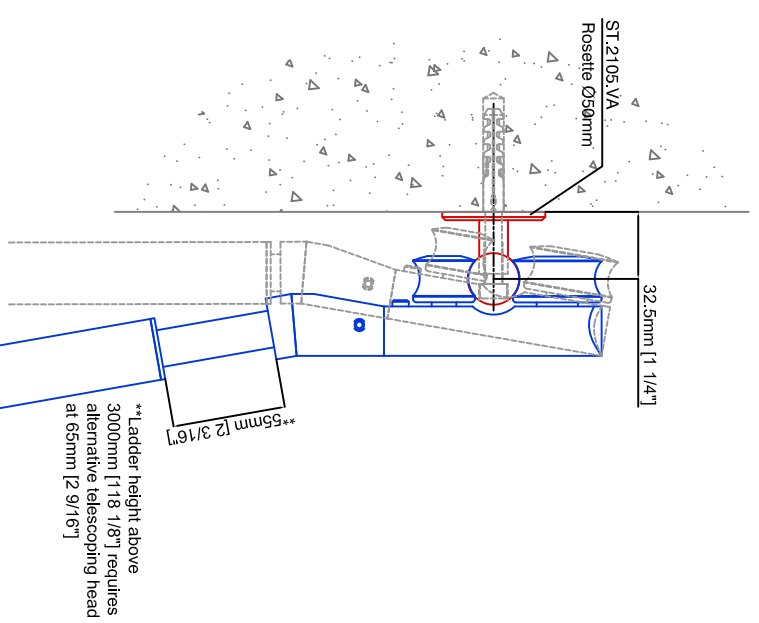

Technical drawings are subject to change without notice.
 All millimeter dimensions are exact and supersede inch conversions.
 Ladder height at or above 3000mm [118 1/8"]
 require safety side rails SL.6052.KL

Example:
 - Curved rail
 - Rail radius on request

Copyright MWE NA Inc. all rights reserved. Reproduction or other use of these designs without written consent from MWE NA Inc is prohibited.
 All ladder systems require reinforced walls, cabinets, or shelving.

Vario Telescoping Ladder SL.6005.KL

Date Prepared: October 2018 | Prepared By: CDA | JRT