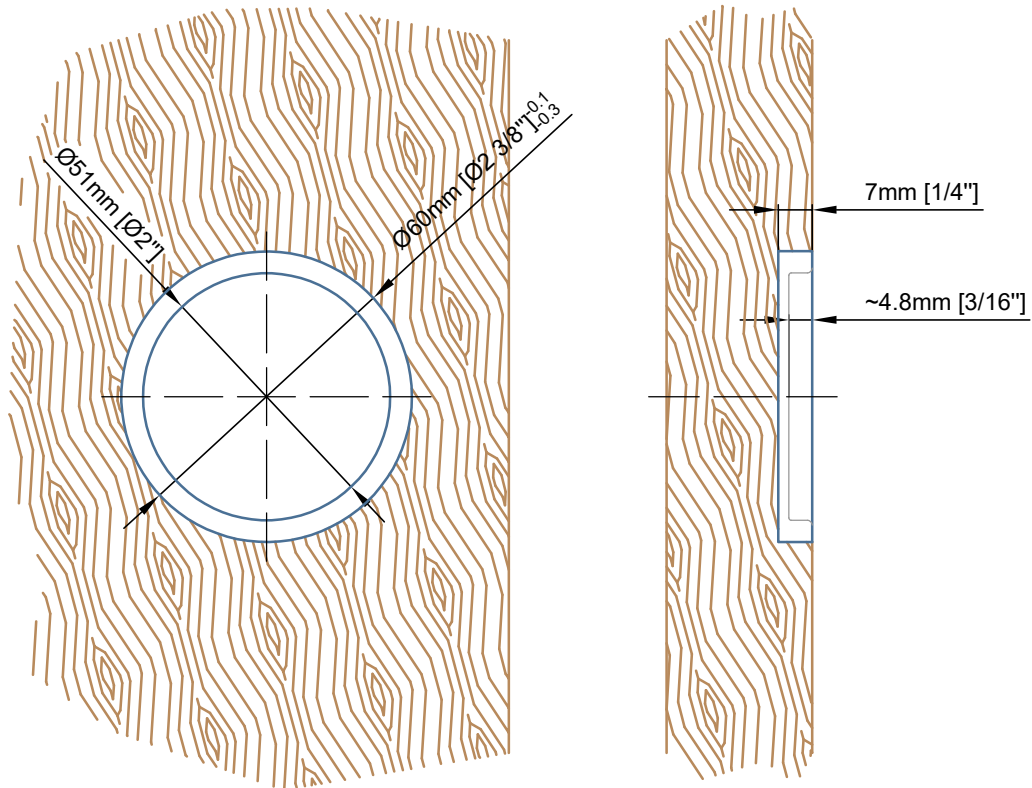

Glass to be tempered

GR.6090 cup pull *(for wood doors)*

Date Prepared: Nov 2018

Prepared By: CDA

NORTH AMERICA

Email: info@mwe-na.com

phone: (954) 982-6595

www.mwe-na.com