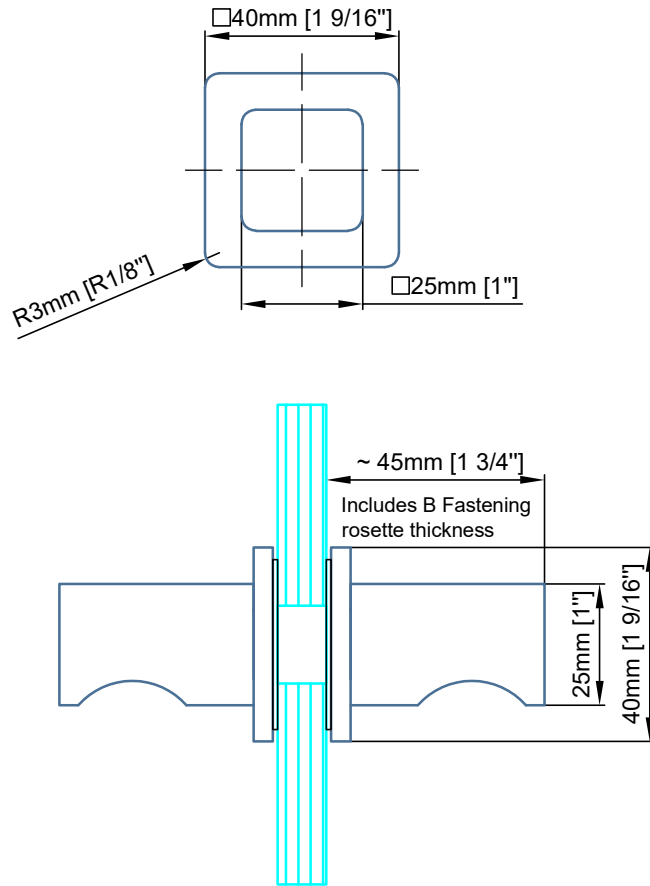

Glass to be tempered

SA.3315.25 cup pull (for wood or glass doors)