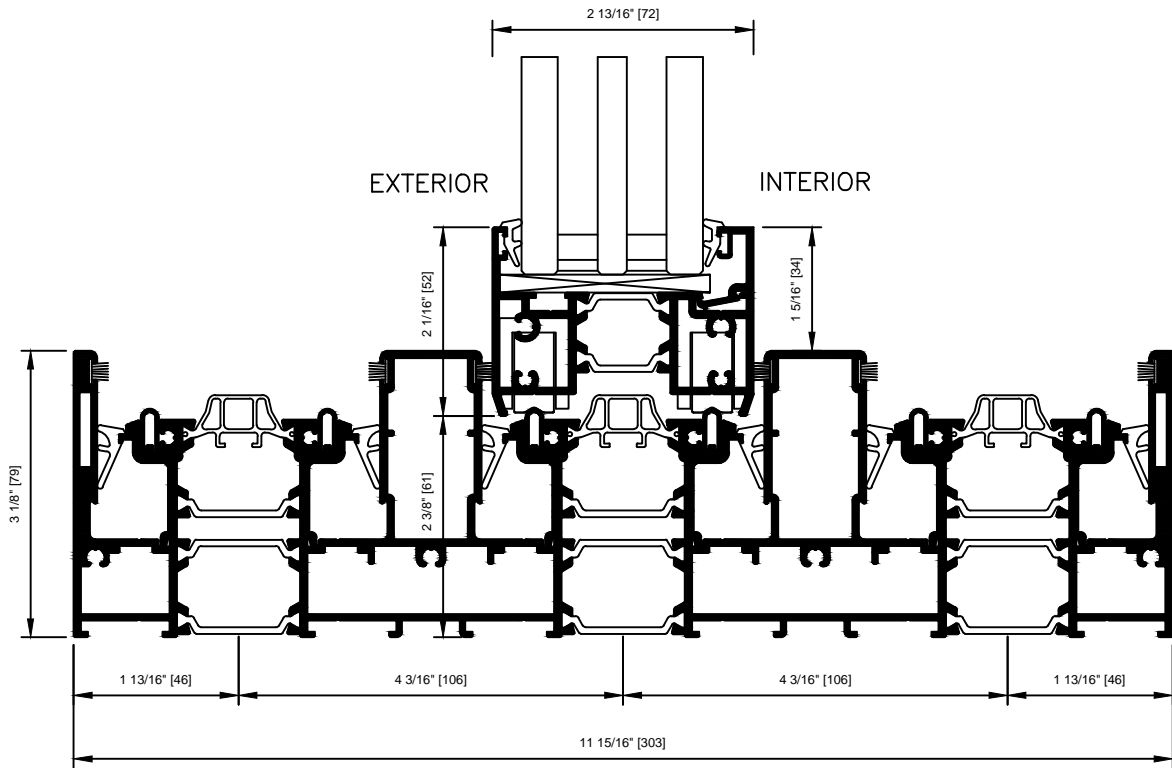

NanaWall

cero III

SECTION DETAIL

DETAIL 2.35_XXX
HIGHER WEATHER PERFORMANCE SILL

CAD FILE NAME:ceroll235

cero III

DETAILS ARE SUBJECT TO CHANGE. CONTACT NANAWALL FOR FURTHER INFORMATION.