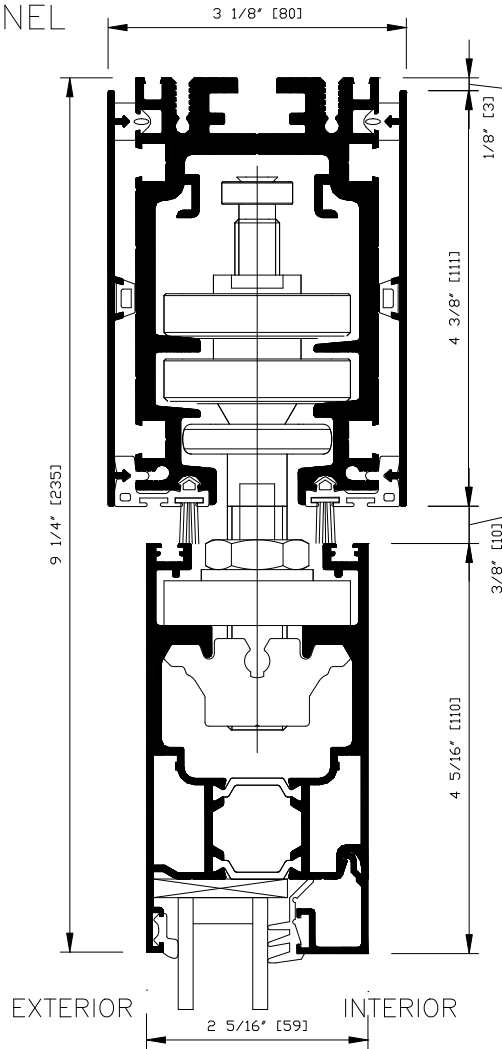

NanaWall

HSW 60

SECTION DETAIL
DETAIL 1.2

HEAD JAMB SLIDING PANEL

CAD FILE NAME: HSW6012