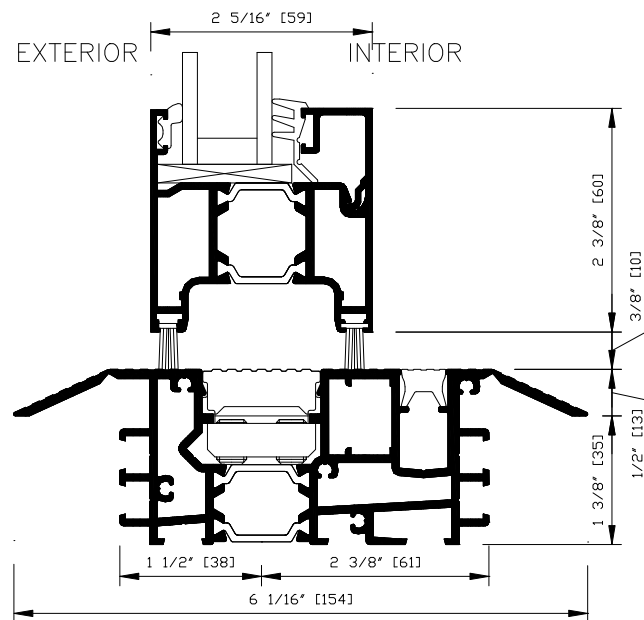

NanaWall

HSW 60

SECTION DETAIL
DETAIL 2.12

LOW PROFILE SADDLE SILL
SLIDING PANEL

CAD FILE NAME: HSW60212