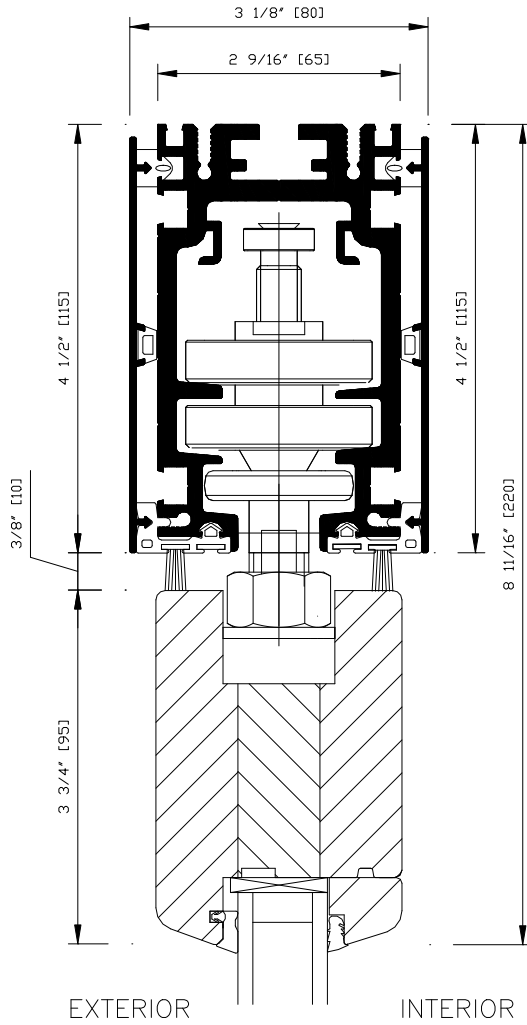

NanaWall

HSW 66

SECTION DETAIL
DETAIL 1.2
HEAD JAMB

CAD FILE NAME: HSW6612