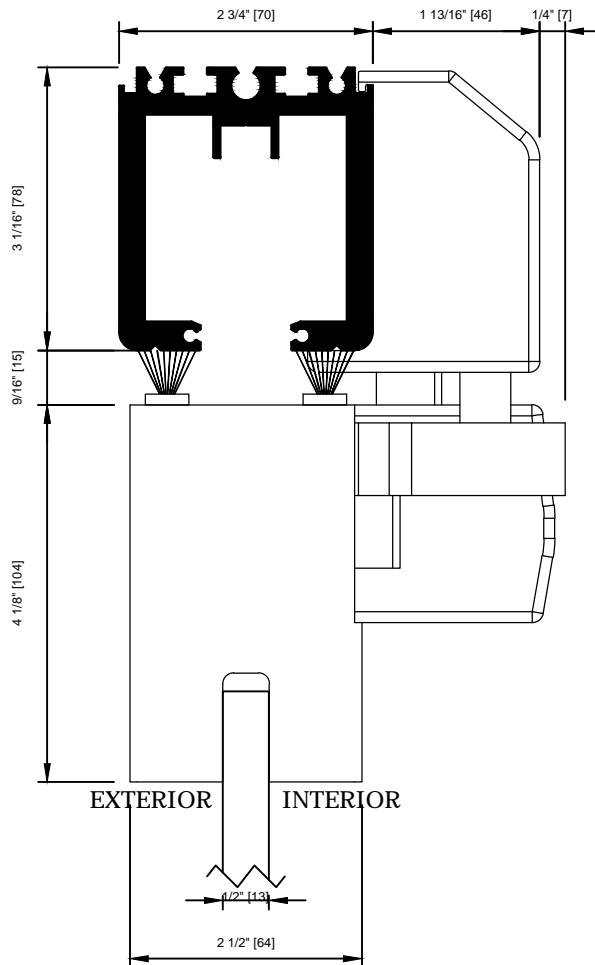

NanaWall

ClimaCLEAR

SECTION DETAIL DETAIL 1.8

HEAD PROFILE – SINGLE ACTION SWING PANEL WITH
TOP DOOR CLOSER AND OFFSET HINGE (IN SWING)

CAD FILE NAME:ClimaCLEAR18