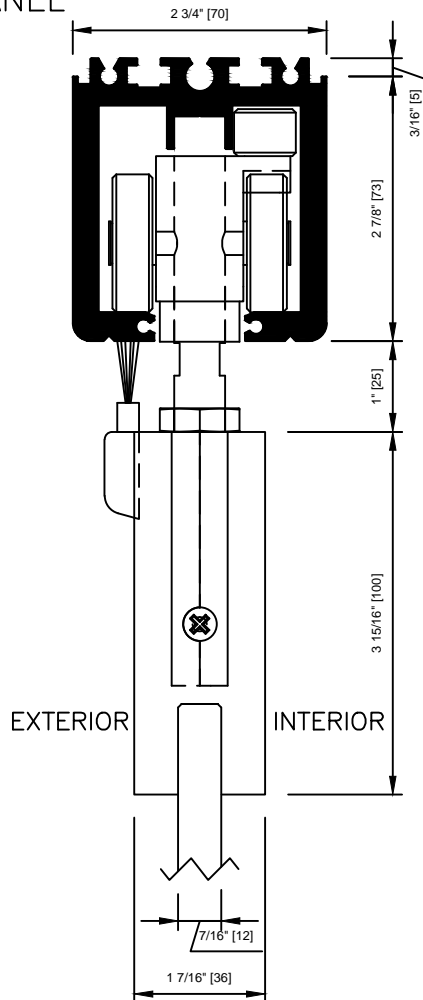

# NanaWall

NanaGlass HSW75

SECTION DETAIL  
DETAIL 1.0

HEAD PROFILE SLIDING PANEL

CAD FILE NAME: HSW7510