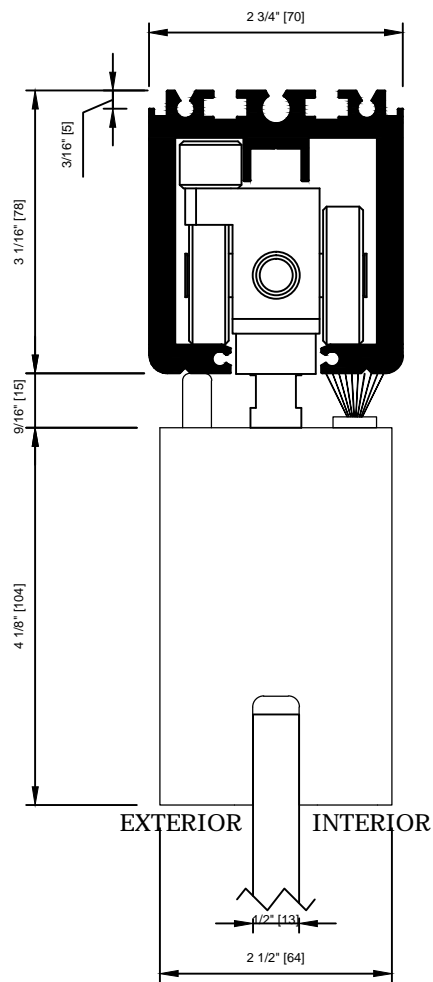

NanaWall

PrivaSEE

SECTION DETAIL DETAIL 1.0

HEAD PROFILE SLIDING PANEL

CAD FILE NAME: PrivaSEE10