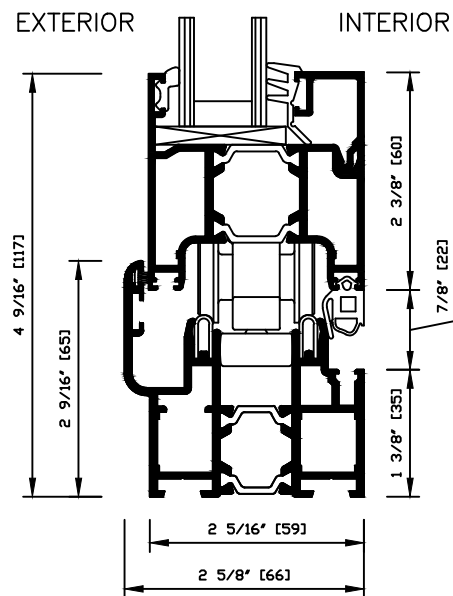

NanaWall

SL60

INWARD OPENING

SECTION DETAIL
DETAIL 21.0

FLOOR MOUNTED RAISED SILL

CAD FILE NAME: SL60210