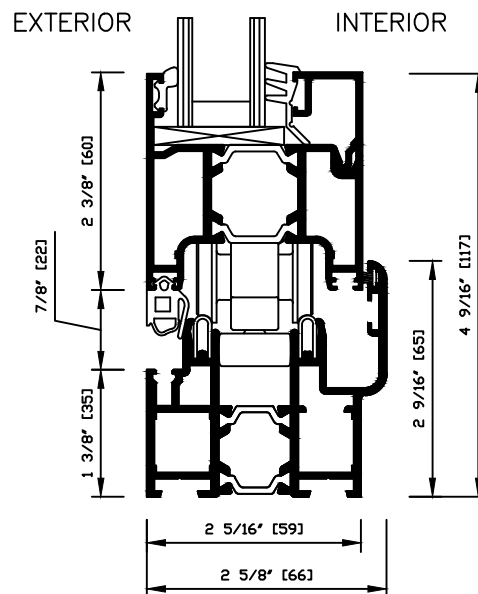

NanaWall

SL60

OUTWARD OPENING

SECTION DETAIL
DETAIL 21.1

FLOOR MOUNTED RAISED SILL

CAD FILE NAME: SL60211