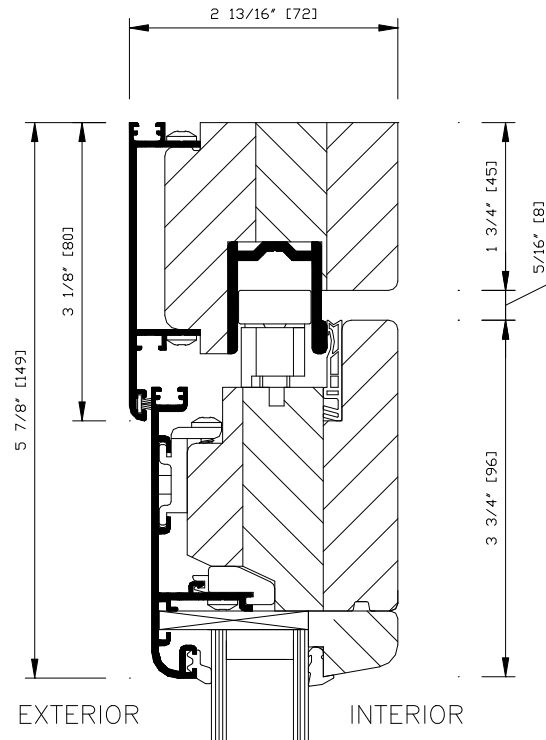

NanaWall

WA67

INWARD OPENING

SECTION DETAIL
DETAIL 12.0

FLOOR MOUNTED HEAD JAMB

CAD FILE NAME: WA67120