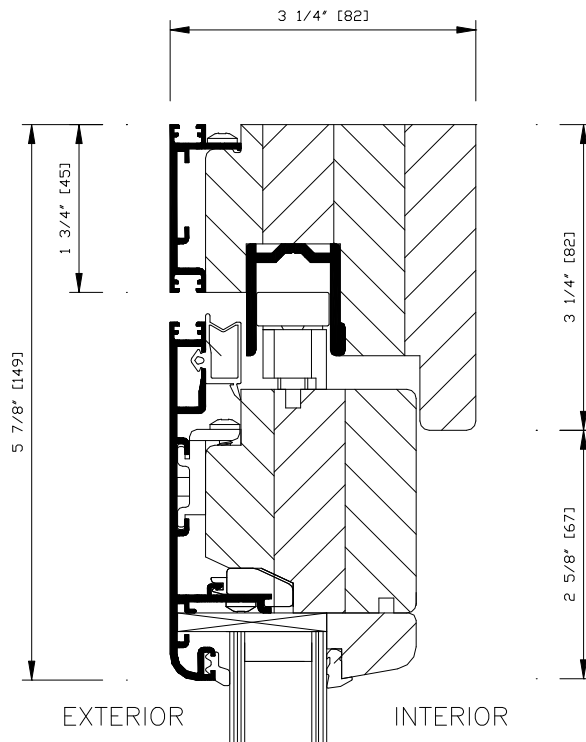

# NanaWall

WA67

OUTWARD OPENING

SECTION DETAIL  
DETAIL 12.1

FLOOR MOUNTED HEAD JAMB

CAD FILE NAME: WA67121