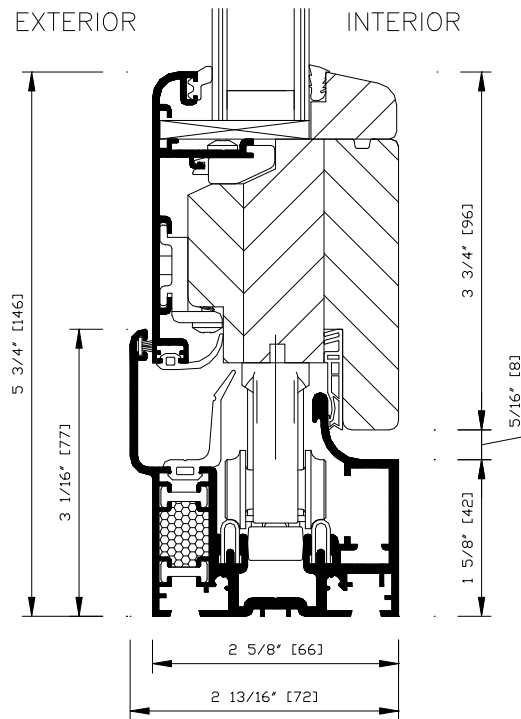

NanaWall

WA67

INWARD OPENING

SECTION DETAIL
DETAIL 42.0

BOTTOM ROLLED RAISED SILL

CAD FILE NAME: WA67420