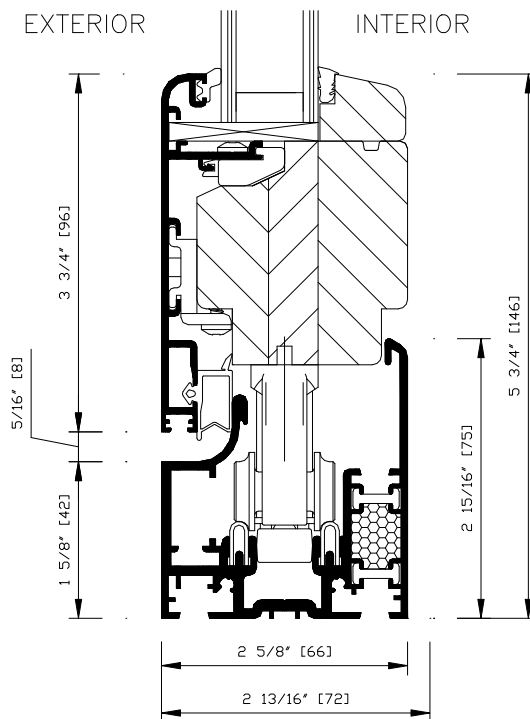

NanaWall

WA67

OUTWARD OPENING

SECTION DETAIL
DETAIL 42.1

BOTTOM ROLLED RAISED SILL

CAD FILE NAME: WA67421