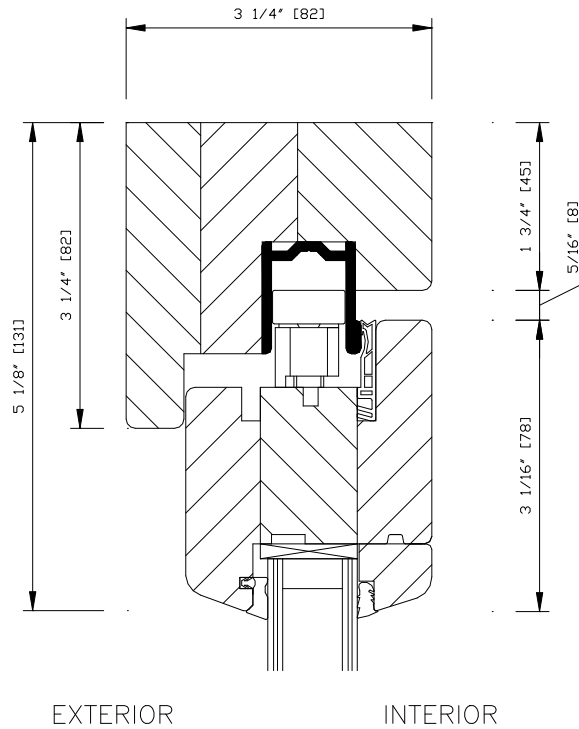

NanaWall

WD66

INWARD OPENING

SECTION DETAIL
DETAIL 12.0

FLOOR MOUNTED HEAD JAMB

CAD FILE NAME: WD66120