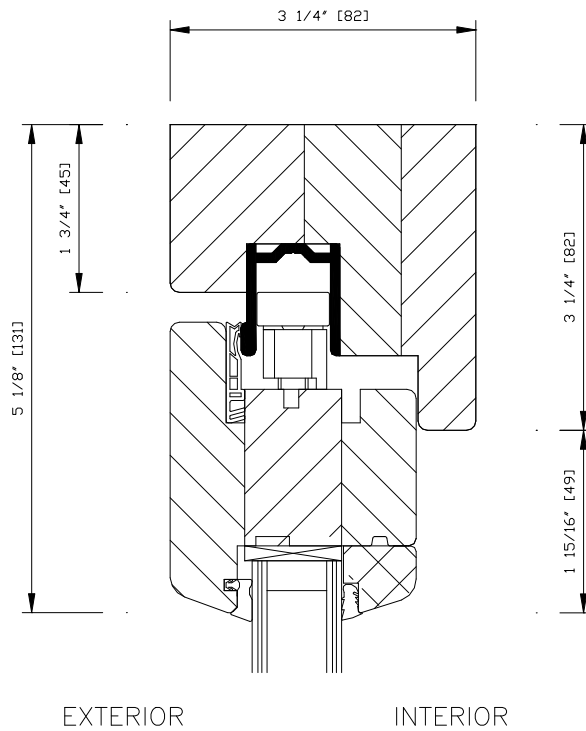

NanaWall

WD66

OUTWARD OPENING

SECTION DETAIL
DETAIL 12.1

FLOOR MOUNTED HEAD JAMB

CAD FILE NAME: WD66121