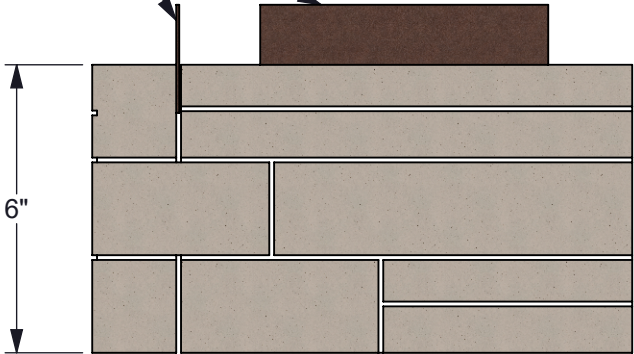

INTERLOCKING CONNECTION

ATTACHING FLANGES

NOTE: LEDGESTONE SERIES CORNERS COME IN TERRA, COLORADO GRAY, DESERT TAN, & BUCKSKIN FINISHES

 3607 E. Hwy 24 Norfolk, NE 68701 Phone: 888-379-2210 info@naturalconcreteproducts.com		TITLE: LEDGESTONE SERIES CORNER		
		MATERIAL: CONCRETE		
PROPRIETARY AND CONFIDENTIAL: THE INFORMATION CONTAINED IN THIS DRAWING IS THE PROPERTY OF NCP. ANY REPRODUCTION IN PART OR AS A WHOLE WITHOUT THE WRITTEN PERMISSION OF NCP IS PROHIBITED.		UNLESS OTHERWISE SPECIFIED: DIMENSIONS ARE IN INCHES		
		DRAWING NUMBER: Corner	REVISION: -	
SIZE: A	DRAWN BY: ATS/RAM DRAWN DATE: 05/17/18	DO NOT SCALE DRAWING	SCALE: 1:4	SHEET 1 OF 1