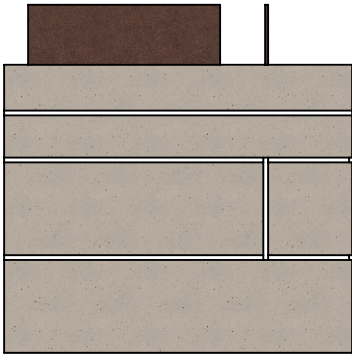

INTERLOCKING CONNECTION

ATTACHING FLANGES

NOTE: LEDGESTONE SERIES CORNERS COME IN TERRA, COLORADO GRAY, DESERT TAN, & BUCKSKIN FINISHES

 3607 E. Hwy 24 Norfolk, NE 68701 Phone: 888-379-2210 info@naturalconcreteproducts.com		TITLE: LEDGESTONE SERIES CORNER		
		MATERIAL: CONCRETE		
PROPRIETARY AND CONFIDENTIAL: THE INFORMATION CONTAINED IN THIS DRAWING IS THE PROPERTY OF NCP. ANY REPRODUCTION IN PART OR AS A WHOLE WITHOUT THE WRITTEN PERMISSION OF NCP IS PROHIBITED.		UNLESS OTHERWISE SPECIFIED: DIMENSIONS ARE IN INCHES		
		DRAWING NUMBER: Corner	REVISION: -	
SIZE: A	DRAWN BY: ATS/RAM DRAWN DATE: 05/17/18	DO NOT SCALE DRAWING	SCALE: 1:4	SHEET 1 OF 1