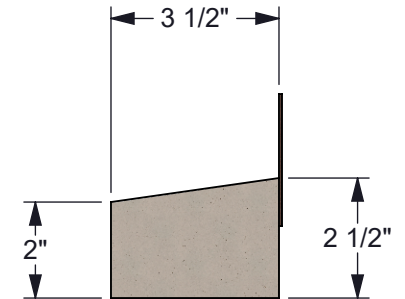

ATTACHING
FLANGE

NOTE: LEDGESTONE SERIES SILLS COME
IN TAN, BROWN, & GRAY FINISHES

natural concrete
PRODUCTS
3607 E. Hwy 24
Norfolk, NE 68701
Phone: 888-379-2210
info@naturalconcreteproducts.com

PROPRIETARY AND CONFIDENTIAL:
THE INFORMATION CONTAINED IN THIS DRAWING
IS THE PROPERTY OF NCP. ANY REPRODUCTION
IN PART OR AS A WHOLE WITHOUT THE WRITTEN
PERMISSION OF NCP IS PROHIBITED.

SIZE: **A** DRAWN BY: ATS/RAM
DRAWN DATE: 05/17/18

TITLE: LEDGESTONE SERIES SILL	
MATERIAL: CONCRETE	
UNLESS OTHERWISE SPECIFIED: DIMENSIONS ARE IN INCHES	
DRAWING NUMBER: Sill	REVISION: -
DO NOT SCALE DRAWING	SCALE: 1:4 SHEET 1 OF 1