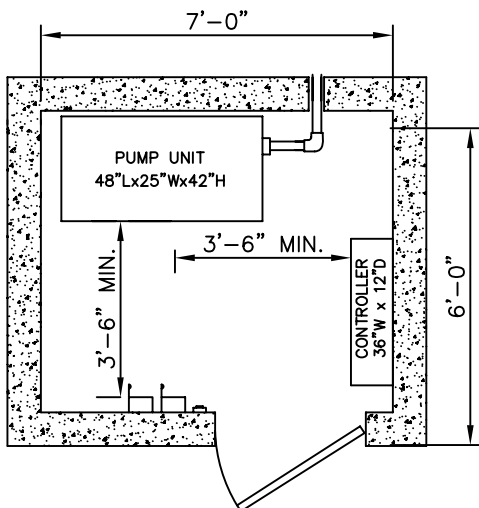

10,000 LBS. FREIGHT INGROUND HYDRAULIC FRONT OPENING

CYLINDER & PLATFORM
A

HOISTWAY PLAN

ALL DIMENSIONS ARE SUBJECT TO CHANGE WITHOUT NOTICE.
CONSULT NATIONWIDE LIFTS CO. FOR CONFIRMATION.

P: 888-695-4387, E: info@elevators.com

10,000 LBS. FREIGHT INGROUND HYDRAULIC FRONT OPENING

MACHINE ROOM DETAIL

SECTION "A"

ELEVATION PLAN

Nationwide Lifts
www.elevators.com

P: 888-695-4387, E: info@elevators.com