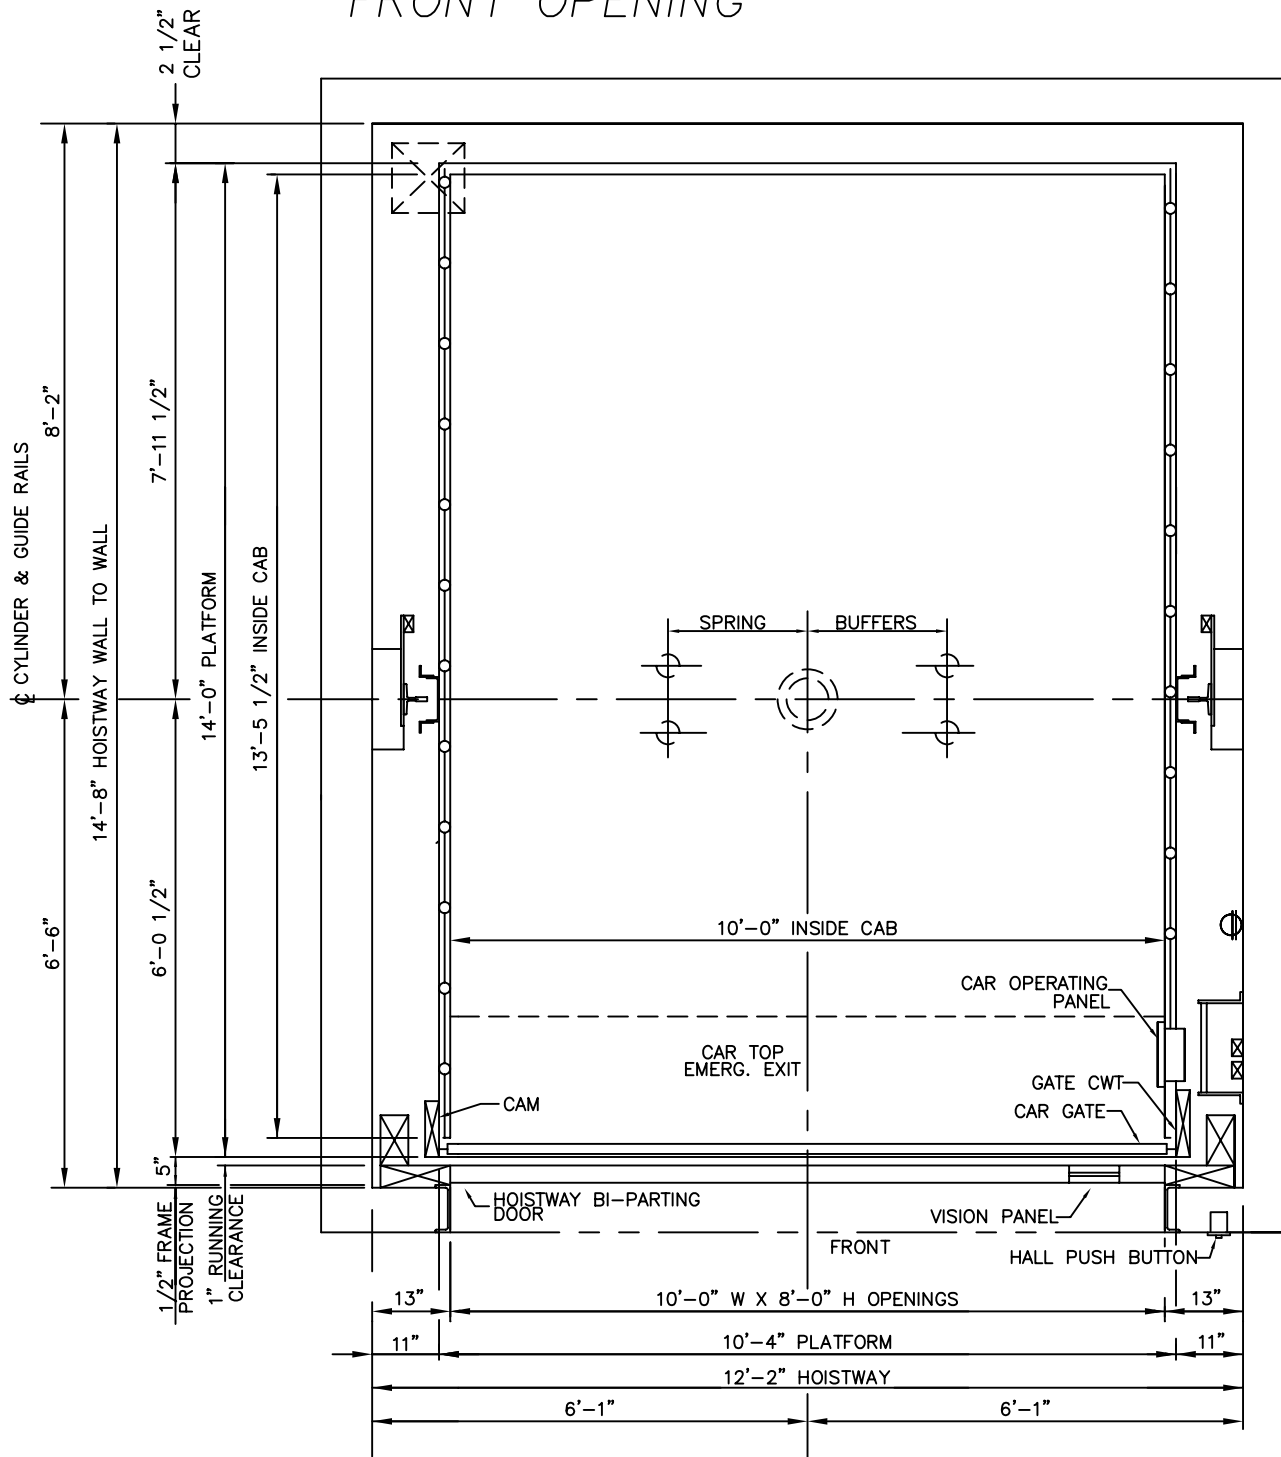

10,000 LBS. FREIGHT INGROUND HYDRAULIC FRONT OPENING

CYLINDER & PLATFORM
A

HOISTWAY PLAN

ALL DIMENSIONS ARE SUBJECT TO CHANGE WITHOUT NOTICE.
CONSULT NATIONWIDE LIFTS CO. FOR CONFIRMATION.

P: 888-695-4387, E: info@elevators.com

10,000 LBS. FREIGHT INGROUND HYDRAULIC FRONT OPENING

MACHINE ROOM DETAIL

SECTION "A"

ELEVATION PLAN

Nationwide Lifts
www.elevators.com

P: 888-695-4387, E: info@elevators.com