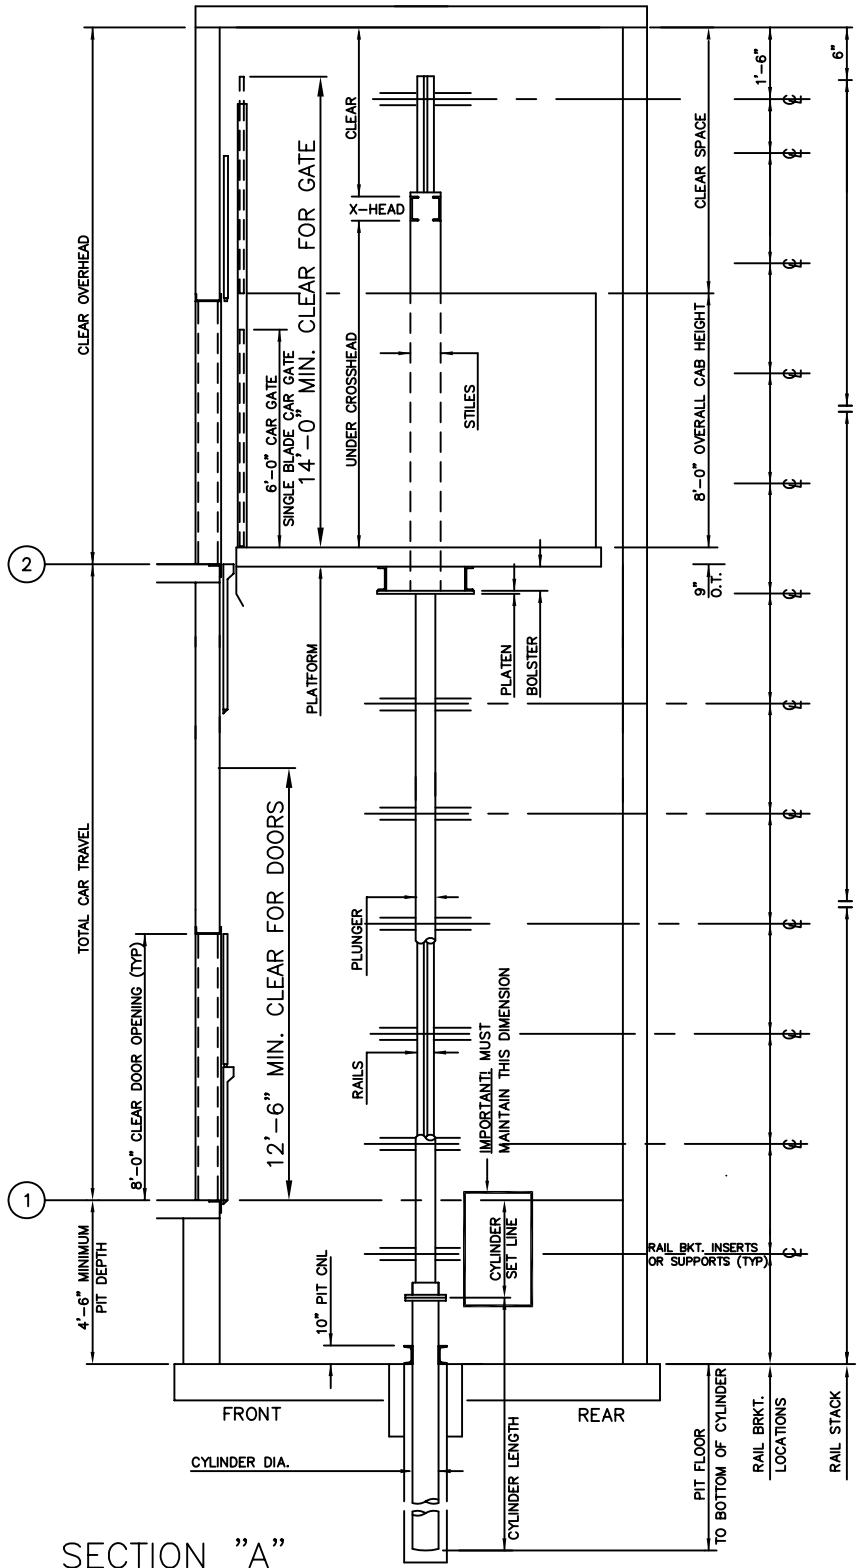

10,000 LBS. FREIGHT INGROUND HYDRAULIC FRONT OPENING

CYLINDER & PLATFORM
A

HOISTWAY PLAN

ALL DIMENSIONS ARE SUBJECT TO CHANGE WITHOUT NOTICE.
CONSULT NATIONWIDE LIFTS CO. FOR CONFIRMATION.

P: 888-695-4387, E: info@elevators.com

10,000 LBS. FREIGHT INGROUND HYDRAULIC FRONT OPENING

MACHINE ROOM DETAIL

SECTION "A"

ELEVATION PLAN

Nationwide Lifts
www.elevators.com

P: 888-695-4387, E: info@elevators.com