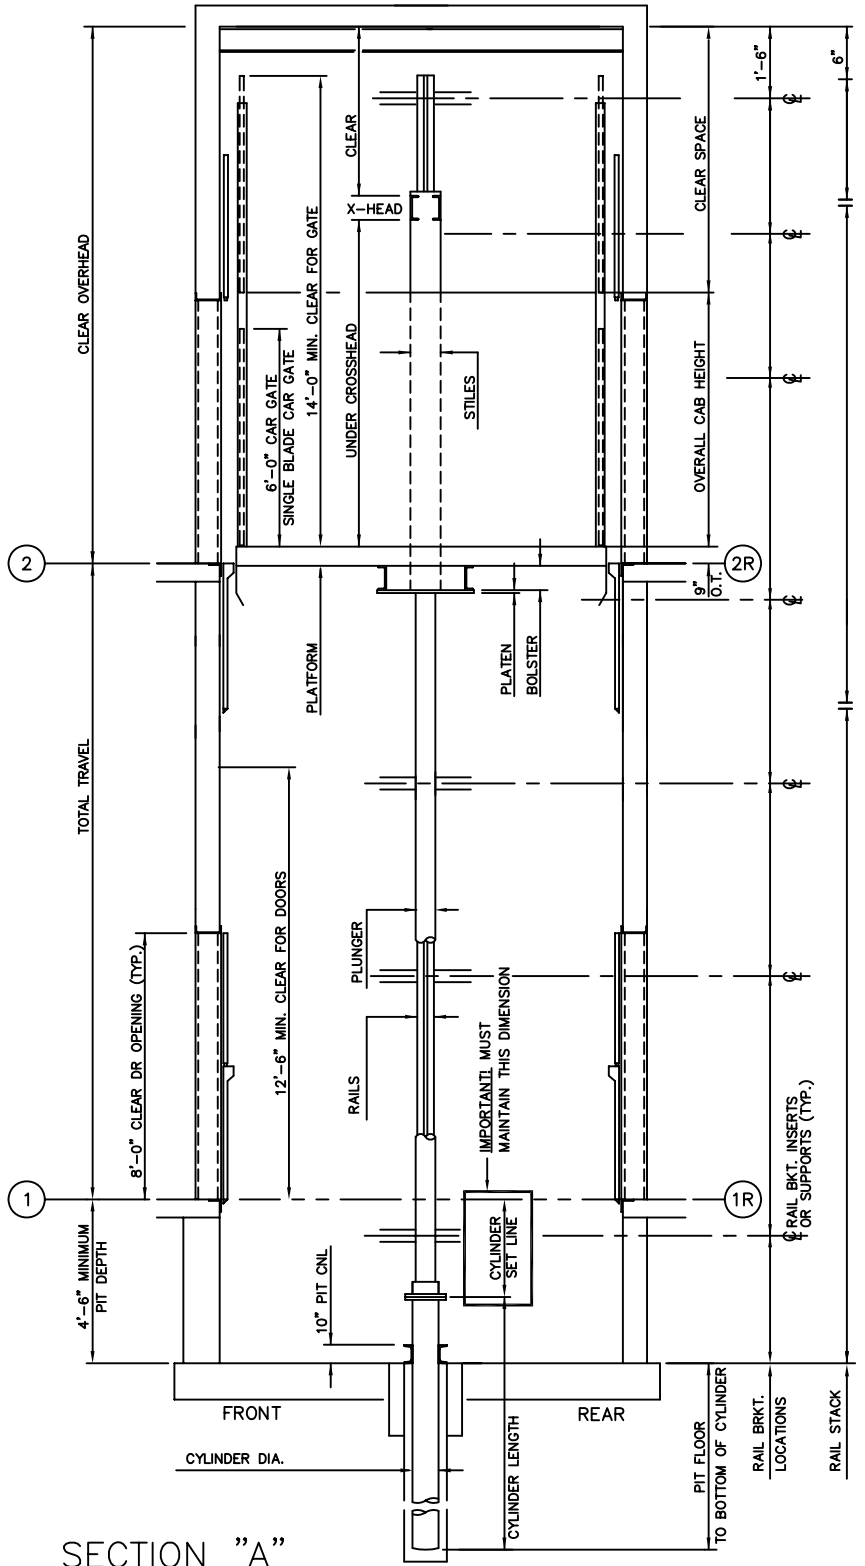

8000 LBS. FREIGHT INGROUND HYDRAULIC FRONT & REAR OPENING

○ CYLINDER & PLATFORM

HOISTWAY PLAN

ALL DIMENSIONS ARE SUBJECT TO CHANGE WITHOUT NOTICE.
CONSULT NATIONWIDE LIFTS CO. FOR CONFIRMATION.

Nationwide Lifts
www.elevators.com

P: 888-695-4387, E: info@elevators.com

8000 LBS. FREIGHT INGROUND HYDRAULIC FRONT & REAR OPENING

MACHINE ROOM DETAIL

SECTION "A"

ELEVATION PLAN

Nationwide Lifts
www.elevators.com

P: 888-695-4387, E: info@elevators.com