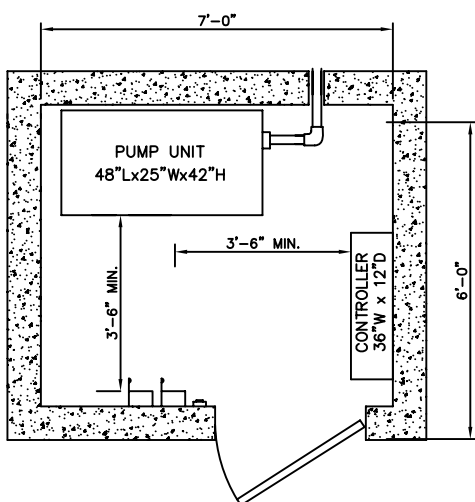

8000 LBS. FREIGHT INGROUND HYDRAULIC FRONT & REAR OPENING

○ CYLINDER & PLATFORM

HOISTWAY PLAN

ALL DIMENSIONS ARE SUBJECT TO CHANGE WITHOUT NOTICE.
CONSULT NATIONWIDE LIFTS CO. FOR CONFIRMATION.

Nationwide Lifts
www.elevators.com

P: 888-695-4387, E: info@elevators.com

8000 LBS. FREIGHT INGROUND HYDRAULIC FRONT & REAR OPENING

MACHINE ROOM DETAIL

SECTION "A"

ELEVATION PLAN

Nationwide Lifts
www.elevators.com

P: 888-695-4387, E: info@elevators.com