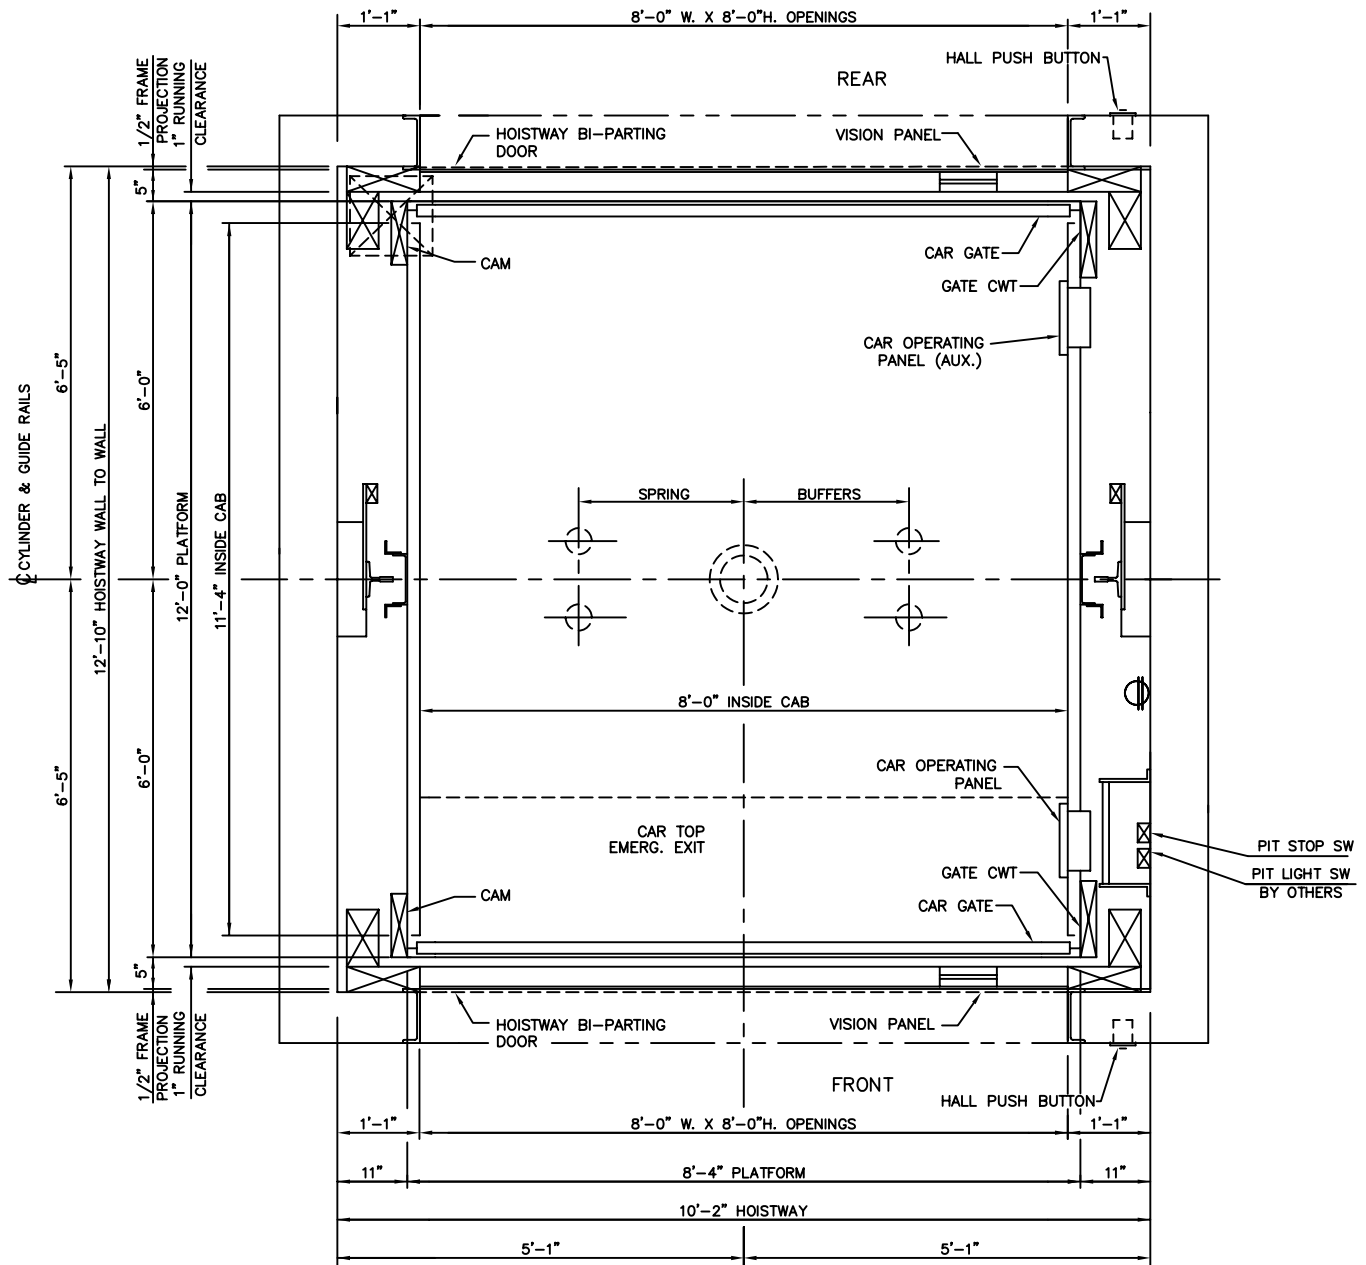

8000 LBS. FREIGHT INGROUND HYDRAULIC FRONT & REAR OPENING

○ CYLINDER & PLATFORM

HOISTWAY PLAN

ALL DIMENSIONS ARE SUBJECT TO CHANGE WITHOUT NOTICE.
CONSULT NATIONWIDE LIFTS CO. FOR CONFIRMATION.

Nationwide Lifts
www.elevators.com

P: 888-695-4387, E: info@elevators.com

8000 LBS. FREIGHT INGROUND HYDRAULIC FRONT & REAR OPENING

MACHINE ROOM DETAIL

SECTION "A"

ELEVATION PLAN

Nationwide Lifts
www.elevators.com

P: 888-695-4387, E: info@elevators.com