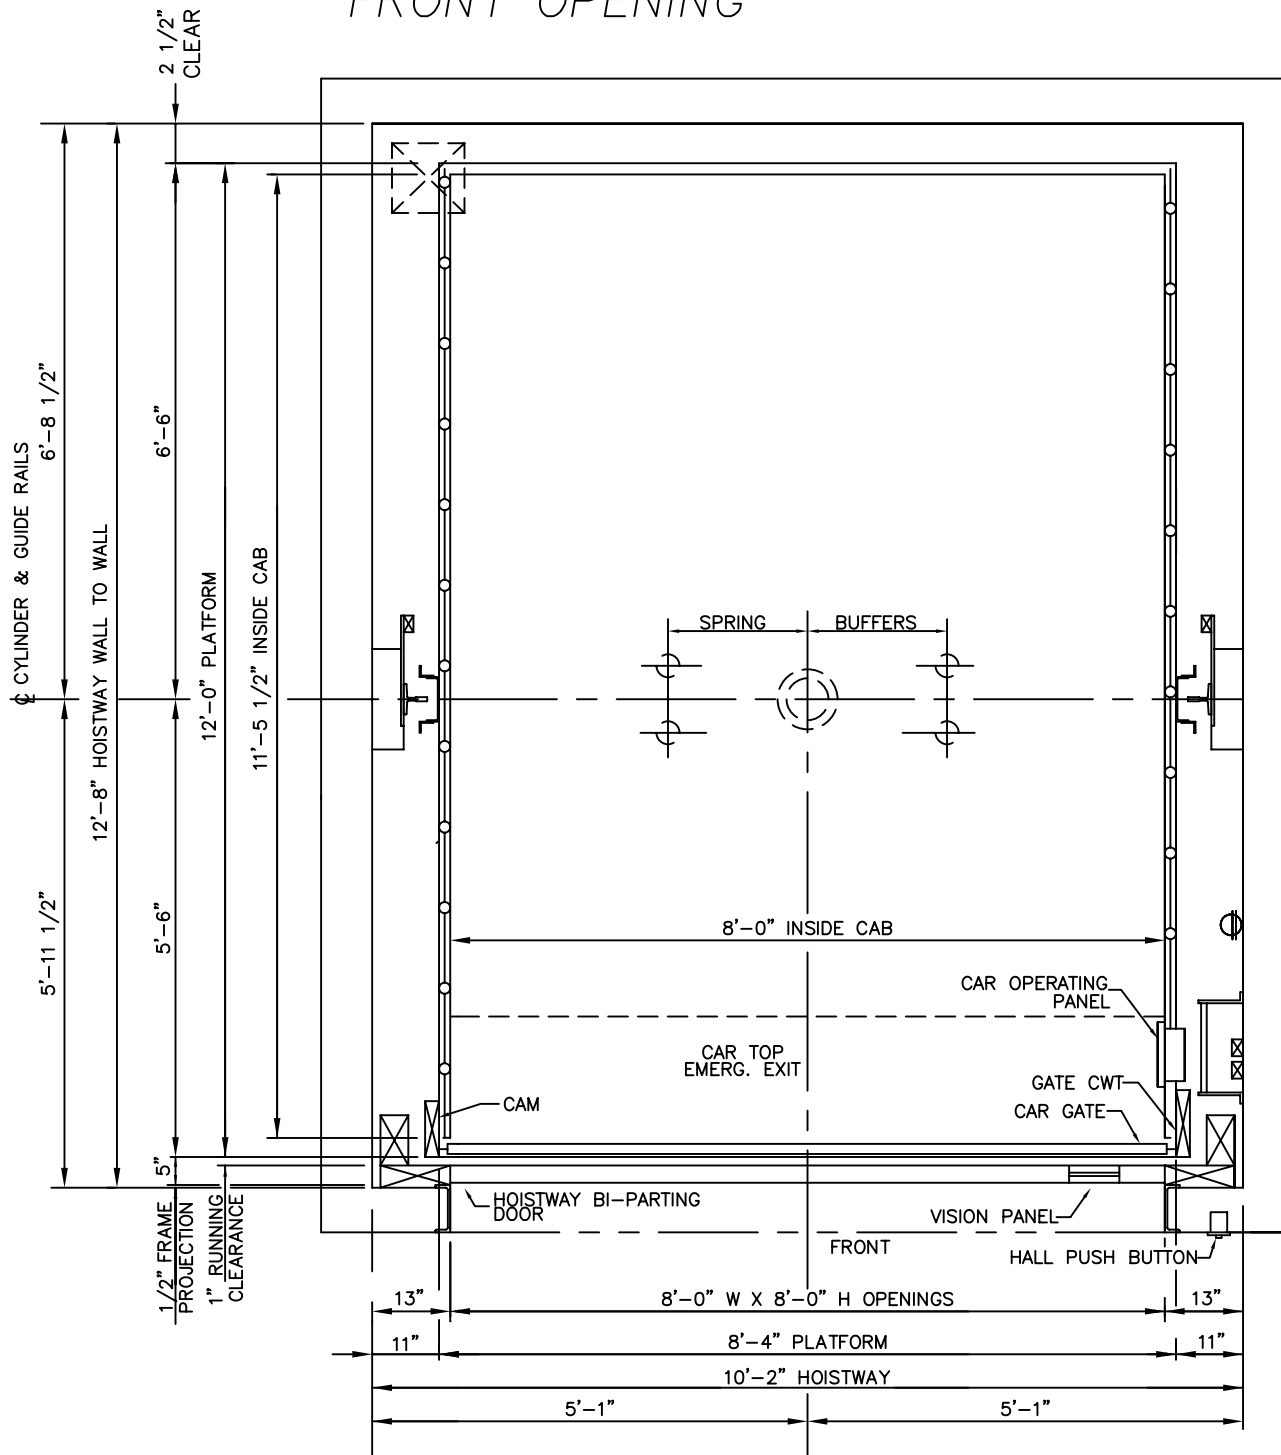

8000 LBS. FREIGHT INGROUND HYDRAULIC FRONT OPENING

Ⓢ CYLINDER & PLATFORM
 Ⓢ A

HOISTWAY PLAN

ALL DIMENSIONS ARE SUBJECT TO CHANGE WITHOUT NOTICE.
 CONSULT NATIONWIDE LIFTS CO. FOR CONFIRMATION.

P: 888-695-4387, E: info@elevators.com

8000 LBS. FREIGHT INGROUND HYDRAULIC FRONT OPENING

MACHINE ROOM DETAIL

SECTION "A"

ELEVATION PLAN

Nationwide Lifts
www.elevators.com

P: 888-695-4387, E: info@elevators.com