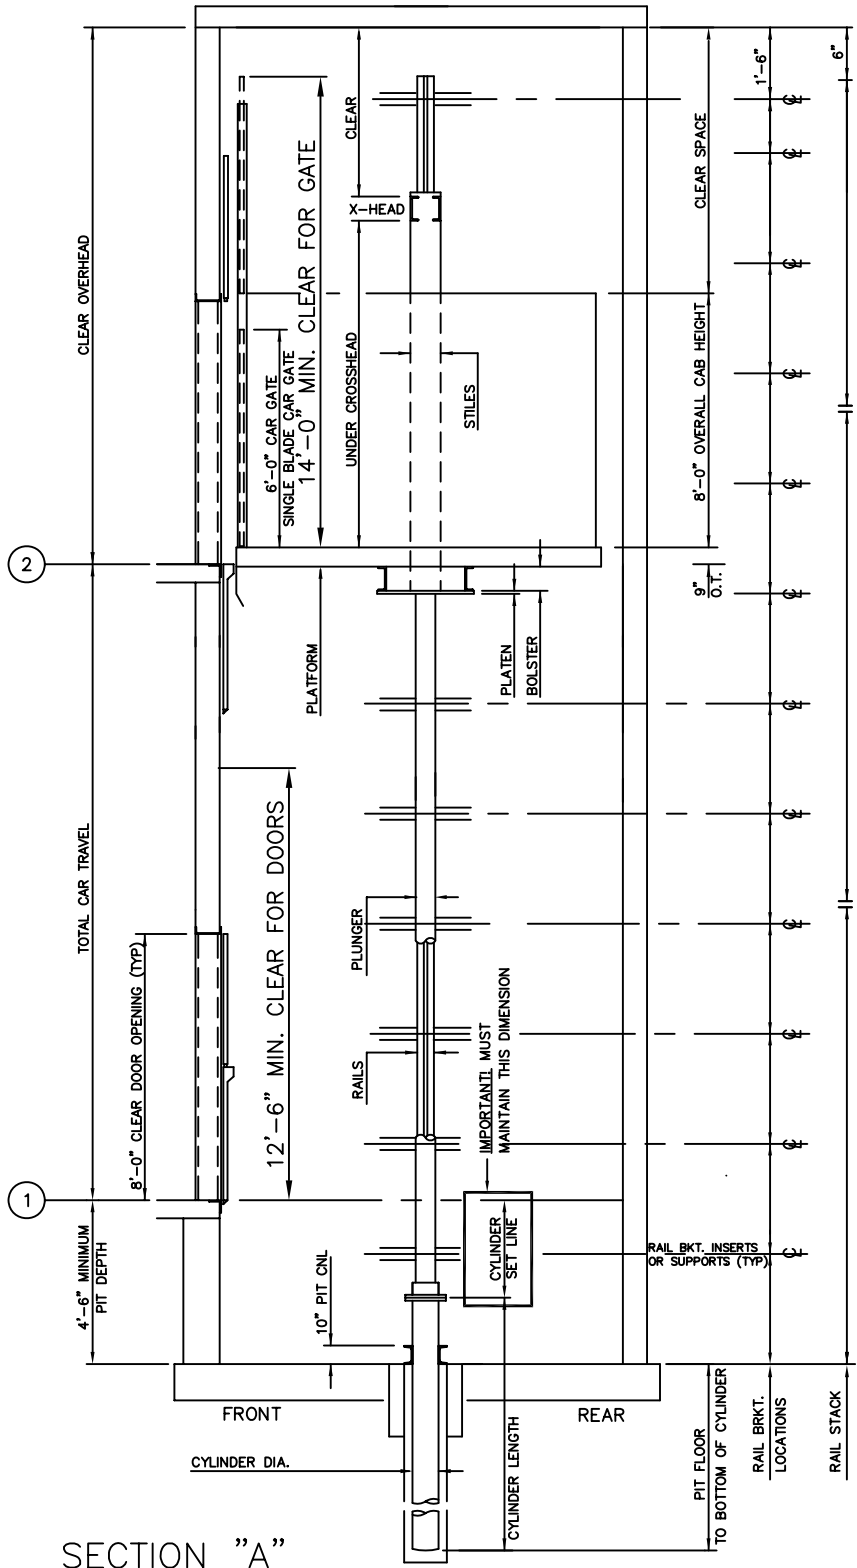

8000 LBS. FREIGHT INGROUND HYDRAULIC FRONT OPENING

Ⓢ CYLINDER & PLATFORM
 Ⓢ A

HOISTWAY PLAN

ALL DIMENSIONS ARE SUBJECT TO CHANGE WITHOUT NOTICE.
 CONSULT NATIONWIDE LIFTS CO. FOR CONFIRMATION.

P: 888-695-4387, E: info@elevators.com

8000 LBS. FREIGHT INGROUND HYDRAULIC FRONT OPENING

MACHINE ROOM DETAIL

SECTION "A"

ELEVATION PLAN

Nationwide Lifts
www.elevators.com

P: 888-695-4387, E: info@elevators.com