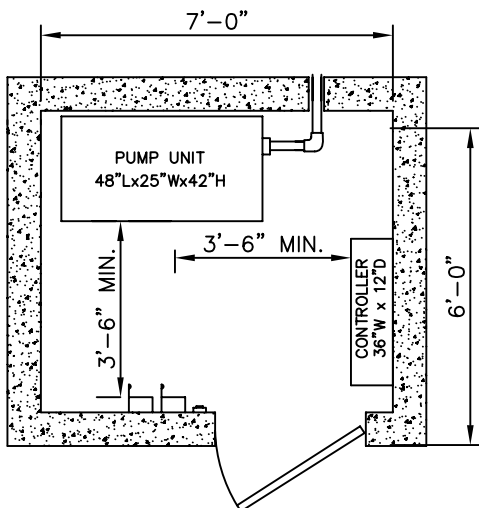

8000 LBS. FREIGHT INGROUND HYDRAULIC FRONT OPENING

Ⓢ CYLINDER & PLATFORM
 Ⓢ A

HOISTWAY PLAN

ALL DIMENSIONS ARE SUBJECT TO CHANGE WITHOUT NOTICE.
 CONSULT NATIONWIDE LIFTS CO. FOR CONFIRMATION.

P: 888-695-4387, E: info@elevators.com

8000 LBS. FREIGHT INGROUND HYDRAULIC FRONT OPENING

MACHINE ROOM DETAIL

SECTION "A"

ELEVATION PLAN

Nationwide Lifts
www.elevators.com

P: 888-695-4387, E: info@elevators.com