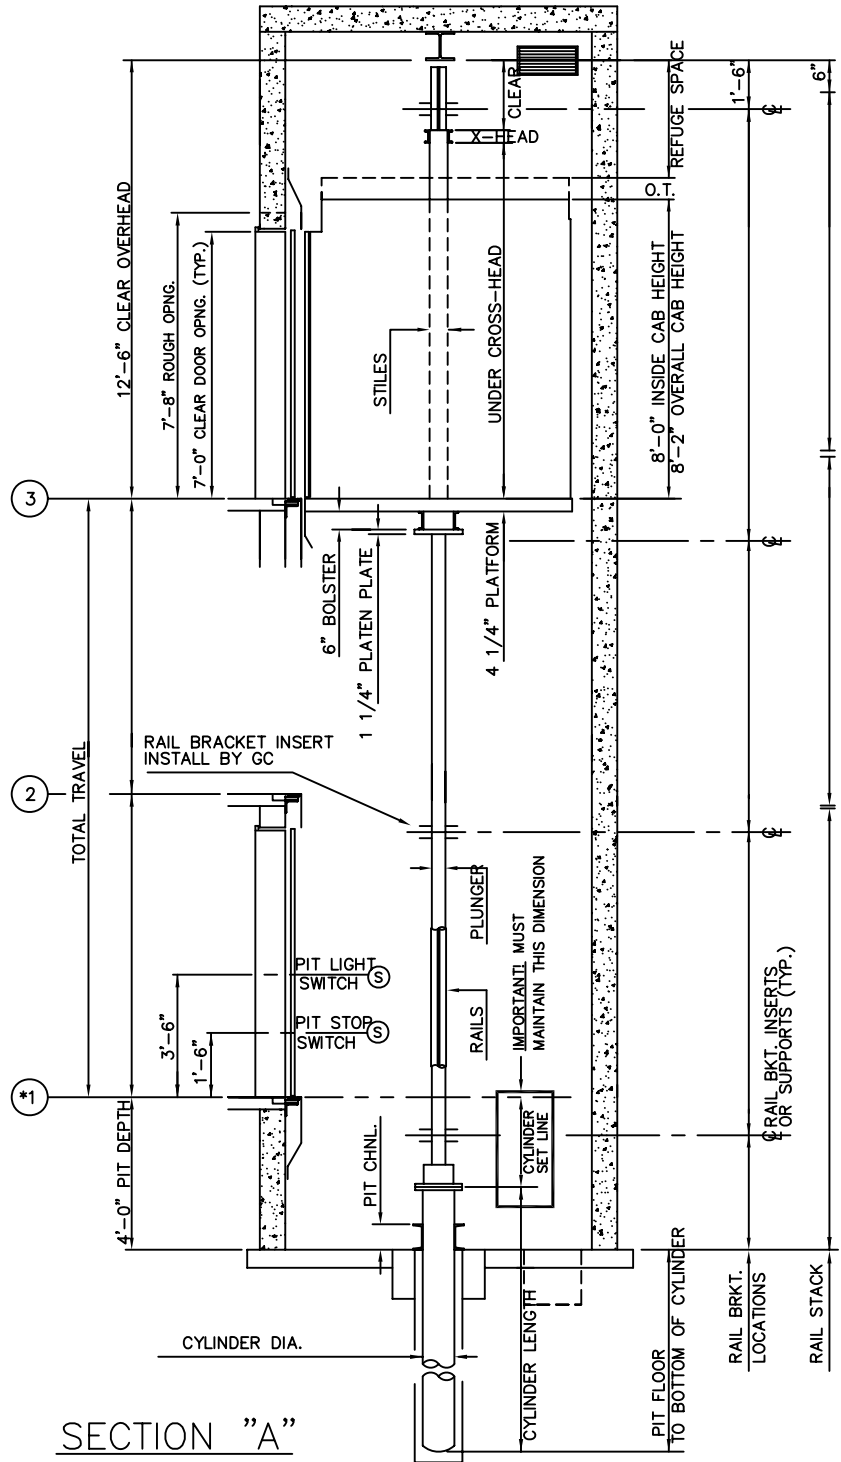

3500 LBS. INGROUND HYDRAULIC FRONT OPENING