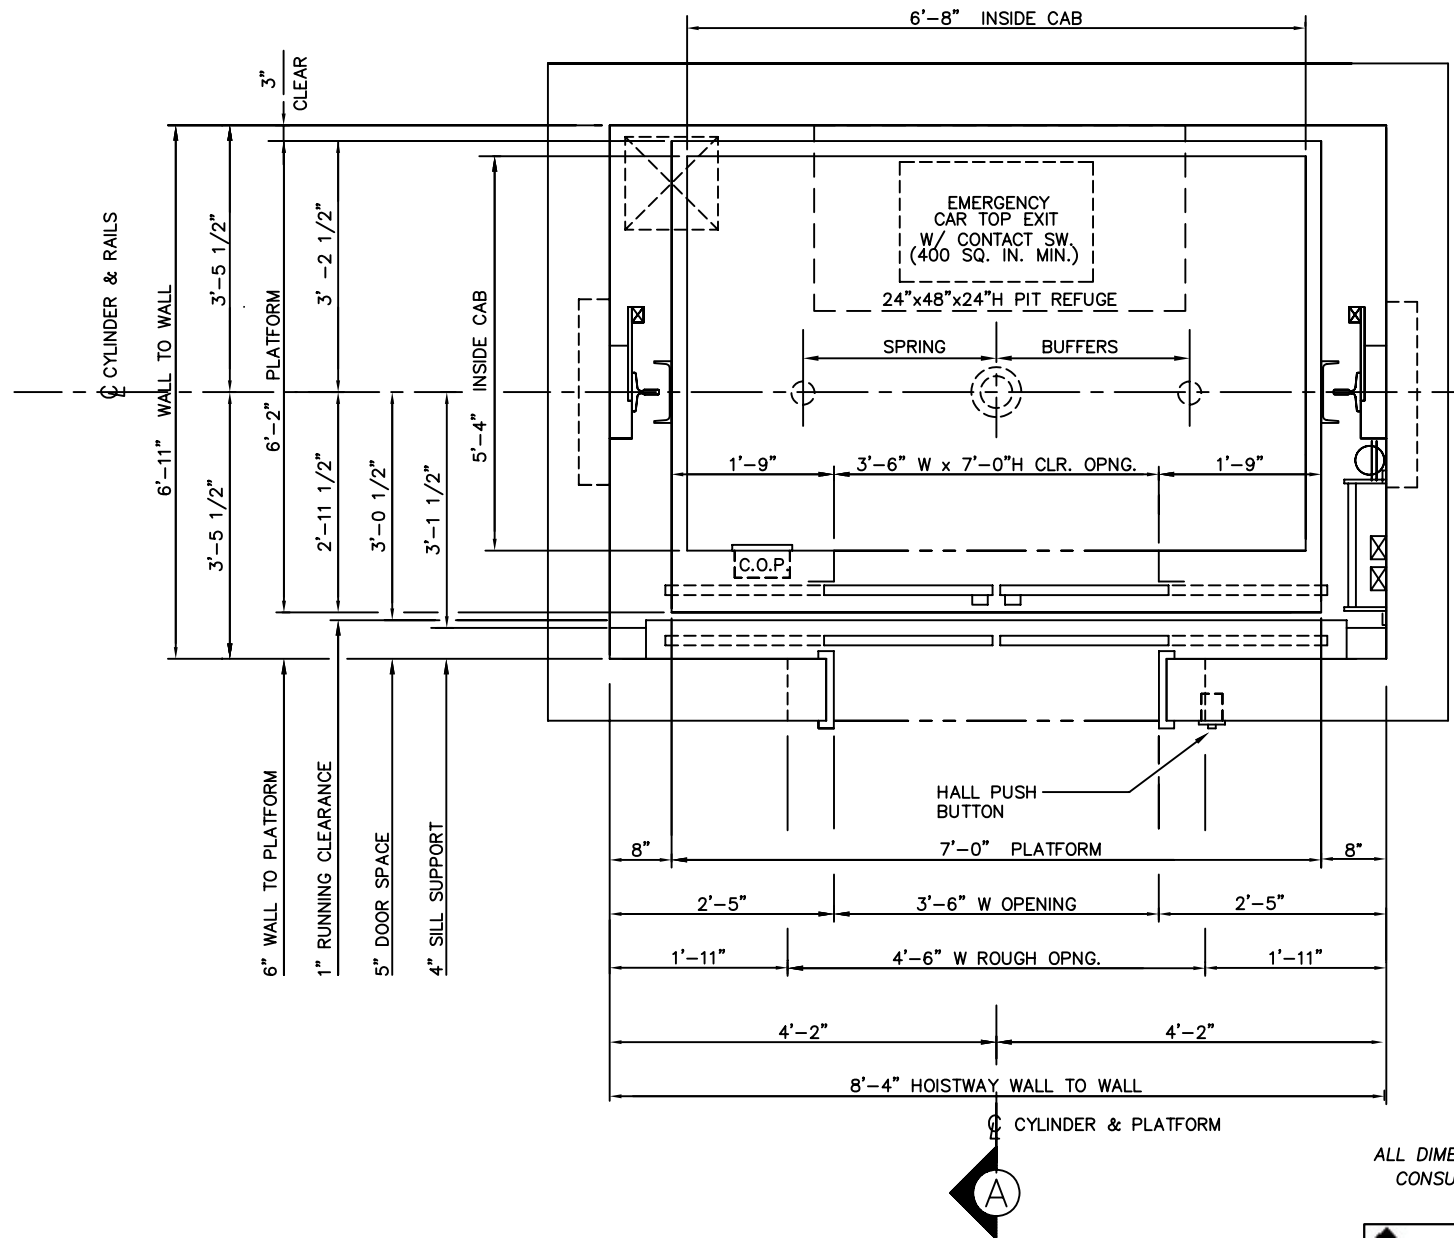

HOISTWAY PLAN

ALL DIMENSIONS ARE SUBJECT TO CHANGE WITHOUT NOTICE.
CONSULT NATIONWIDE LIFTS CO. FOR CONFIRMATION.

3500 LBS. INGROUND HYDRAULIC
FRONT RIGHT OPENING

Nationwide Lifts
www.elevators.com
 P: 888-695-4387, E: info@elevators.com

HOISTWAY PLAN

ALL DIMENSIONS ARE SUBJECT TO CHANGE WITHOUT NOTICE.
CONSULT NATIONWIDE LIFTS CO. FOR CONFIRMATION.

*3500 LBS. INGROUND HYDRAULIC
FRONT LEFT OPENING*

P: 888-695-4387, E: info@elevators.com

HOISTWAY PLAN