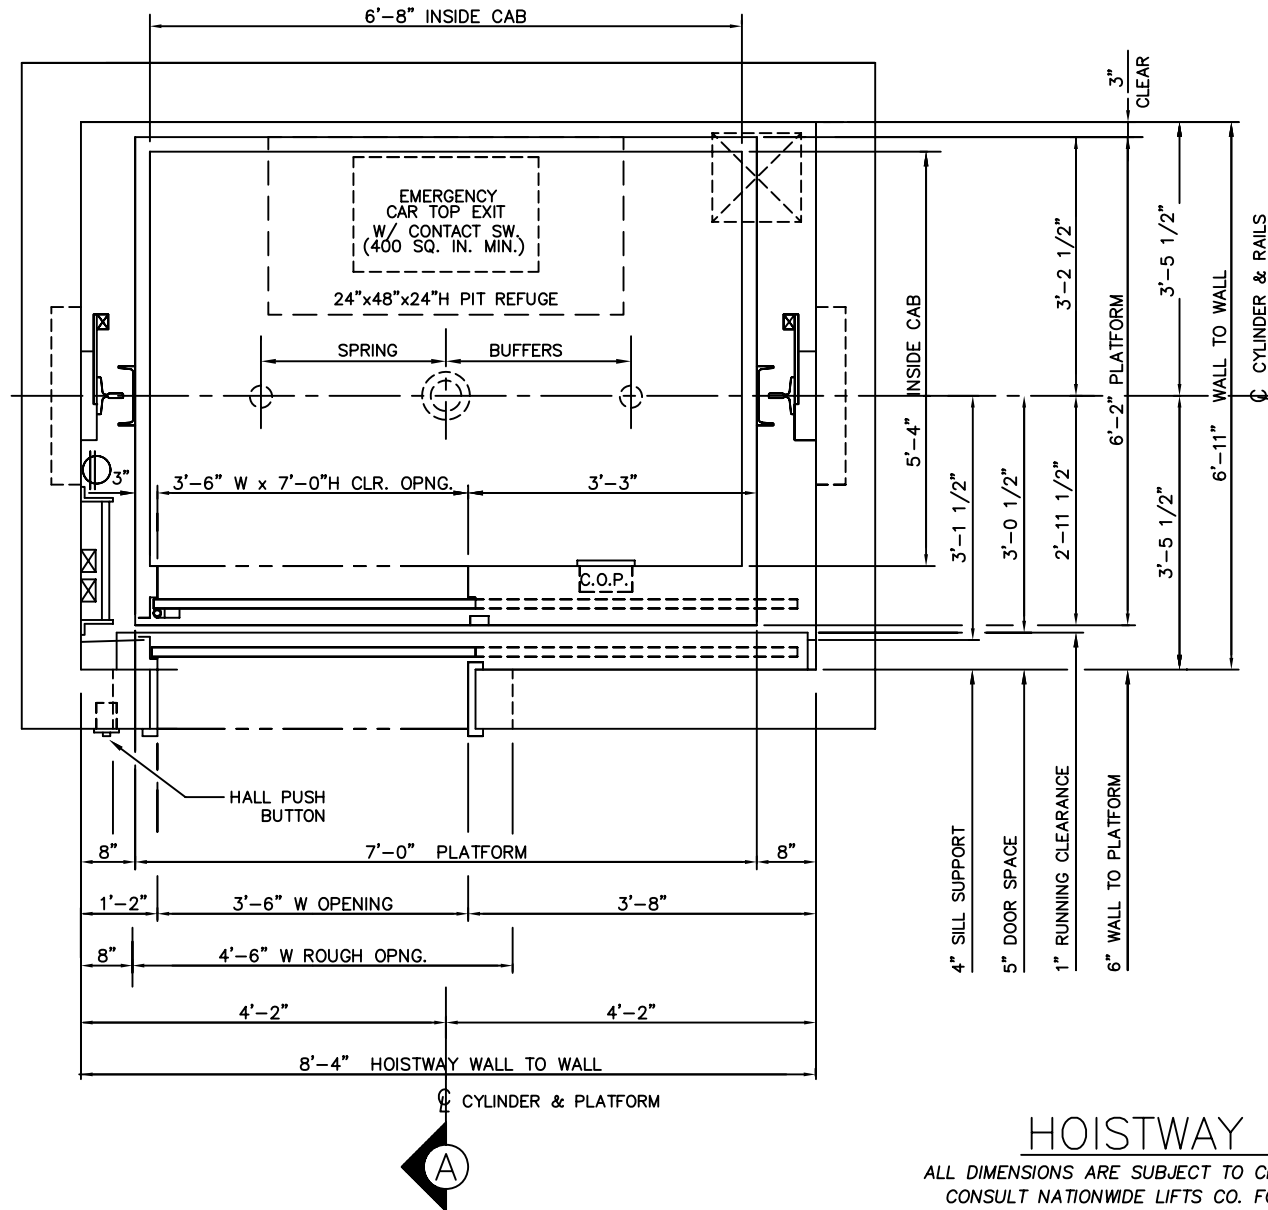

HOISTWAY PLAN

ALL DIMENSIONS ARE SUBJECT TO CHANGE WITHOUT NOTICE.
CONSULT NATIONWIDE LIFTS CO. FOR CONFIRMATION.

3500 LBS. INGROUND HYDRAULIC
FRONT RIGHT OPENING

Nationwide Lifts
www.elevators.com
 P: 888-695-4387, E: info@elevators.com

HOISTWAY PLAN

ALL DIMENSIONS ARE SUBJECT TO CHANGE WITHOUT NOTICE.
CONSULT NATIONWIDE LIFTS CO. FOR CONFIRMATION.

*3500 LBS. INGROUND HYDRAULIC
FRONT LEFT OPENING*

P: 888-695-4387, E: info@elevators.com

HOISTWAY PLAN

ALL DIMENSIONS ARE SUBJECT TO CHANGE WITHOUT NOTICE.
CONSULT NATIONWIDE LIFTS CO. FOR CONFIRMATION.

3500 LBS. INGROUND HYDRAULIC
FRONT CENTER OPENING

P: 888-695-4387, E: info@elevators.com

3500 LBS. INGROUND HYDRAULIC FRONT OPENING