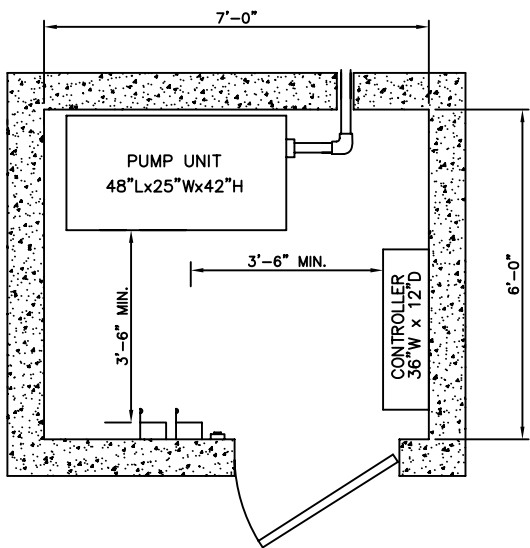

HOISTWAY PLAN

ALL DIMENSIONS ARE SUBJECT TO CHANGE WITHOUT NOTICE.
CONSULT NATIONWIDE LIFTS CO. FOR CONFIRMATION.

*3500 LBS. INGROUND HYDRAULIC
FRONT LEFT OPENING*

P: 888-695-4387, E: info@elevators.com

HOISTWAY PLAN

ALL DIMENSIONS ARE SUBJECT TO CHANGE WITHOUT NOTICE.
CONSULT NATIONWIDE LIFTS CO. FOR CONFIRMATION.

3500 LBS. INGROUND HYDRAULIC
FRONT CENTER OPENING

P: 888-695-4387, E: info@elevators.com

3500 LBS. INGROUND HYDRAULIC FRONT OPENING