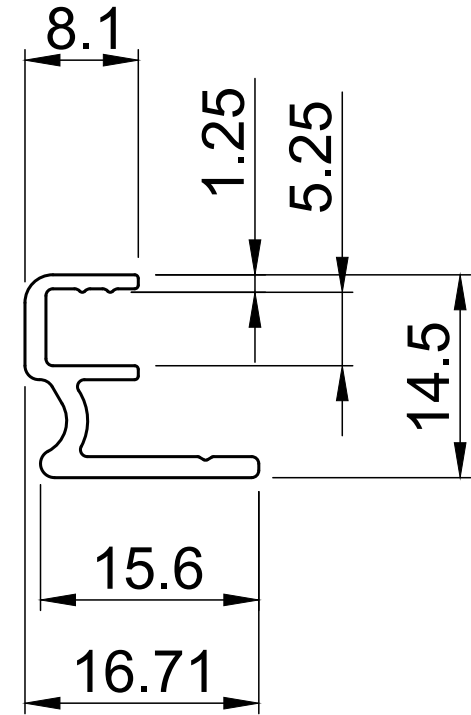

NewTechWood

Section Profile

AW02