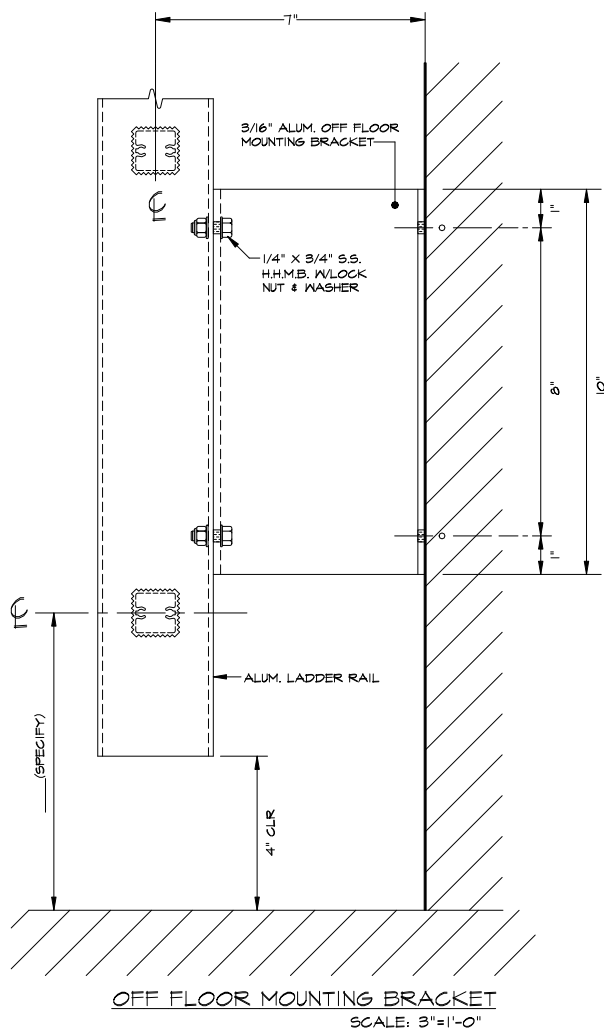

OFF FLOOR MOUNTING BRACKET
 SCALE: 3"=1'-0"

O'KEEFFE'S, INC.

325 NEWHALL STREET
SAN FRANCISCO, CA 94124
TEL.: (415) 824-4900
FAX: (415) 824-5900

DRAWN :	T.T.	FILE: standladder/bracket/newbrackets
DATE :	04/12/2010	SHEET :
		1 OF