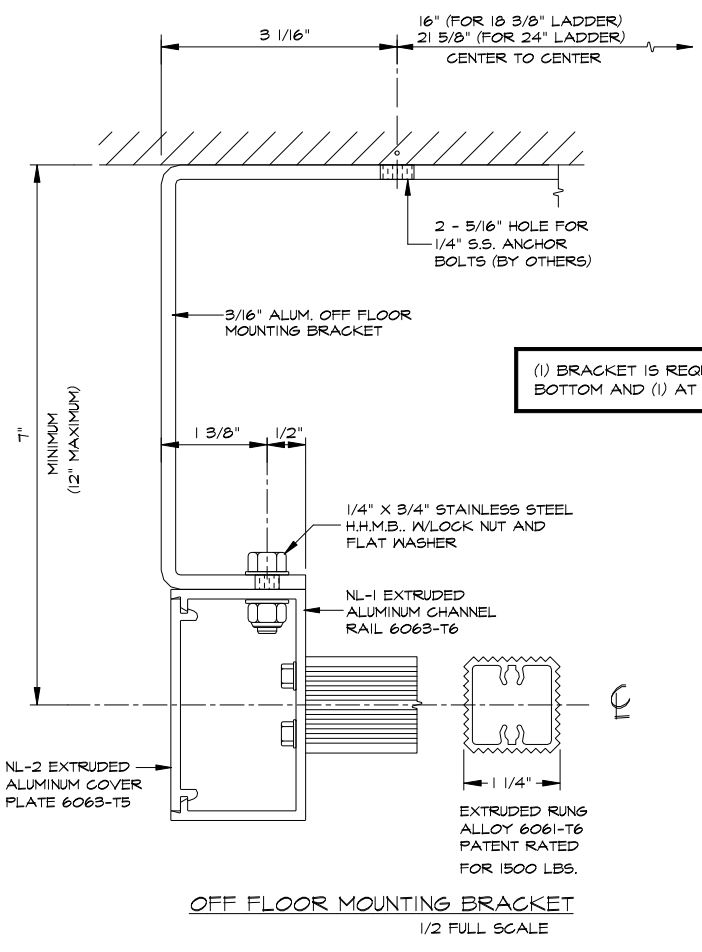

OFF FLOOR MOUNTING BRACKET
 SCALE: 3"=1'-0"

O'KEEFFE'S, INC.

325 NEWHALL STREET
SAN FRANCISCO, CA 94124
TEL.: (415) 824-4900
FAX: (415) 824-5900

DRAWN :	T.T.	FILE: standladder/bracket/newbrackets
DATE :	04/12/2010	SHEET :
		1 OF