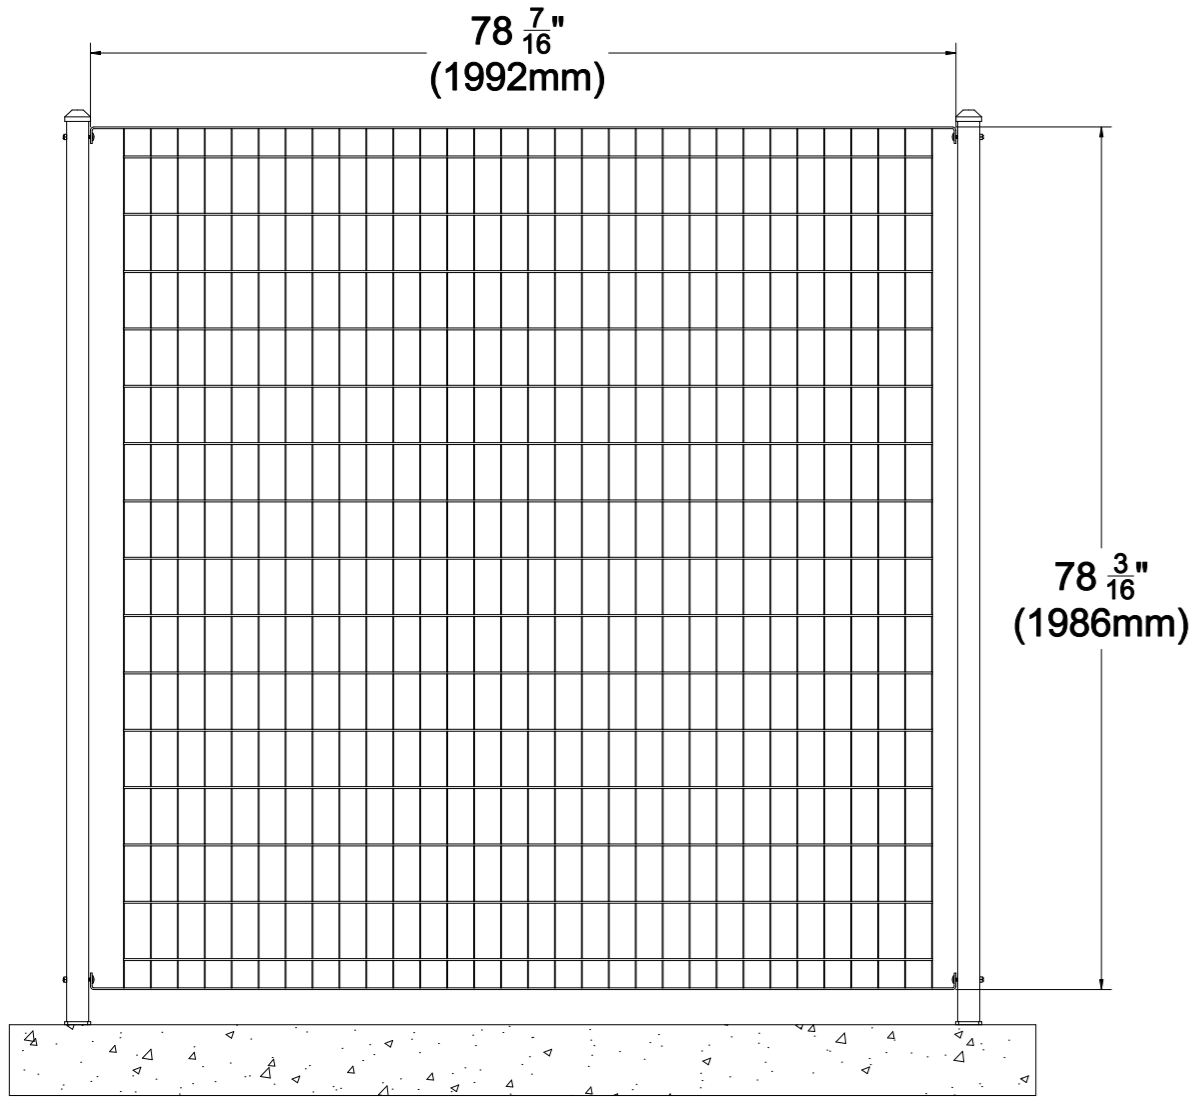

PANEL 6.5'H ON SQUARE POSTS

PANEL 6.5'H ON FLAT POSTS