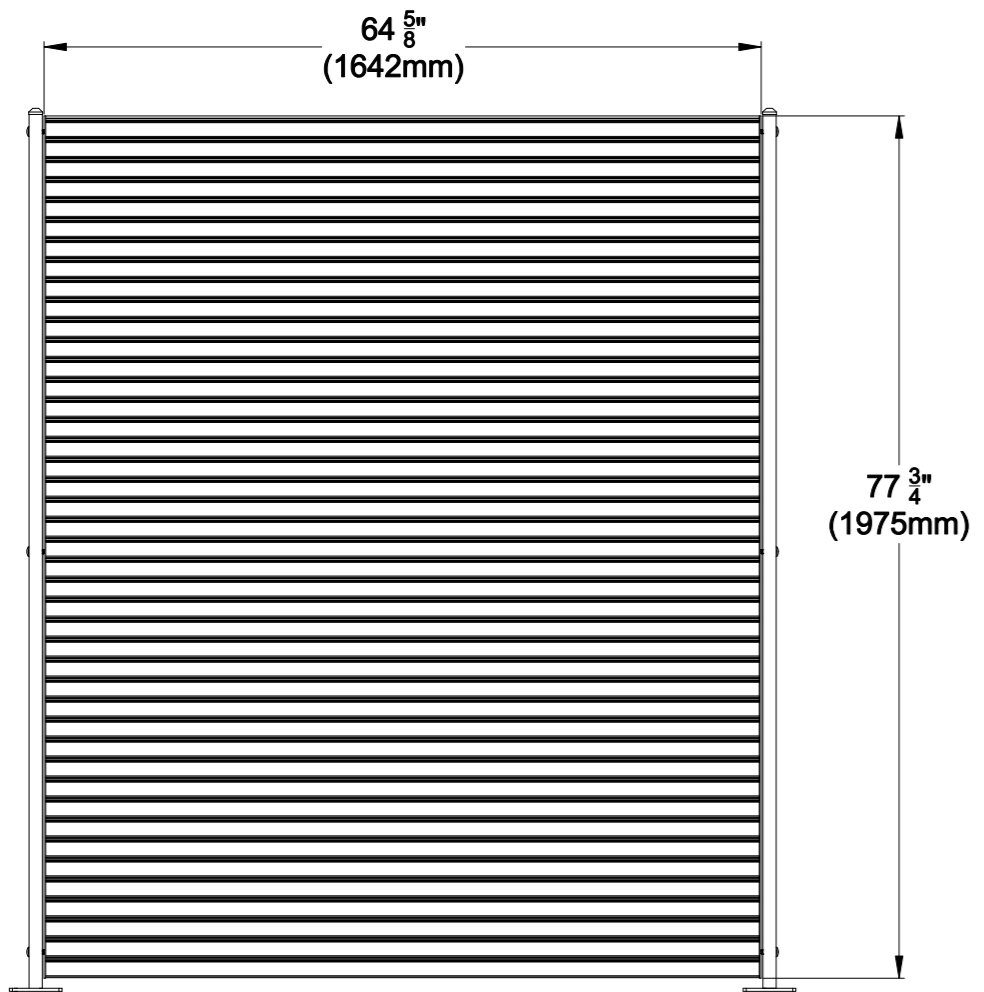

PANEL 6.5'H ON SQUARE POSTS

PANEL 6.5'H ON FLAT POSTS