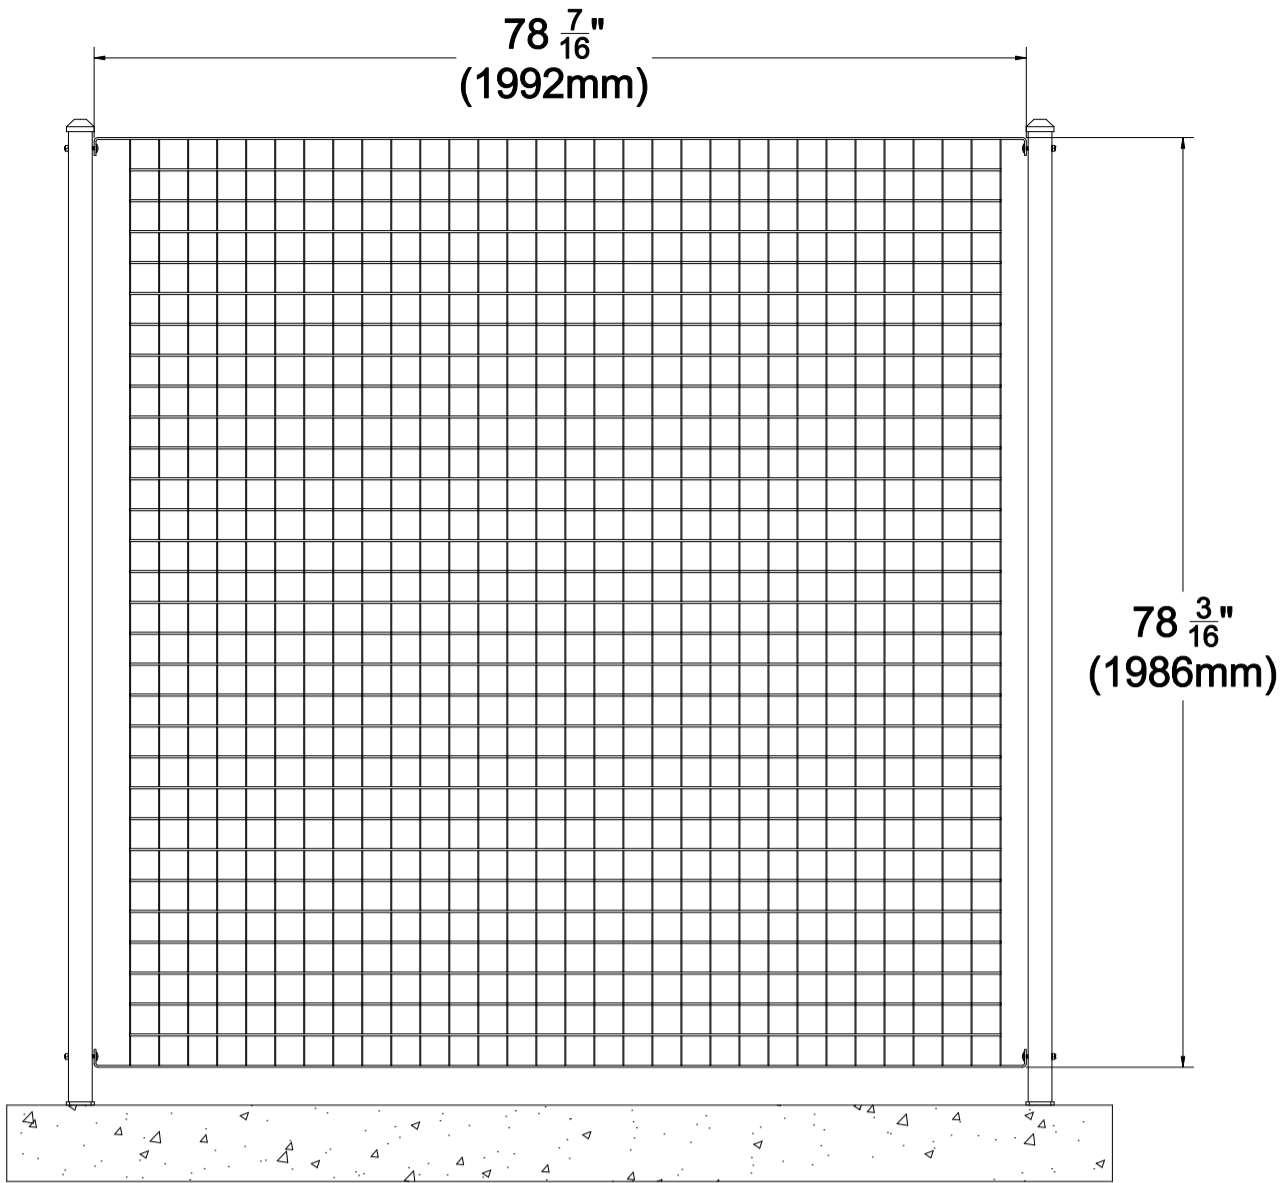

PANEL 6.5'H ON SQUARE POSTS

PANEL 6.5'H ON FLAT POSTS