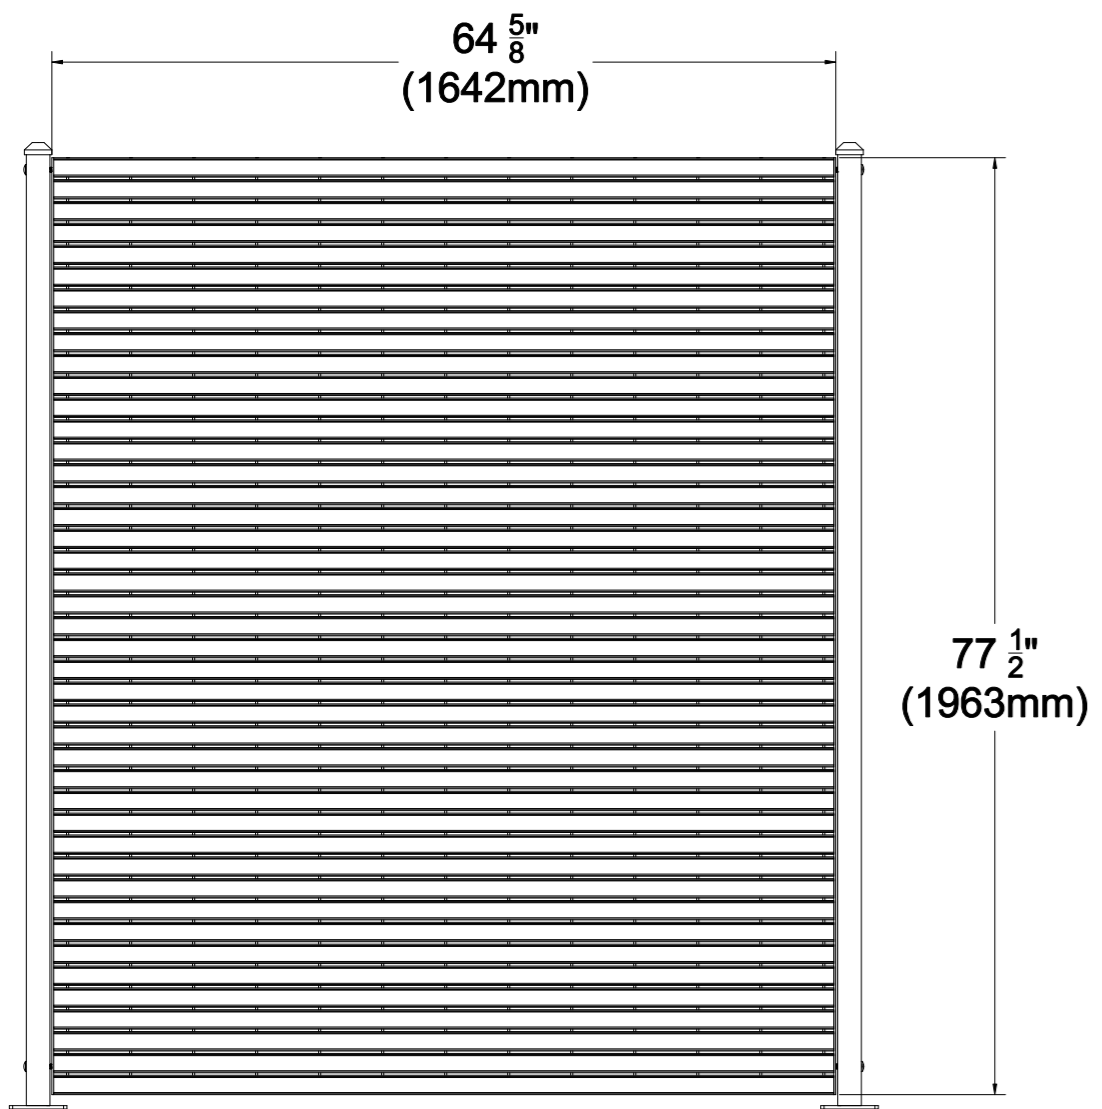

PANEL 6.5'H ON SQUARE POSTS

PANEL 6.5'H ON FLAT POSTS