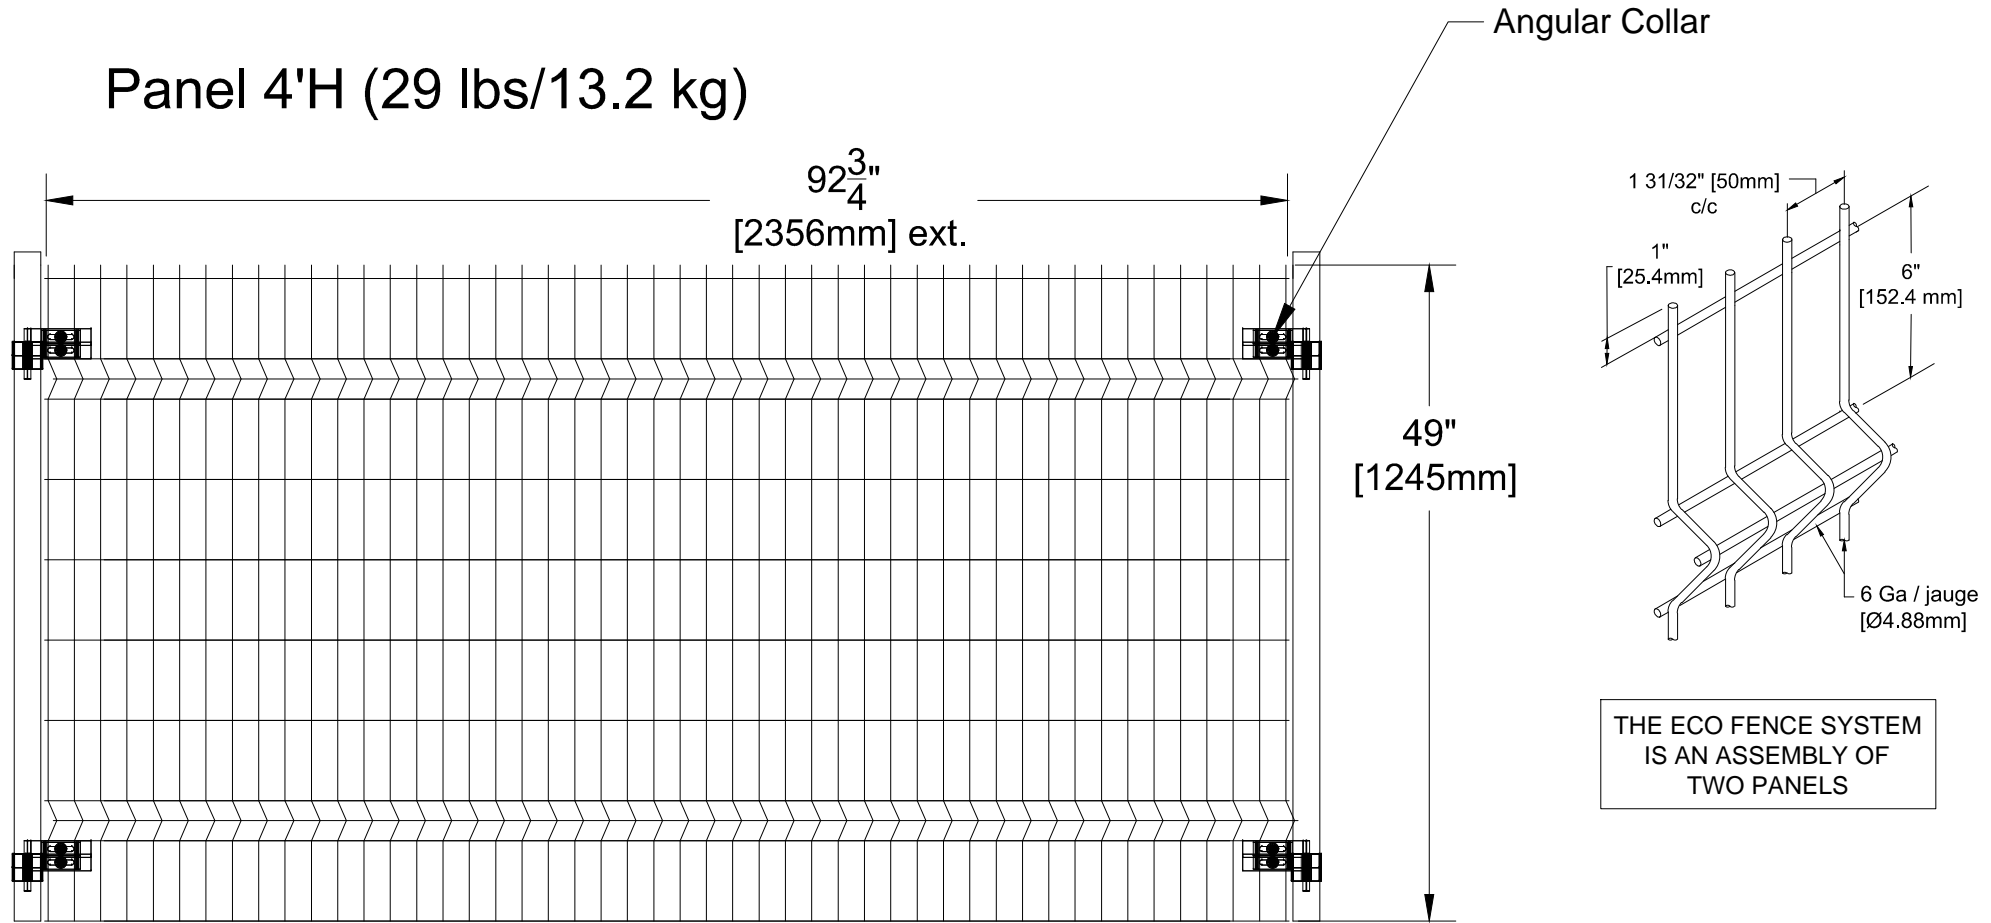

Panel 4'H (29 lbs/13.2 kg)

THE ECO FENCE SYSTEM
IS AN ASSEMBLY OF
TWO PANELS

PANEL HEIGHT	NUMBER OF FOLDS PER PANEL	NUMBER OF ANGLE BRACKET KITS PER SECTION
1245 mm (4'H)	2	4

FOR MORE INFORMATION ON THESE PANELS, PLEASE REFER TO SPECIFICATIONS.