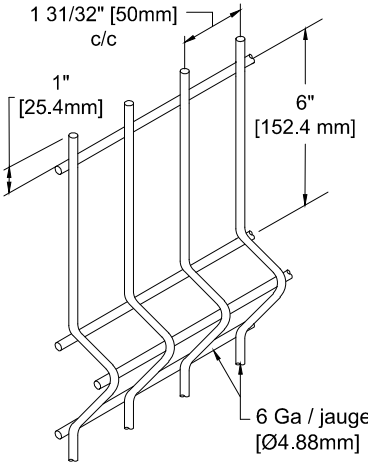

Panel 6'H (42 lbs/19.1 kg)

THE ECO FENCE SYSTEM IS AN ASSEMBLY OF TWO PANELS

PANEL HEIGHT	NUMBER OF FOLDS PER PANEL	NUMBER OF ANGLE BRACKET KITS PER SECTION
1778 mm (6'H)	3	6

FOR MORE INFORMATIONS ON THESE PANELS, PLEASE REFER TO SPECIFICATIONS.