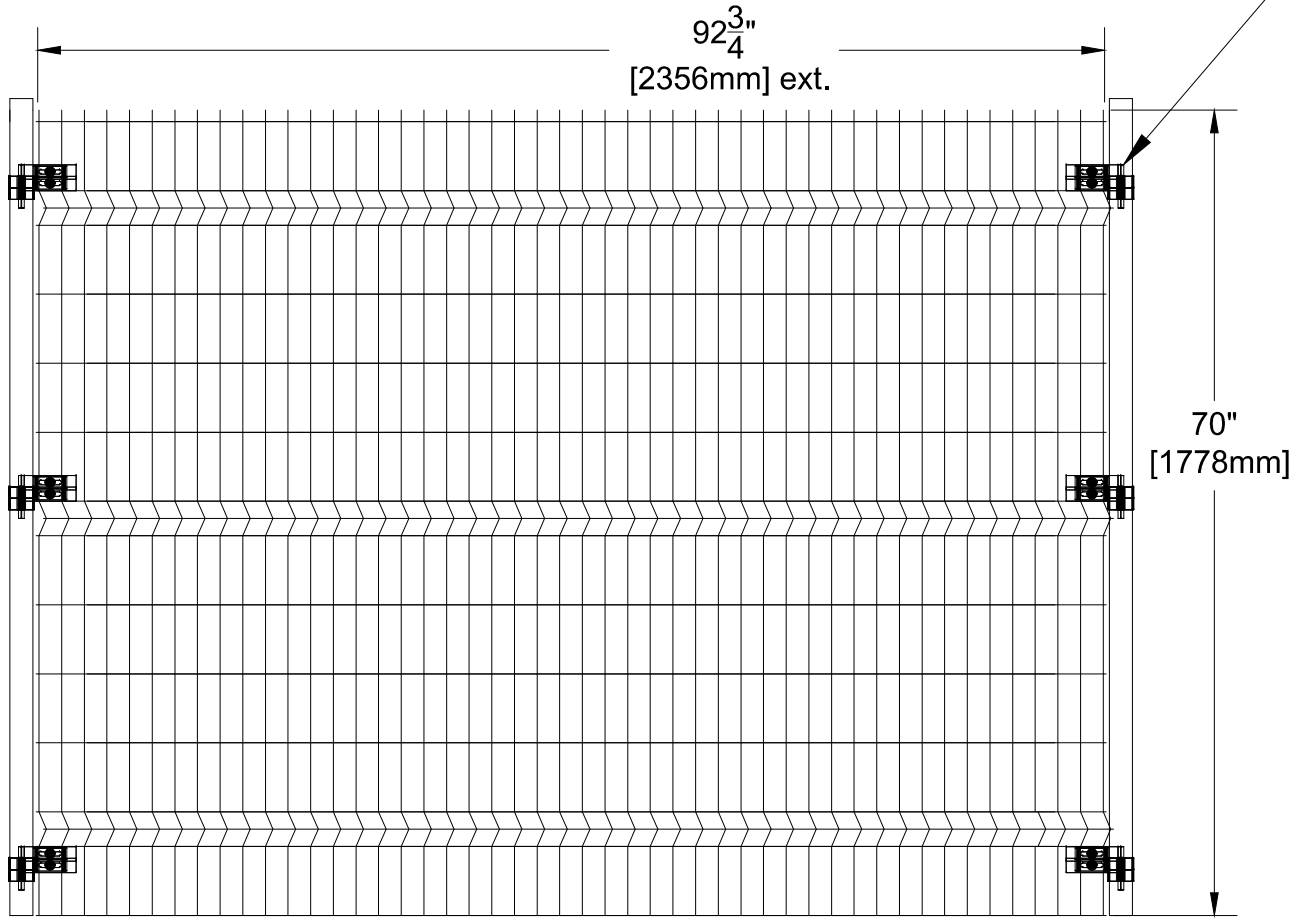

Panel 6'H (42 lbs/19.1 kg)

THE ECO FENCE SYSTEM IS AN ASSEMBLY OF TWO PANELS

PANEL HEIGHT	NUMBER OF FOLDS PER PANEL	NUMBER OF ANGLE BRACKET KITS PER SECTION
1778 mm (6'H)	3	6

FOR MORE INFORMATIONS ON THESE PANELS, PLEASE REFER TO SPECIFICATIONS.