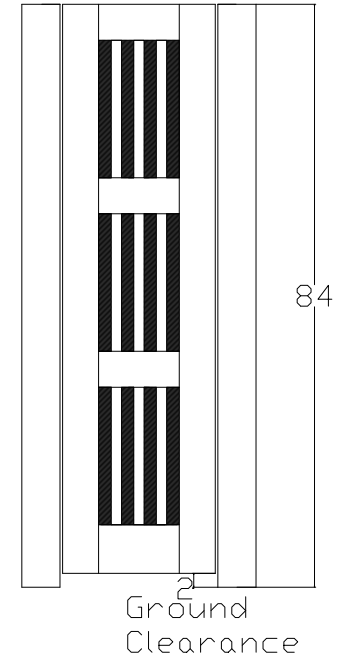

NOTE: CAN BE CUSTOMIZED

Gate Frame Thickness(in)	Gate Swings Toward	Window Art
2.125	Yard	Wood Pickets: 1.5in thick x 1.5in wide

Street View

Yard View

5/8" GAPS ARE DEFAULT FOR UNSPECIFIED HARDWARE.

Drawing #1338865

REV	DATE	REV	DESCRIPTION	APPROVED	SHEET	Tolerances: Height: +3/16, - 1/2in Thickness: +/- 1/16in Width: +/- 1/8
1/8/18		A	Signature Flattop	TEE	1 of 2	

Alison Van Hoy