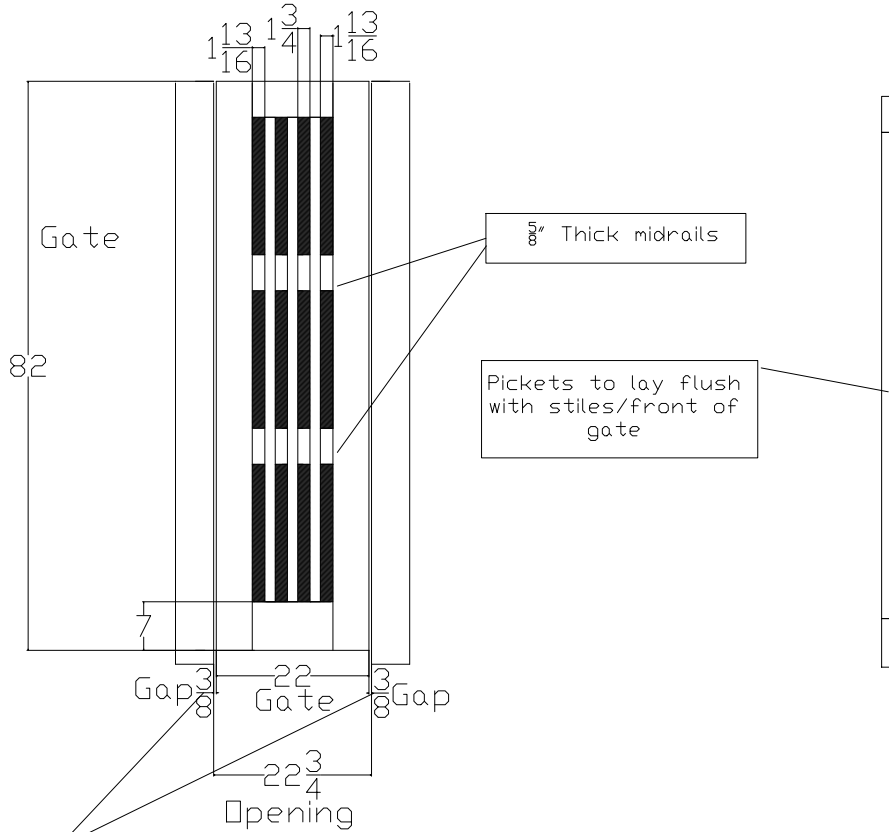

NOTE: CAN BE CUSTOMIZED

Gate Frame Thickness(in)	Gate Swings Toward	Window Art
2.125	Yard	Wood Pickets: 1.5in thick x 1.5in wide

Street View

Yard View

5/8" GAPS ARE DEFAULT FOR UNSPECIFIED HARDWARE.

Drawing #1338865

REV	DATE	REV	DESCRIPTION	APPROVED	SHEET	Tolerances: Height: +3/16, - 1/2in Thickness: +/- 1/16in Width: +/- 1/8
1/8/18		A	Signature Flattop	TEE	1 of 2	

Alison Van Hoy