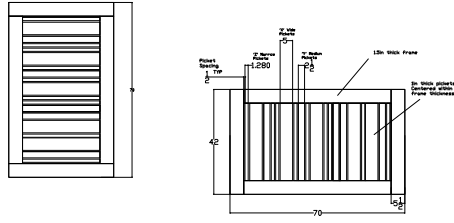

NOTE: CAN BE CUSTOMIZED

Tom Ellingson

Drawing # 44600

REV	DATE	REV	DESCRIPTION	APPROVED	SHEET	DATE
	5/15/17	A	Monterey 42x70	TEE	1 of 1	