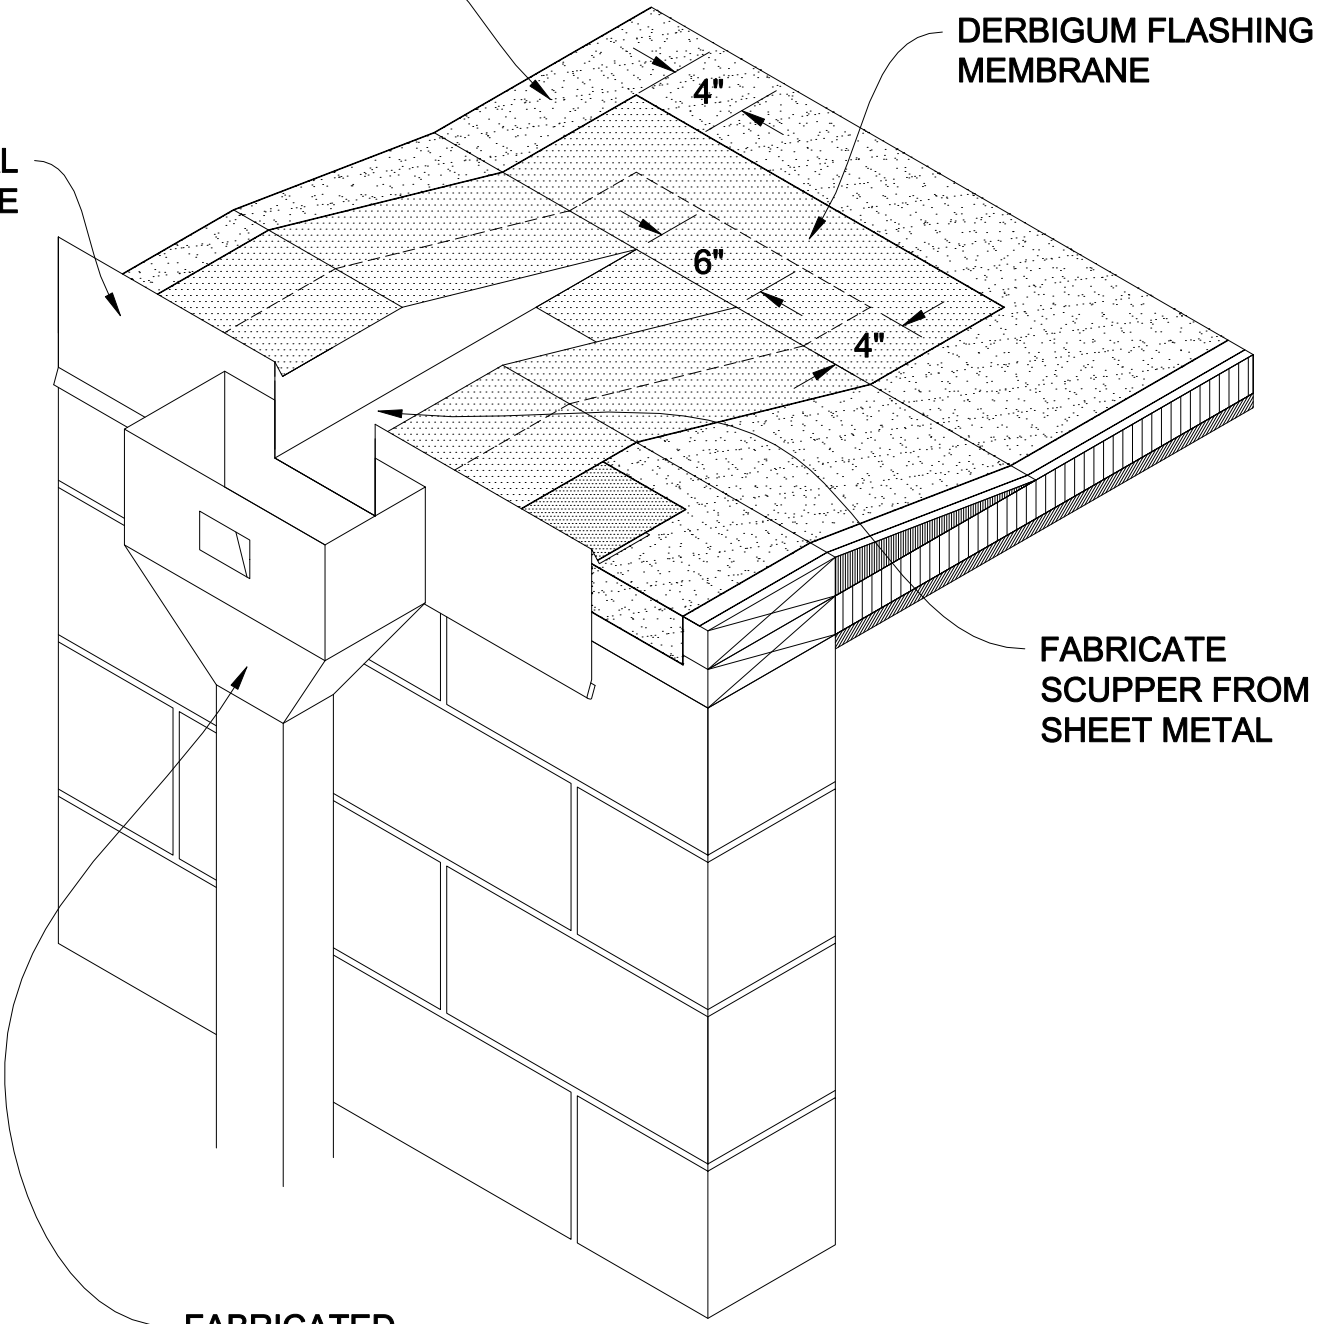

DERBIGUM FIELD MEMBRANE

DERBIGUM FLASHING
MEMBRANE

METAL
EDGE

FABRICATE
SCUPPER FROM
SHEET METAL

FABRICATED
COLLECTOR BOX
AND LEADER

NOTE:
TRIM INSULATION TO PROVIDE POSITIVE DRAINAGE

P-22 OPEN SCUPPER