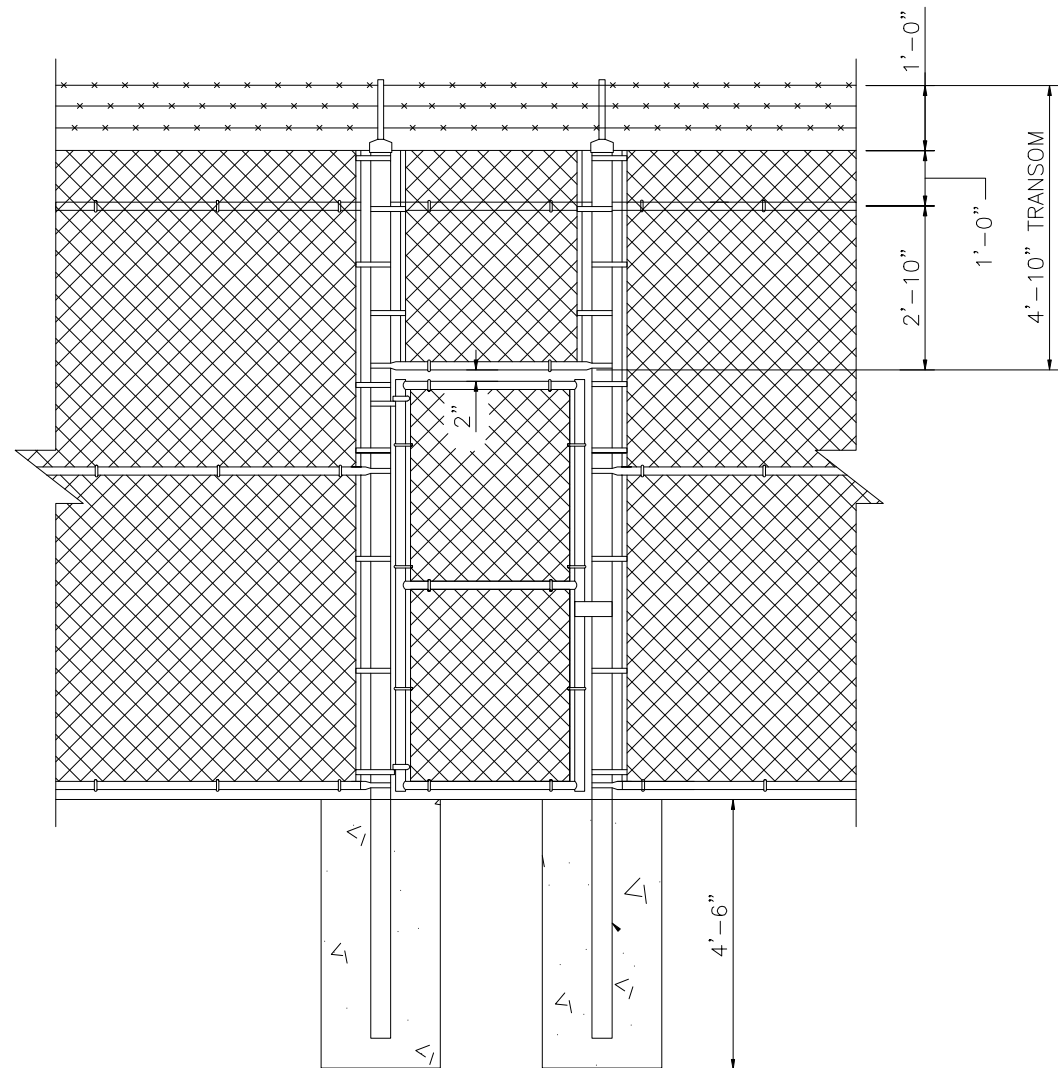

2 GATE PLAN  
SCALE: NTS

4 FULCRUM LATCH  
SCALE: NTS

1 TYPICAL MAN GATE ELEVATION  
SCALE: NTS

3 GATE ELEVATION  
SCALE: NTS

IFI-9 Man gate