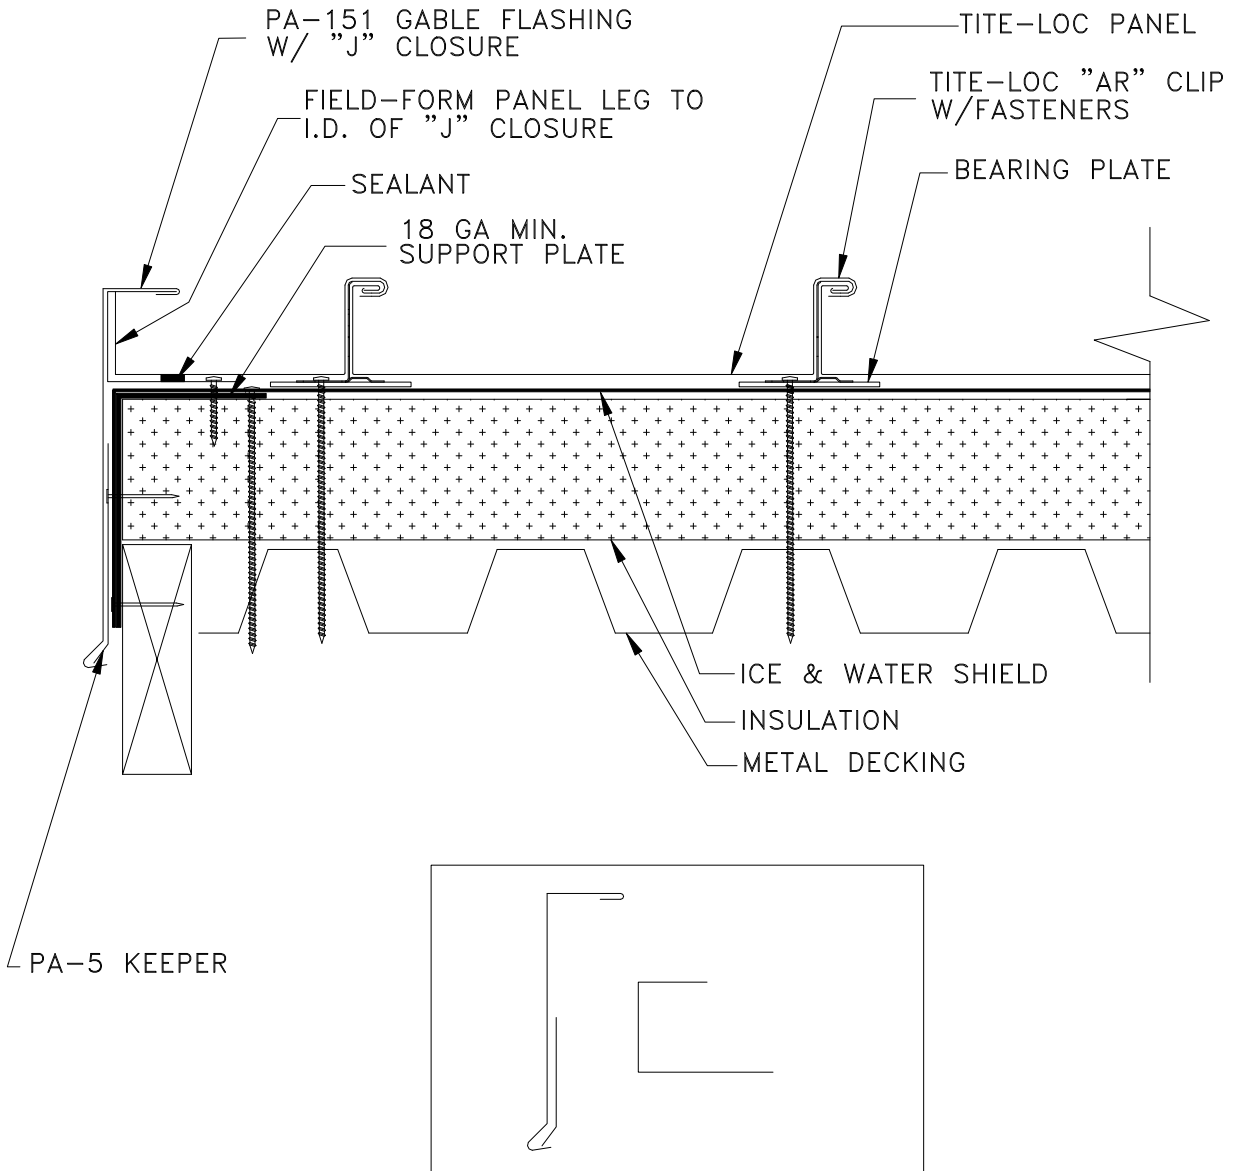

Gable Detail

Petersen Aluminum Corporation

Headquarters:

1005 Tonne Road
Elk Grove Village, IL 60007
800-PAC-CLAD
FAX: 800-722-7150

10551 Pac Road
Tyler, TX 75707
800-441-8661
FAX: 903-581-8592

9060 Junction Drive
Annapolis Junction, MD 20701
800-344-1400
FAX: 301-953-7627

4715 Royal Drive
Bldg. 300
Kennesaw, GA 30144
800-272-4482
FAX: 770-420-2533

Website: <http://www.pac-clad.com>

E-mail: sales@petersenmail.com

Job Name: _____

Notes: _____

Date: _____

Contractor: _____