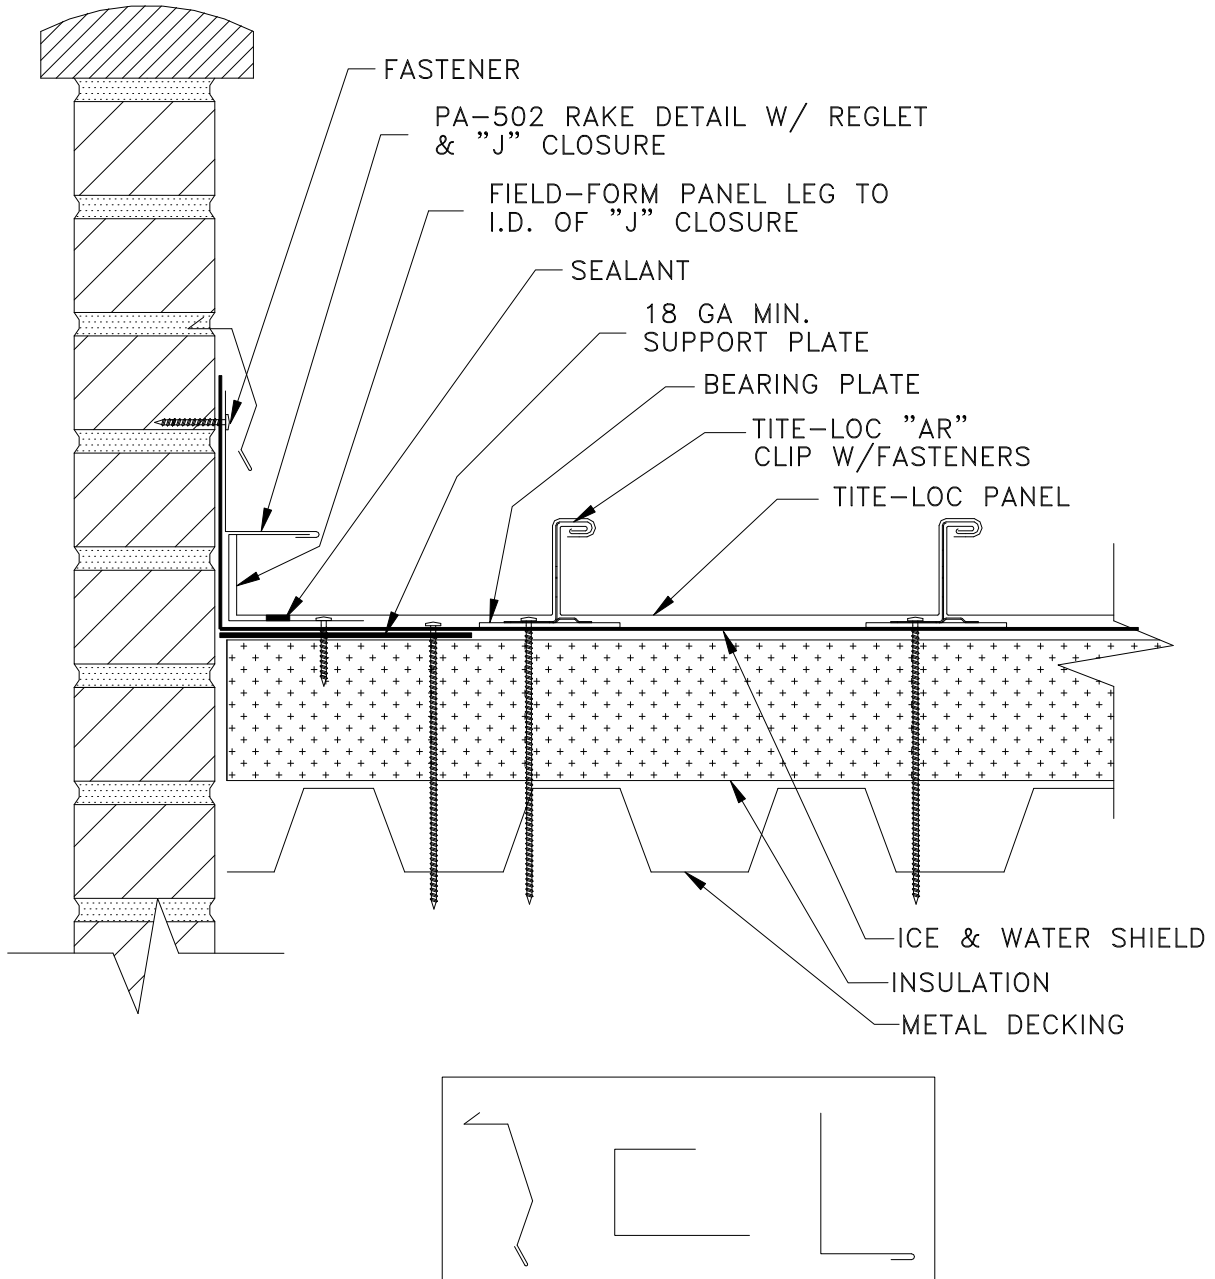

Rake Detail

Petersen Aluminum Corporation

Headquarters:

1005 Tonne Road
Elk Grove Village, IL 60007
800-PAC-CLAD
FAX: 800-722-7150

10551 Pac Road
Tyler, TX 75707
800-441-8661
FAX: 903-581-8592

9060 Junction Drive
Annapolis Junction, MD 20701
800-344-1400
FAX: 301-953-7627