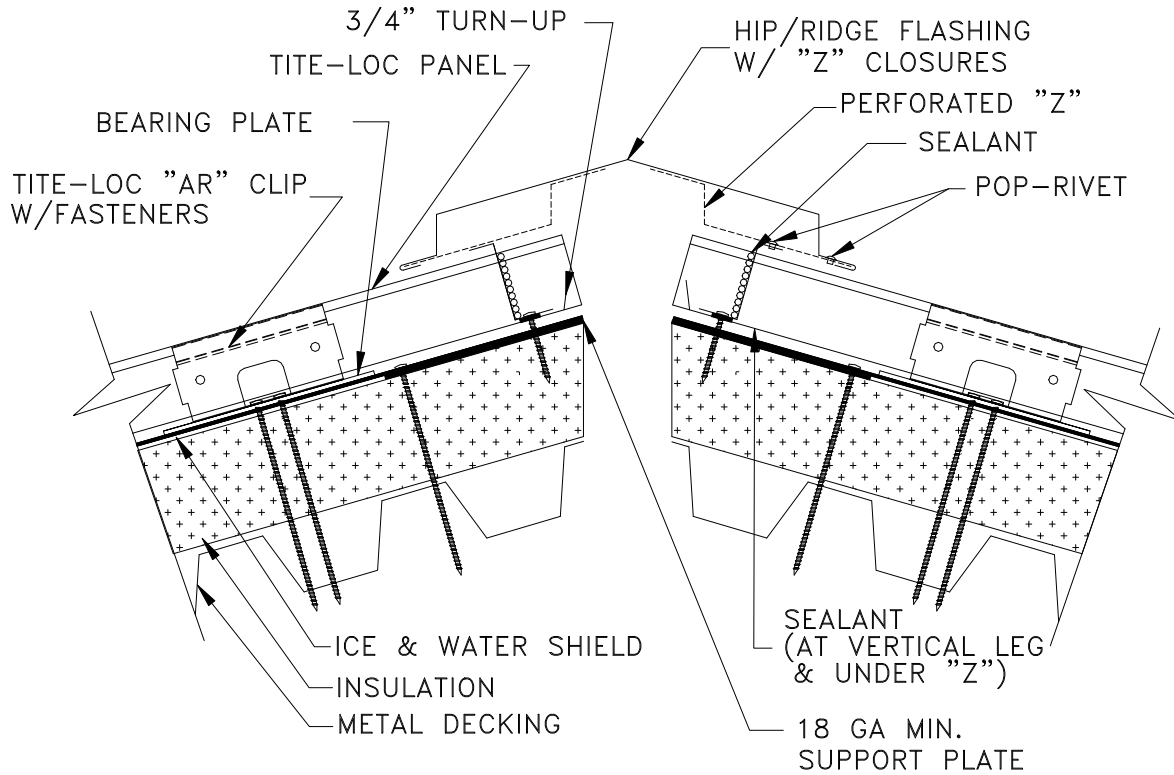

Vented Ridge Detail

Petersen Aluminum Corporation

Headquarters:

1005 Tonne Road
Elk Grove Village, IL 60007
800-PAC-CLAD
FAX: 800-722-7150

10551 Pac Road
Tyler, TX 75707
800-441-8661
FAX: 903-581-8592

9060 Junction Drive
Annapolis Junction, MD 20701
800-344-1400
FAX: 301-953-7627