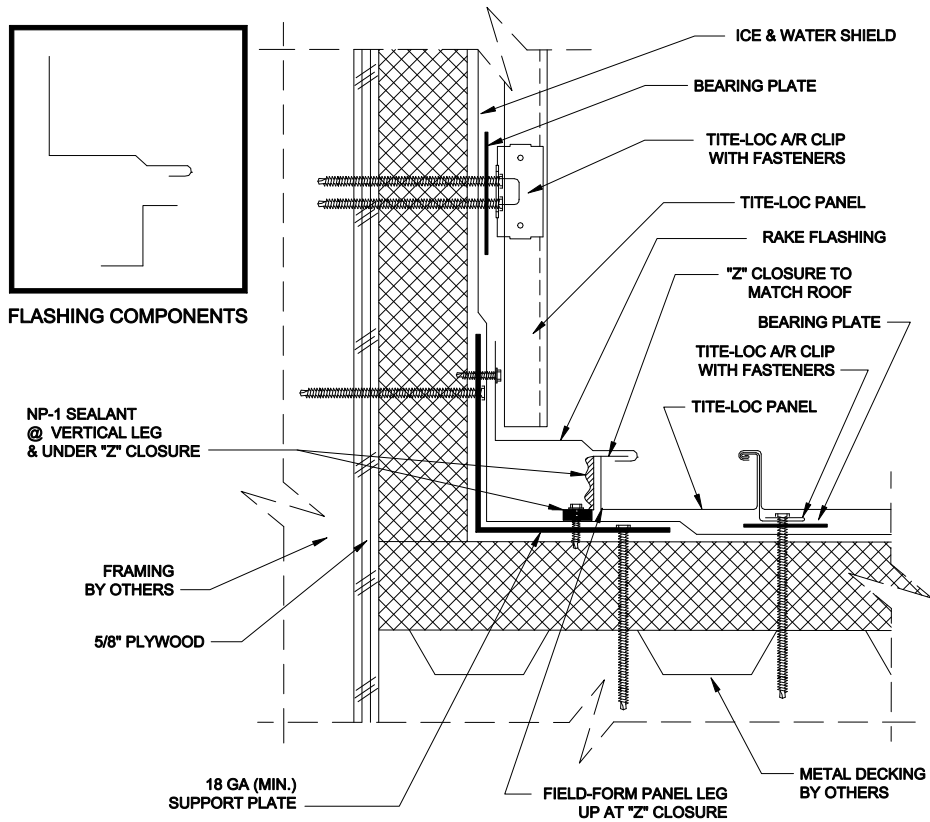

TITE-LOC Plate - Fascia to Rake Wall

REV. 02/07/2013

Missing or invalid reference

File: C:\Users\JANA\Documents\PAS\PACCLAD\PAC-CLAD WEBSITE\PAC-CLAD drawing template - ORIGINAL.pdf

Sheet: 1