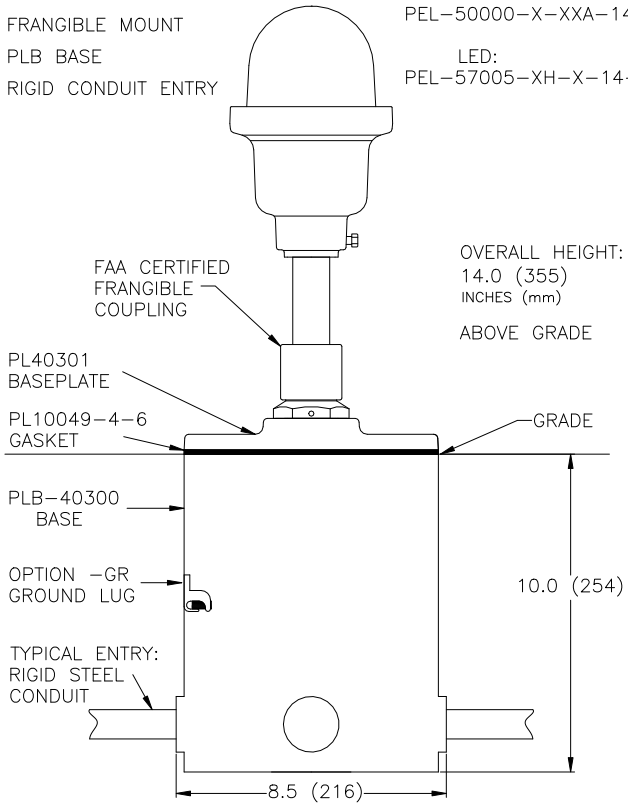

H01

HELIPORT PERIMETER LIGHT

- STANDARD FAA PEL
- FRANGIBLE MOUNT
- PLB BASE
- RIGID CONDUIT ENTRY

INCANDESCENT:
 PEL-50000-X-XXA-14-PLB
 LED:
 PEL-57005-XH-X-14-PLB

H02

HELIPORT PERIMETER LIGHT

- STANDARD FAA PEL
- FRANGIBLE MOUNT
- SURFACE MOUNTED
- EXPOSED CABLE OR RIGID CONDUIT ENTRY

INCANDESCENT:
 PEL-50000-X-XXA-14-JBSF
 LED:
 PEL-57005-XH-X-14-JBSF

H03

HELIPORT PERIMETER LIGHT

- STANDARD FAA PEL
- FRANGIBLE MOUNT
- PLS SHALLOW BASE
- RIGID CONDUIT ENTRY

INCANDESCENT:
 PEL-50000-X-XXA-14-PLS
 LED:
 PEL-57005-XH-X-14-PLS

H04

HELIPORT PERIMETER LIGHT

- STANDARD FAA PEL
- FRANGIBLE MOUNT
- PARAPET WALL MOUNTED
- EXPOSED CABLE OR RIGID CONDUIT ENTRY

INCANDESCENT:
 PEL-50000-X-XXA-14-JBPF
 LED:
 PEL-57005-XH-X-14-JBPF