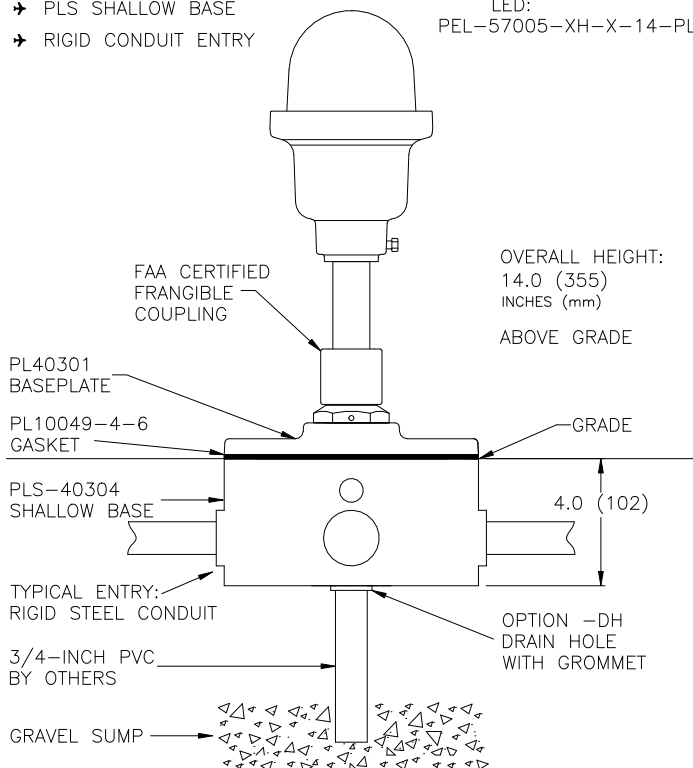

H01

HELIPORT PERIMETER LIGHT

- STANDARD FAA PEL
- FRANGIBLE MOUNT
- PLB BASE
- RIGID CONDUIT ENTRY

INCANDESCENT:
 PEL-50000-X-XXA-14-PLB
 LED:
 PEL-57005-XH-X-14-PLB

H02

HELIPORT PERIMETER LIGHT

- STANDARD FAA PEL
- FRANGIBLE MOUNT
- SURFACE MOUNTED
- EXPOSED CABLE OR RIGID CONDUIT ENTRY

INCANDESCENT:
 PEL-50000-X-XXA-14-JBSF
 LED:
 PEL-57005-XH-X-14-JBSF

H03

HELIPORT PERIMETER LIGHT

- STANDARD FAA PEL
- FRANGIBLE MOUNT
- PLS SHALLOW BASE
- RIGID CONDUIT ENTRY

INCANDESCENT:
 PEL-50000-X-XXA-14-PLS
 LED:
 PEL-57005-XH-X-14-PLS

H04

HELIPORT PERIMETER LIGHT

- STANDARD FAA PEL
- FRANGIBLE MOUNT
- PARAPET WALL MOUNTED
- EXPOSED CABLE OR RIGID CONDUIT ENTRY

INCANDESCENT:
 PEL-50000-X-XXA-14-JBPF
 LED:
 PEL-57005-XH-X-14-JBPF