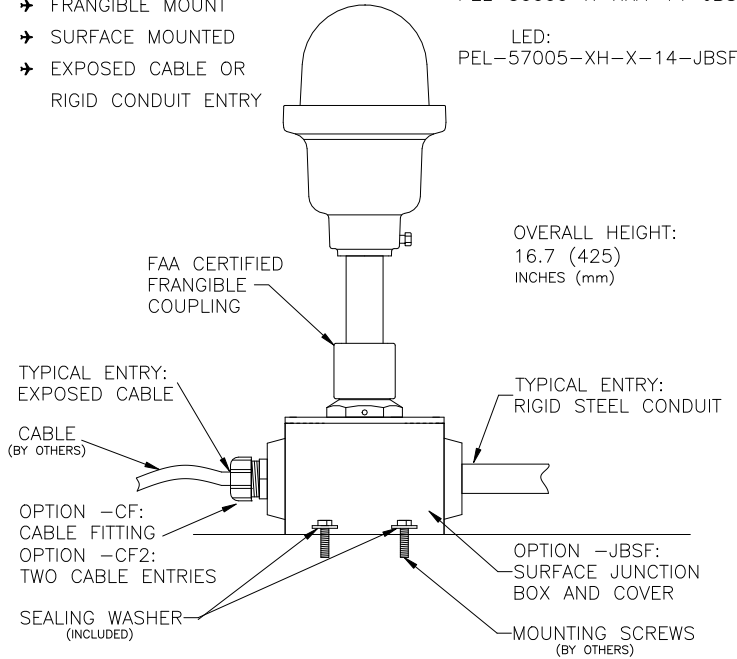

H01

HELIPORT PERIMETER LIGHT

- STANDARD FAA PEL
- FRANGIBLE MOUNT
- PLB BASE
- RIGID CONDUIT ENTRY

INCANDESCENT:
 PEL-50000-X-XXA-14-PLB
 LED:
 PEL-57005-XH-X-14-PLB

H02

HELIPORT PERIMETER LIGHT

- STANDARD FAA PEL
- FRANGIBLE MOUNT
- SURFACE MOUNTED
- EXPOSED CABLE OR RIGID CONDUIT ENTRY

INCANDESCENT:
 PEL-50000-X-XXA-14-JBSF
 LED:
 PEL-57005-XH-X-14-JBSF

H03

HELIPORT PERIMETER LIGHT

- STANDARD FAA PEL
- FRANGIBLE MOUNT
- PLS SHALLOW BASE
- RIGID CONDUIT ENTRY

INCANDESCENT:
 PEL-50000-X-XXA-14-PLS
 LED:
 PEL-57005-XH-X-14-PLS

H04

HELIPORT PERIMETER LIGHT

- STANDARD FAA PEL
- FRANGIBLE MOUNT
- PARAPET WALL MOUNTED
- EXPOSED CABLE OR RIGID CONDUIT ENTRY

INCANDESCENT:
 PEL-50000-X-XXA-14-JBPF
 LED:
 PEL-57005-XH-X-14-JBPF