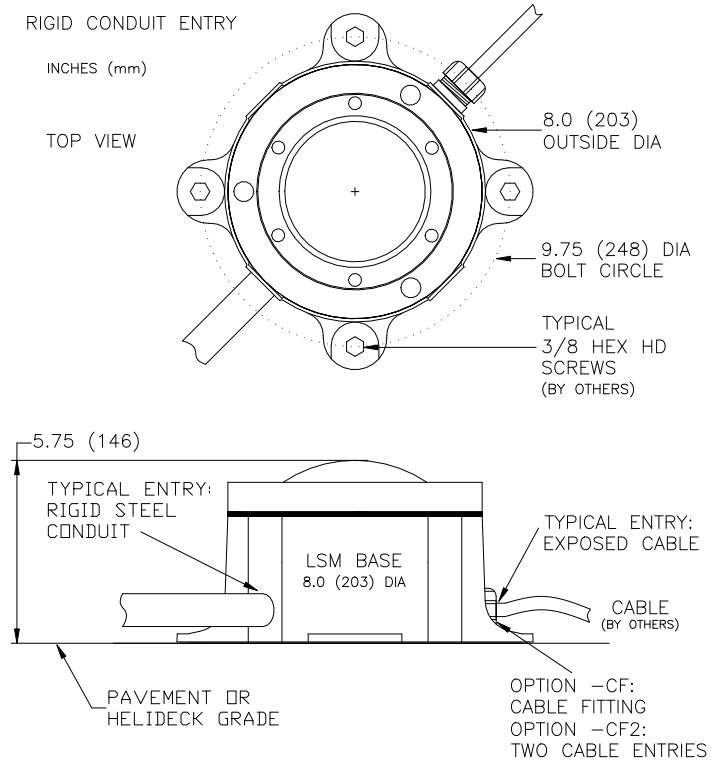

HELIDECK PERIMETER LIGHT H13

- ➔ POINT ROLLOVER LIGHT
- ➔ SURFACE MOUNTED
- ➔ PLS MOUNTED
- ➔ RIGID CONDUIT ENTRY

LED:
 PRL-97704-XC-X-PLS-MT
 PRL-97704-XC-X-AX-PLS
 PRL-97704-XC-X-EX-PLS
 *AVAILABLE IN LED ONLY

HELIDECK PERIMETER LIGHT H14

- ➔ POINT HELIDECK LIGHT
- ➔ LOW PROFILE SURFACE MOUNT
- ➔ LSM SURFACE BASE
- ➔ EXPOSED CABLE OR RIGID CONDUIT ENTRY

LED:
 PRL-97004-XC-X-LSM-MT
 PRL-97004-XC-X-AX-LSM
 PRL-97004-XC-X-EX-LSM

HELIPORT PERIMETER LIGHT H15

- ➔ LOW PROFILE PEL
- ➔ RIGID MOUNT
- ➔ PARAPET WALL MOUNTED
- ➔ EXPOSED CABLE OR RIGID CONDUIT ENTRY

INCANDESCENT:
 PEL-50000-X-XXA-JBP3

LED:
 PEL-57005-XX-X-JBP3

HELIDECK PERIMETER LIGHT H16

- ➔ POINT ROLLOVER LIGHT
- ➔ SURFACE MOUNTED
- ➔ EXPOSED CABLE

LED:
 PRL-97704-XC-X-EX
 *AVAILABLE IN LED ONLY