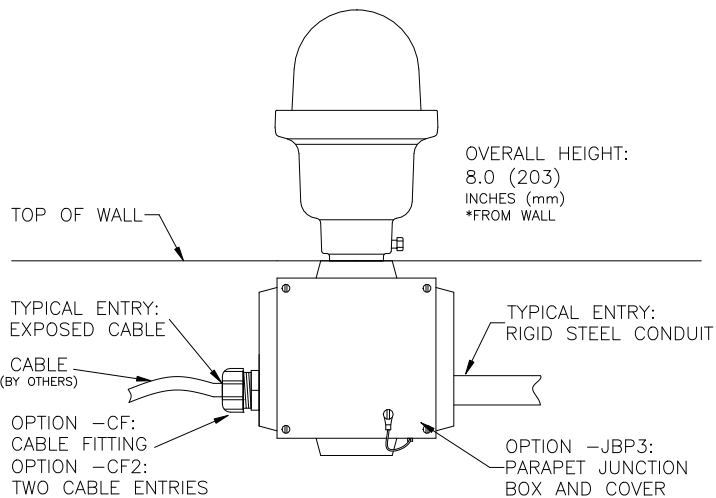

HELIDECK PERIMETER LIGHT H14

- ➔ POINT HELIDECK LIGHT
- ➔ LOW PROFILE SURFACE MOUNT
- ➔ LSM SURFACE BASE
- ➔ EXPOSED CABLE OR RIGID CONDUIT ENTRY

LED:
 PRL-97004-XC-X-LSM-MT
 PRL-97004-XC-X-AX-LSM
 PRL-97004-XC-X-EX-LSM

HELIPORT PERIMETER LIGHT H15

- ➔ LOW PROFILE PEL
- ➔ RIGID MOUNT
- ➔ PARAPET WALL MOUNTED
- ➔ EXPOSED CABLE OR RIGID CONDUIT ENTRY

INCANDESCENT:
 PEL-50000-X-XXA-JBP3

LED:
 PEL-57005-XX-X-JBP3

HELIDECK PERIMETER LIGHT H16

- ➔ POINT ROLLOVER LIGHT
- ➔ SURFACE MOUNTED
- ➔ EXPOSED CABLE

LED:
 PRL-97704-XC-X-EX
 *AVAILABLE IN LED ONLY