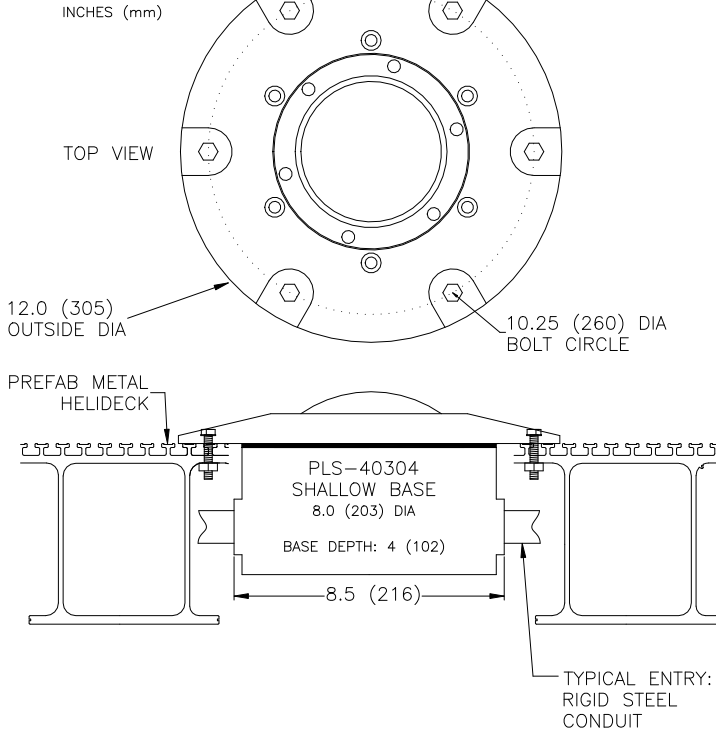

HELIDECK PERIMETER LIGHT H13

- ➔ POINT ROLLOVER LIGHT
- ➔ SURFACE MOUNTED
- ➔ PLS MOUNTED
- ➔ RIGID CONDUIT ENTRY

LED:
 PRL-97704-XC-X-PLS-MT
 PRL-97704-XC-X-AX-PLS
 PRL-97704-XC-X-EX-PLS
 *AVAILABLE IN LED ONLY

HELIDECK PERIMETER LIGHT H14

- ➔ POINT HELIDECK LIGHT
- ➔ LOW PROFILE SURFACE MOUNT
- ➔ LSM SURFACE BASE
- ➔ EXPOSED CABLE OR RIGID CONDUIT ENTRY

LED:
 PRL-97004-XC-X-LSM-MT
 PRL-97004-XC-X-AX-LSM
 PRL-97004-XC-X-EX-LSM

HELIPORT PERIMETER LIGHT H15

- ➔ LOW PROFILE PEL
- ➔ RIGID MOUNT
- ➔ PARAPET WALL MOUNTED
- ➔ EXPOSED CABLE OR RIGID CONDUIT ENTRY

INCANDESCENT:
 PEL-50000-X-XXA-JBP3

LED:
 PEL-57005-XX-X-JBP3

HELIDECK PERIMETER LIGHT H16

- ➔ POINT ROLLOVER LIGHT
- ➔ SURFACE MOUNTED
- ➔ EXPOSED CABLE

LED:
 PRL-97704-XC-X-EX
 *AVAILABLE IN LED ONLY