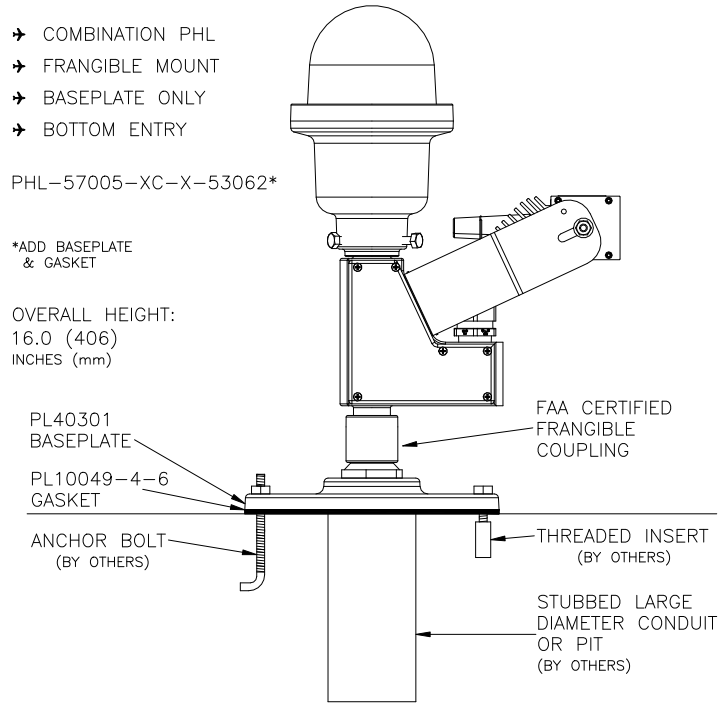

H21

HELIPORT PERIMETER LIGHT

- ➔ STANDARD FAA PEL
- ➔ FRANGIBLE MOUNT
- ➔ BASEPLATE ONLY
- ➔ BOTTOM ENTRY

INCANDESCENT:
 PEL-50000-X-XXA-14*

LED:
 PEL-57005-XH-X-14*

*ADD BASEPLATE
 & GASKET

OVERALL HEIGHT:
 14.0 (355)
 INCHES (mm)

H22

HELIPORT PERIMETER & FLOODLIGHT

- ➔ COMBINATION PHL
- ➔ FRANGIBLE MOUNT
- ➔ BASEPLATE ONLY
- ➔ BOTTOM ENTRY

PHL-57005-XC-X-53062*

*ADD BASEPLATE
 & GASKET

OVERALL HEIGHT:
 16.0 (406)
 INCHES (mm)

H23

HELIPORT PERIMETER LIGHT

- ➔ LOW PROFILE PEL
- ➔ RIGID MOUNT
- ➔ SURFACE MOUNTED
- ➔ EXPOSED CABLE OR RIGID CONDUIT ENTRY

INCANDESCENT:
 PEL-50000-X-XXA-JBS3

LED:
 PEL-57005-XH-X-JBS3

OVERALL HEIGHT:
 11.7 (296)
 INCHES (mm)

EXTENDED HELIPORT LIGHT

H24

- ➔ OPTION -PFC
 USES FAA FRANGIBLE
 (BREAKABLE) COUPLING
 FOR MOUNTING ON
 EXTENDED 1-INCH
 NPT CONDUIT
- ➔ OBSTRUCTION LIGHT
- ➔ HELIPORT LIGHT
- ➔ RUNWAY LIGHT

PEL-50000-B-40A-14-PFC