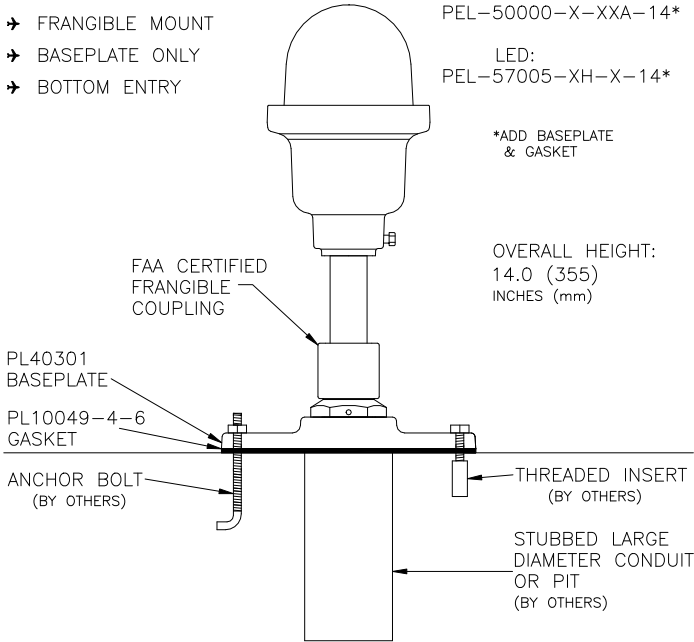

H21

HELIPORT PERIMETER LIGHT

- ➔ STANDARD FAA PEL
- ➔ FRANGIBLE MOUNT
- ➔ BASEPLATE ONLY
- ➔ BOTTOM ENTRY

INCANDESCENT:
 PEL-50000-X-XXA-14*

LED:
 PEL-57005-XH-X-14*

*ADD BASEPLATE
 & GASKET

OVERALL HEIGHT:
 14.0 (355)
 INCHES (mm)

H22

HELIPORT PERIMETER & FLOODLIGHT

- ➔ COMBINATION PHL
- ➔ FRANGIBLE MOUNT
- ➔ BASEPLATE ONLY
- ➔ BOTTOM ENTRY

PHL-57005-XC-X-53062*

*ADD BASEPLATE
 & GASKET

OVERALL HEIGHT:
 16.0 (406)
 INCHES (mm)

H23

HELIPORT PERIMETER LIGHT

- ➔ LOW PROFILE PEL
- ➔ RIGID MOUNT
- ➔ SURFACE MOUNTED
- ➔ EXPOSED CABLE OR RIGID CONDUIT ENTRY

INCANDESCENT:
 PEL-50000-X-XXA-JBS3

LED:
 PEL-57005-XH-X-JBS3

OVERALL HEIGHT:
 11.7 (296)
 INCHES (mm)

EXTENDED HELIPORT LIGHT

H24

- ➔ OPTION -PFC
 USES FAA FRANGIBLE
 (BREAKABLE) COUPLING
 FOR MOUNTING ON
 EXTENDED 1-INCH
 NPT CONDUIT
- ➔ OBSTRUCTION LIGHT
- ➔ HELIPORT LIGHT
- ➔ RUNWAY LIGHT

PEL-50000-B-40A-14-PFC