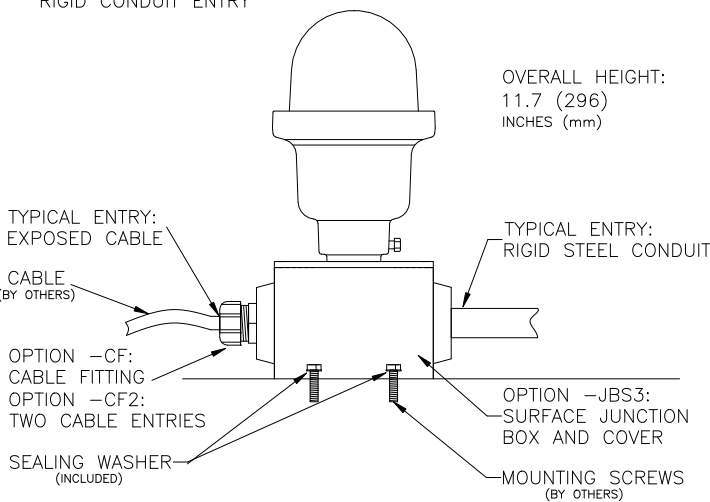

H21

HELIPORT PERIMETER LIGHT

- ➔ STANDARD FAA PEL
- ➔ FRANGIBLE MOUNT
- ➔ BASEPLATE ONLY
- ➔ BOTTOM ENTRY

INCANDESCENT:
 PEL-50000-X-XXA-14*

LED:
 PEL-57005-XH-X-14*

*ADD BASEPLATE
 & GASKET

OVERALL HEIGHT:
 14.0 (355)
 INCHES (mm)

H22

HELIPORT PERIMETER & FLOODLIGHT

- ➔ COMBINATION PHL
- ➔ FRANGIBLE MOUNT
- ➔ BASEPLATE ONLY
- ➔ BOTTOM ENTRY

PHL-57005-XC-X-53062*

*ADD BASEPLATE
 & GASKET

OVERALL HEIGHT:
 16.0 (406)
 INCHES (mm)

H23

HELIPORT PERIMETER LIGHT

- ➔ LOW PROFILE PEL
- ➔ RIGID MOUNT
- ➔ SURFACE MOUNTED
- ➔ EXPOSED CABLE OR RIGID CONDUIT ENTRY

INCANDESCENT:
 PEL-50000-X-XXA-JBS3

LED:
 PEL-57005-XH-X-JBS3

OVERALL HEIGHT:
 11.7 (296)
 INCHES (mm)

EXTENDED HELIPORT LIGHT

H24

- ➔ OPTION -PFC
 USES FAA FRANGIBLE
 (BREAKABLE) COUPLING
 FOR MOUNTING ON
 EXTENDED 1-INCH
 NPT CONDUIT
- ➔ OBSTRUCTION LIGHT
- ➔ HELIPORT LIGHT
- ➔ RUNWAY LIGHT

PEL-50000-B-40A-14-PFC