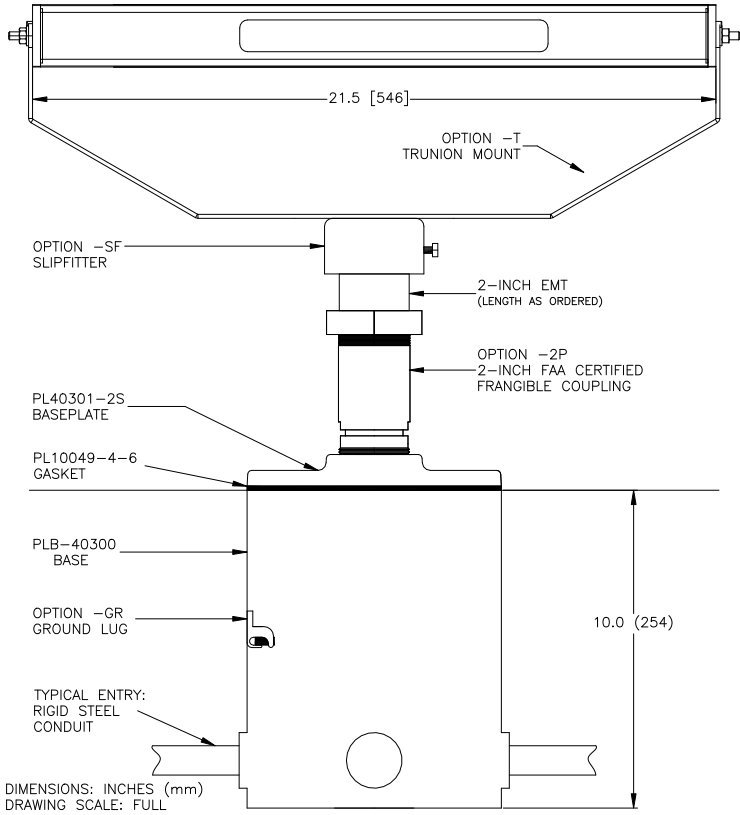

HELIPORT FLOODLIGHT H53

- ➔ TRUNNION MOUNT
- ➔ FRANGIBLE MOUNT
- ➔ PLB BASE
- ➔ RIGID CONDUIT ENTRY

LED:
PSF-53062-X-T-SF-2P-PLB
HEIGHT: UP TO 2-METERS

HELIPORT FLOODLIGHT H54

- ➔ TRUNNION MOUNT
- ➔ FRANGIBLE MOUNT
- ➔ BASEPLATE ONLY
- ➔ BOTTOM ENTRY

LED:
PSF-53062-X-T-SF-2P*
*ADD BASEPLATE
& GASKET
HEIGHT: UP TO 2-METERS

HELIPORT FLOODLIGHT H55

- ➔ LOW PROFILE
- ➔ SURFACE MOUNT
- ➔ ADJUSTABLE TILT ANGLE
- ➔ CABLE LOOP

PSF-53062-X

HELIPORT FLOODLIGHT H56

- ➔ TRUNNION MOUNT
- ➔ SURFACE MOUNT
- ➔ ADJUSTABLE TILT ANGLE
- ➔ CABLE LOOP

PSF-53062-X-T