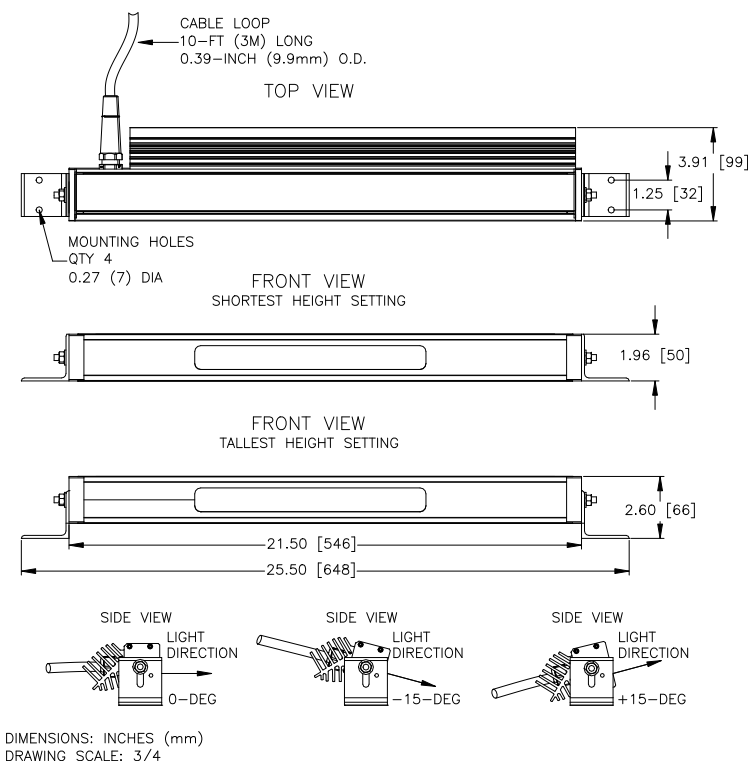

HELIPORT FLOODLIGHT H53

- ➔ TRUNNION MOUNT
- ➔ FRANGIBLE MOUNT
- ➔ PLB BASE
- ➔ RIGID CONDUIT ENTRY

LED:
PSF-53062-X-T-SF-2P-PLB
HEIGHT: UP TO 2-METERS

HELIPORT FLOODLIGHT H54

- ➔ TRUNNION MOUNT
- ➔ FRANGIBLE MOUNT
- ➔ BASEPLATE ONLY
- ➔ BOTTOM ENTRY

LED:
PSF-53062-X-T-SF-2P*
*ADD BASEPLATE
& GASKET
HEIGHT: UP TO 2-METERS

HELIPORT FLOODLIGHT H55

- ➔ LOW PROFILE
- ➔ SURFACE MOUNT
- ➔ ADJUSTABLE TILT ANGLE
- ➔ CABLE LOOP

PSF-53062-X

HELIPORT FLOODLIGHT H56

- ➔ TRUNNION MOUNT
- ➔ SURFACE MOUNT
- ➔ ADJUSTABLE TILT ANGLE
- ➔ CABLE LOOP

PSF-53062-X-T