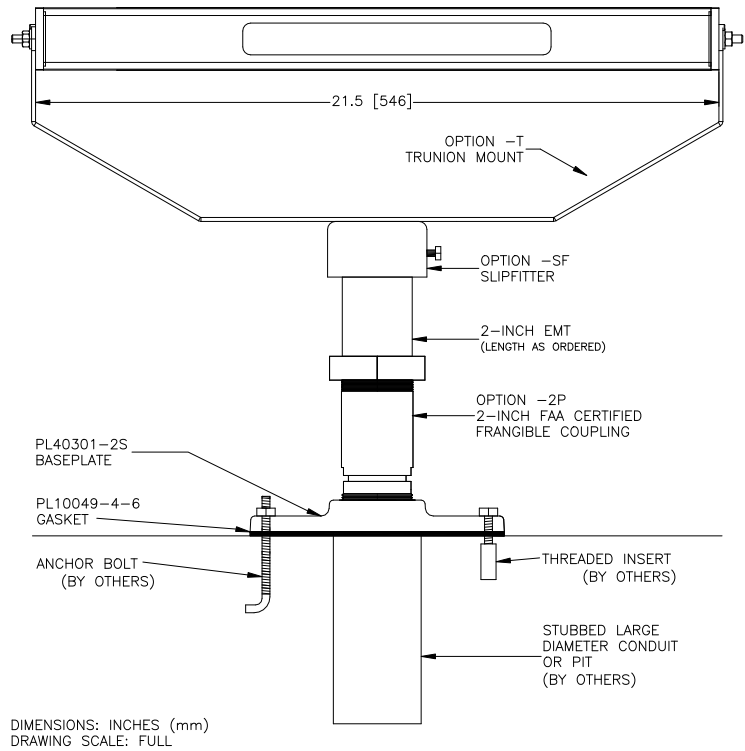

HELIPORT FLOODLIGHT H53

- ➔ TRUNNION MOUNT
- ➔ FRANGIBLE MOUNT
- ➔ PLB BASE
- ➔ RIGID CONDUIT ENTRY

LED:
PSF-53062-X-T-SF-2P-PLB
HEIGHT: UP TO 2-METERS

HELIPORT FLOODLIGHT H54

- ➔ TRUNNION MOUNT
- ➔ FRANGIBLE MOUNT
- ➔ BASEPLATE ONLY
- ➔ BOTTOM ENTRY

LED:
PSF-53062-X-T-SF-2P*
*ADD BASEPLATE
& GASKET
HEIGHT: UP TO 2-METERS

HELIPORT FLOODLIGHT H55

- ➔ LOW PROFILE
- ➔ SURFACE MOUNT
- ➔ ADJUSTABLE TILT ANGLE
- ➔ CABLE LOOP

PSF-53062-X

HELIPORT FLOODLIGHT H56

- ➔ TRUNNION MOUNT
- ➔ SURFACE MOUNT
- ➔ ADJUSTABLE TILT ANGLE
- ➔ CABLE LOOP

PSF-53062-X-T