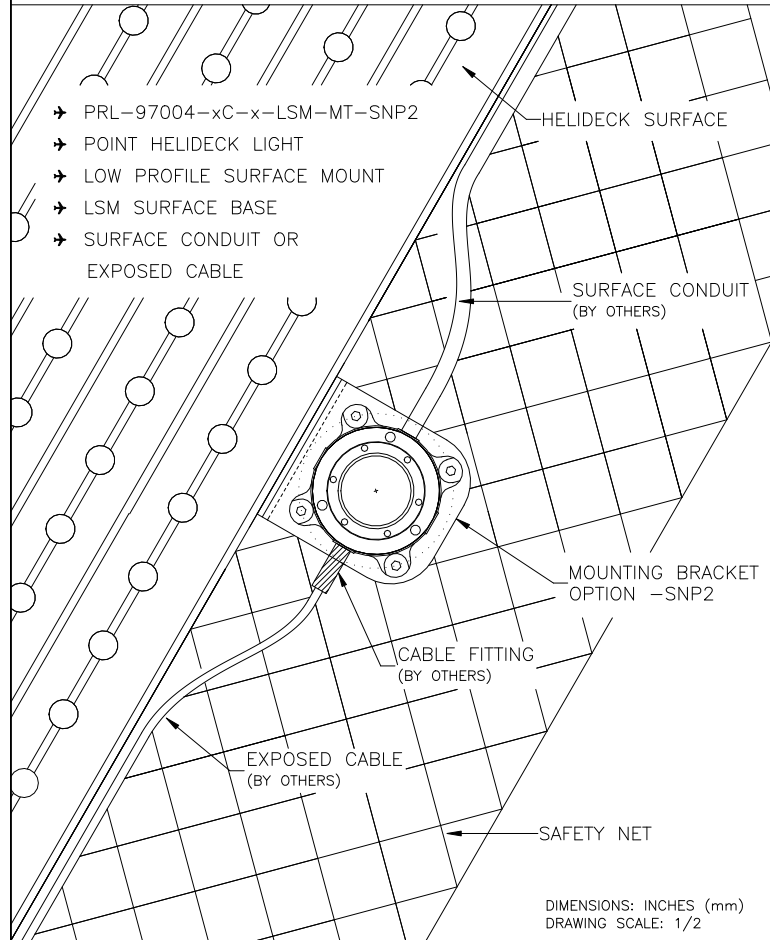

HELIDECK PERIMETER LIGHT – SNP2 OPTION

H57

HELIPORT FLOODLIGHT H58

H58

- TRUNNION MOUNT
- ADJUSTABLE TILT ANGLE
- PLS SHALLOW BASE
- RIGID CONDUIT ENTRY

PSF-53062-X-T-PLS

OVERALL HEIGHT:
8.0 (203)
INCHES (mm)

ABOVE GRADE

HELIPORT FLOODLIGHT H59

H59

- TRUNNION MOUNT
- ADJUSTABLE TILT ANGLE
- SURFACE MOUNTED
- EXPOSED CABLE OR RIGID CONDUIT ENTRY

PSF-53062-X-T-JBS

OVERALL HEIGHT:
10.4 (264)
INCHES (mm)