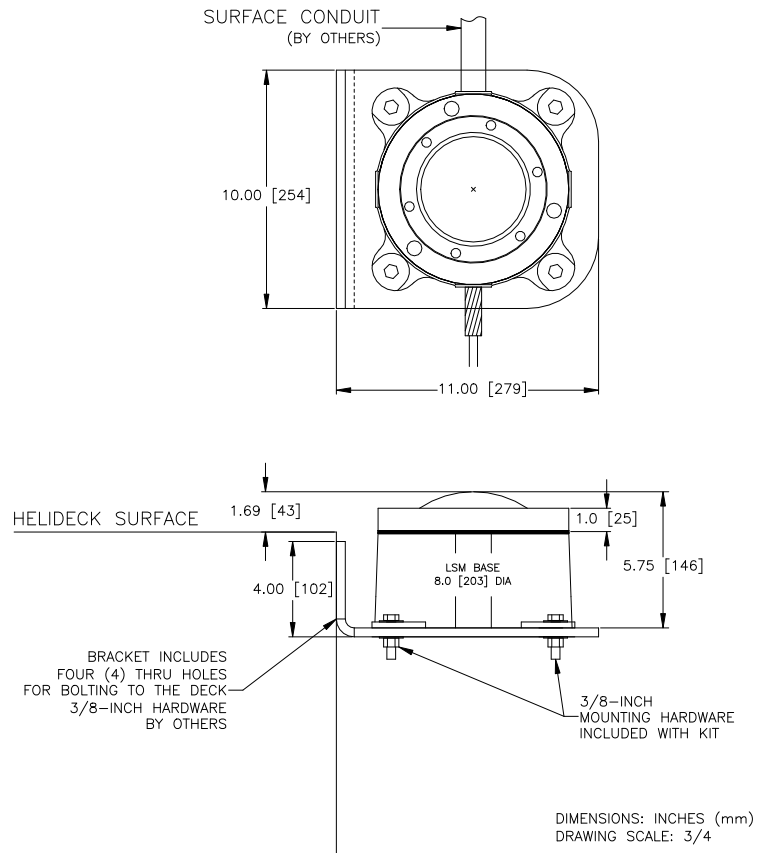

HELIDECK PERIMETER LIGHT – SNP2 OPTION

H57

HELIPORT FLOODLIGHT H58

H58

- TRUNNION MOUNT
- ADJUSTABLE TILT ANGLE
- PLS SHALLOW BASE
- RIGID CONDUIT ENTRY

PSF-53062-X-T-PLS

OVERALL HEIGHT:
8.0 (203)
INCHES (mm)

ABOVE GRADE

HELIPORT FLOODLIGHT H59

H59

- TRUNNION MOUNT
- ADJUSTABLE TILT ANGLE
- SURFACE MOUNTED
- EXPOSED CABLE OR RIGID CONDUIT ENTRY

PSF-53062-X-T-JBS

OVERALL HEIGHT:
10.4 (264)
INCHES (mm)