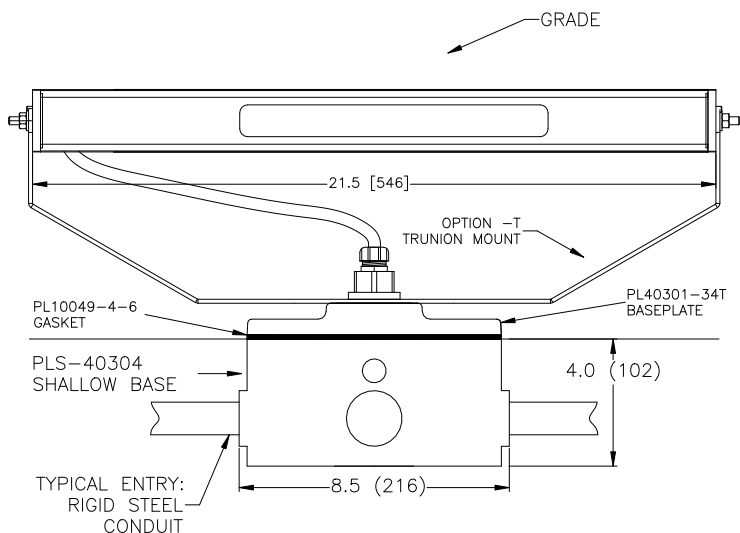

HELIDECK PERIMETER LIGHT – SNP2 OPTION

H57

HELIPORT FLOODLIGHT H58

H58

- TRUNNION MOUNT
- ADJUSTABLE TILT ANGLE
- PLS SHALLOW BASE
- RIGID CONDUIT ENTRY

PSF-53062-X-T-PLS

OVERALL HEIGHT:
8.0 (203)
INCHES (mm)

ABOVE GRADE

HELIPORT FLOODLIGHT H59

H59

- TRUNNION MOUNT
- ADJUSTABLE TILT ANGLE
- SURFACE MOUNTED
- EXPOSED CABLE OR RIGID CONDUIT ENTRY

PSF-53062-X-T-JBS

OVERALL HEIGHT:
10.4 (264)
INCHES (mm)