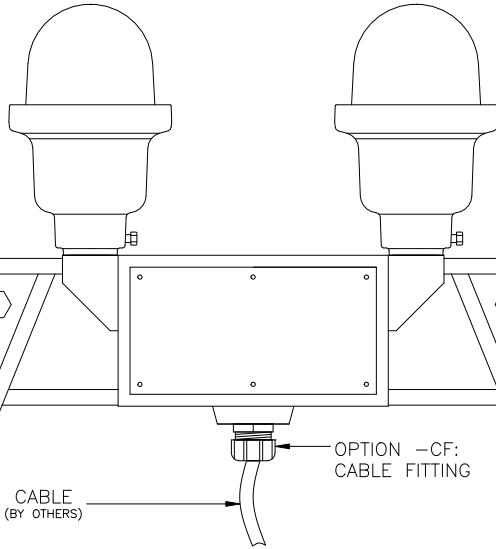

## OBSTRUCTION LIGHT OL01

- FAA L-810 DOUBLE LIGHT
- FIXED MOUNT
- STEELWORK MOUNTED
- EXPOSED CABLE ENTRY

INCANDESCENT:  
POL-20000-R-116-34B-DJ-CF[C]  
  
LED:  
POL-21005-xF-R-34B-D-CF[C]  
POL-22001-xF-R-34B-D-CF[C]

## OBSTRUCTION LIGHT OL02 WITH OPTION -P

- FAA L-810 DOUBLE LIGHT
- FIXED MOUNT
- CONDUIT MOUNTED
- RIGID CONDUIT ENTRY

INCANDESCENT:  
POL-20000-R-116-34B-DJ-P  
  
LED:  
POL-21005-xF-R-34B-D-P  
POL-22001-xF-R-34B-D-P