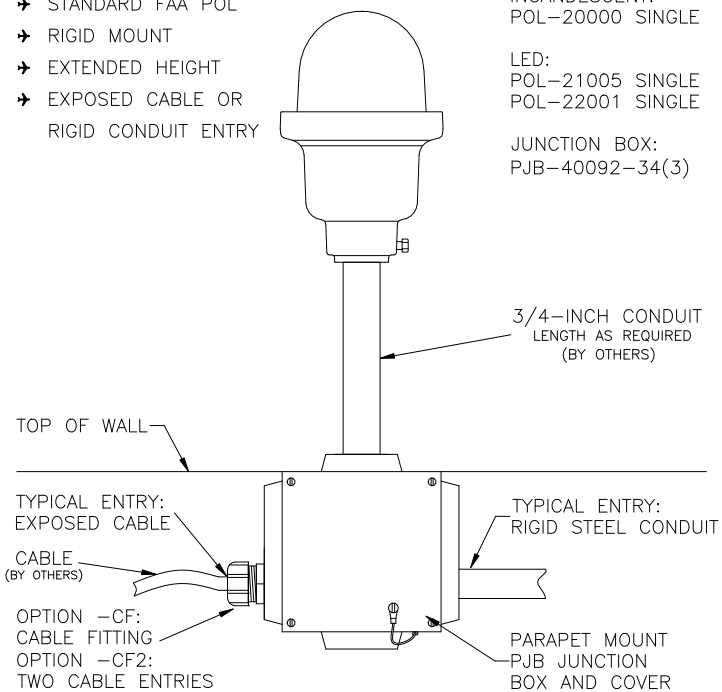

## OBSTRUCTION LIGHT OL01

- FAA L-810 DOUBLE LIGHT
- FIXED MOUNT
- STEELWORK MOUNTED
- EXPOSED CABLE ENTRY

INCANDESCENT:  
POL-20000-R-116-34B-DJ-CF[C]  
  
LED:  
POL-21005-xF-R-34B-D-CF[C]  
POL-22001-xF-R-34B-D-CF[C]

## OBSTRUCTION LIGHT OL02 WITH OPTION -P

- FAA L-810 DOUBLE LIGHT
- FIXED MOUNT
- CONDUIT MOUNTED
- RIGID CONDUIT ENTRY

INCANDESCENT:  
POL-20000-R-116-34B-DJ-P  
  
LED:  
POL-21005-xF-R-34B-D-P  
POL-22001-xF-R-34B-D-P

### OBSTRUCTION LIGHT

- STANDARD FAA POL
- RIGID MOUNT
- EXTENDED HEIGHT
- EXPOSED CABLE OR RIGID CONDUIT ENTRY

INCANDESCENT:  
POL-20000 SINGLE

LED:  
POL-21005 SINGLE  
POL-22001 SINGLE

JUNCTION BOX:  
PJB-40092-34(3)