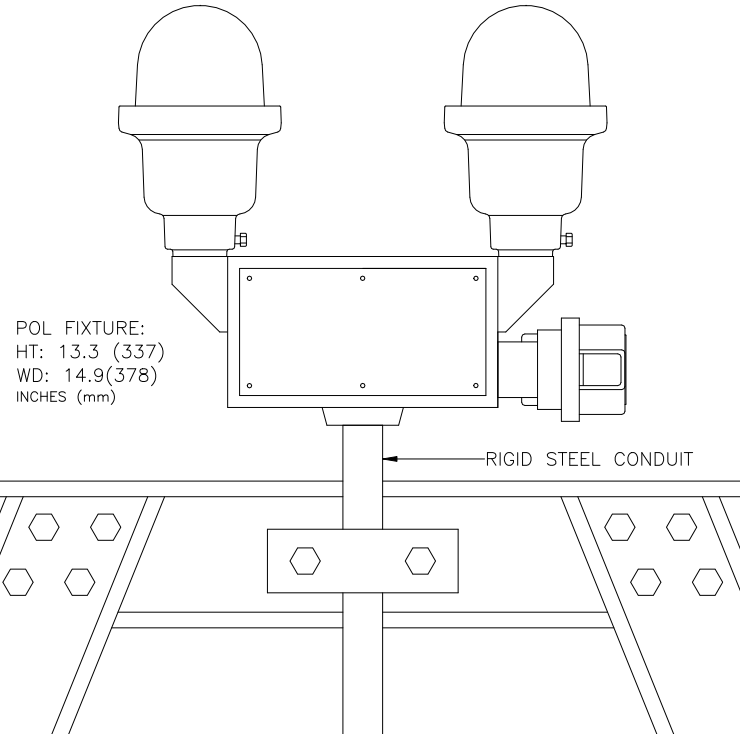

## OBSTRUCTION LIGHT OL01

- FAA L-810 DOUBLE LIGHT
- FIXED MOUNT
- STEELWORK MOUNTED
- EXPOSED CABLE ENTRY

INCANDESCENT:  
POL-20000-R-116-34B-DJ-CF[C]  
  
LED:  
POL-21005-xF-R-34B-D-CF[C]  
POL-22001-xF-R-34B-D-CF[C]

## OBSTRUCTION LIGHT OL02 WITH OPTION -P

- FAA L-810 DOUBLE LIGHT
- FIXED MOUNT
- CONDUIT MOUNTED
- RIGID CONDUIT ENTRY

INCANDESCENT:  
POL-20000-R-116-34B-DJ-P  
  
LED:  
POL-21005-xF-R-34B-D-P  
POL-22001-xF-R-34B-D-P

### OBSTRUCTION LIGHT

- STANDARD FAA POL
- RIGID MOUNT
- EXTENDED HEIGHT
- EXPOSED CABLE OR RIGID CONDUIT ENTRY

INCANDESCENT:  
POL-20000 SINGLE

LED:  
POL-21005 SINGLE  
POL-22001 SINGLE

JUNCTION BOX:  
PJB-40092-34(3)