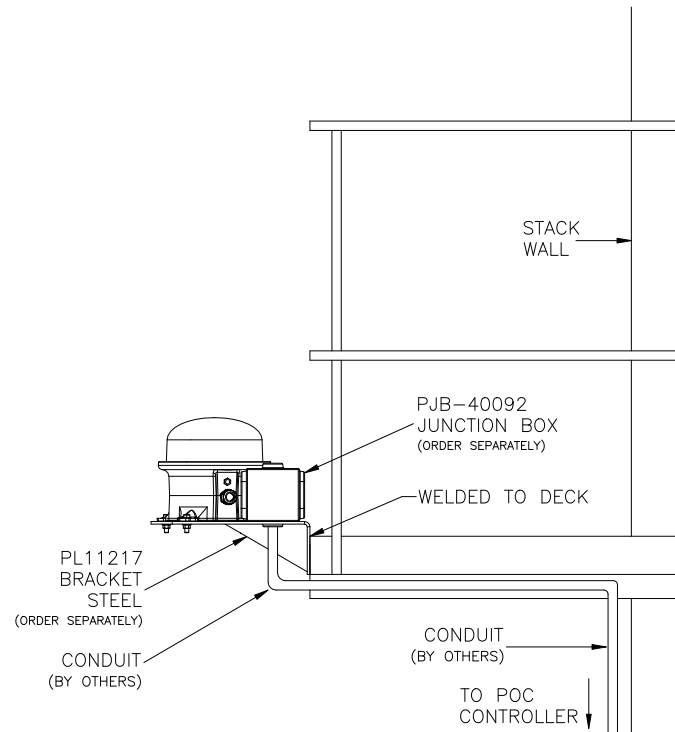

OBSTRUCTION LIGHT OL13

- ➔ SLIPFITTER -SF OPTION
- ➔ FENCE POST MOUNT
- ➔ BOTTOM ENTRY

INCANDESCENT:
POL-20000-R-116-SF

LED:
POL-22001-1F-R-SF-S
POL-21005-xF-R-SF-S

OBSTRUCTION BEACON OL14

- ➔ FAA L-864 FLASHING BEACON
- ➔ FIXED MOUNT
- ➔ WELD BRACKET MOUNTED
- ➔ TYPICAL STACK DETAIL

LED:
PFB-37002-R-X

FRANGIBLE OBSTRUCTION LIGHT OL15

- ➔ OPTION -PFC
- ➔ OBSTRUCTION LIGHT
- ➔ HELIPORT LIGHT
- ➔ RUNWAY LIGHT

POL-20000-R-116-PFC-14

OBSTRUCTION BEACON MOUNTING PATTERN OL16

FOR INCANDESCENT AND LED BEACONS
PFB-30000 PFB-37001

PREDRILLED STEEL MOUNTING BRACKET PL40137 IS AVAILABLE