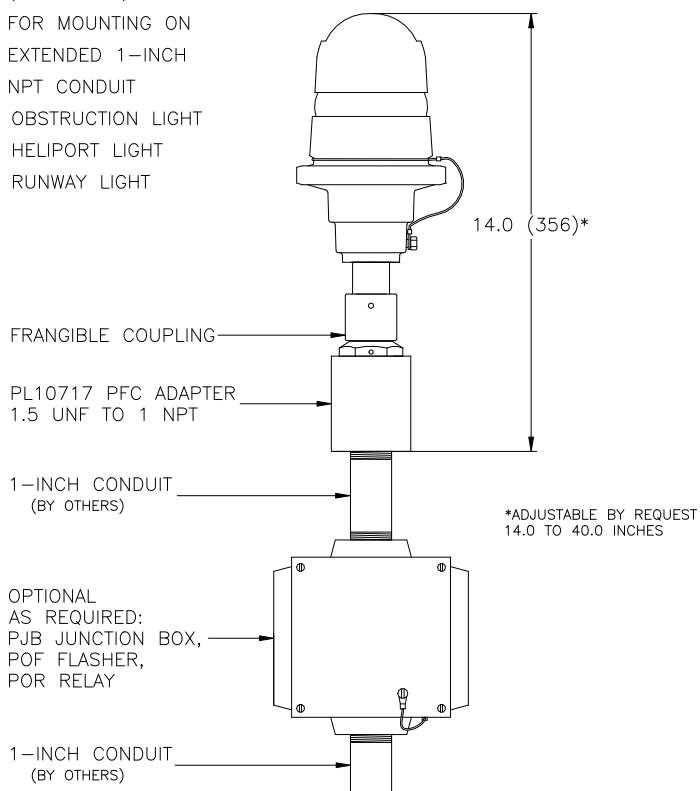

OBSTRUCTION LIGHT OL13

- ➔ SLIPFITTER -SF OPTION
- ➔ FENCE POST MOUNT
- ➔ BOTTOM ENTRY

INCANDESCENT:
POL-20000-R-116-SF

LED:
POL-22001-1F-R-SF-S
POL-21005-xF-R-SF-S

OBSTRUCTION BEACON OL14

- ➔ FAA L-864 FLASHING BEACON
- ➔ FIXED MOUNT
- ➔ WELD BRACKET MOUNTED
- ➔ TYPICAL STACK DETAIL

LED:
PFB-37002-R-X

FRANGIBLE OBSTRUCTION LIGHT OL15

- ➔ OPTION -PFC
- ➔ OBSTRUCTION LIGHT
- ➔ HELIPORT LIGHT
- ➔ RUNWAY LIGHT

POL-20000-R-116-PFC-14

OBSTRUCTION BEACON MOUNTING PATTERN OL16

FOR INCANDESCENT AND LED BEACONS
PFB-30000 PFB-37001

PREDRILLED STEEL MOUNTING BRACKET PL40137 IS AVAILABLE