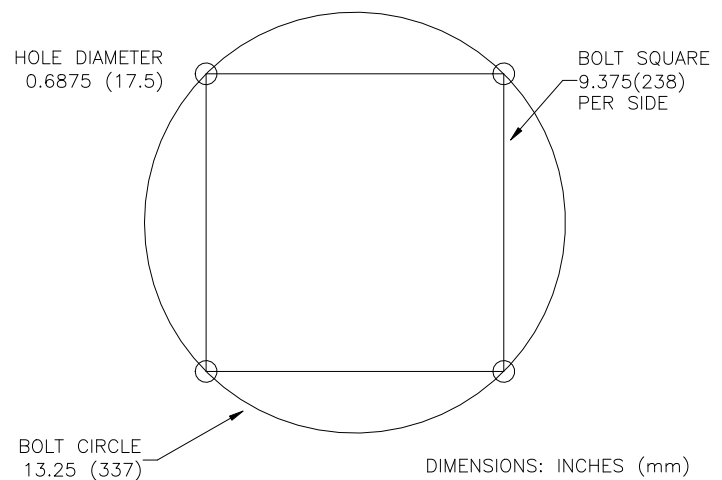

OBSTRUCTION BEACON MOUNTING PATTERN OL16

FOR INCANDESCENT AND LED BEACONS
PFB-30000 PFB-37001

PREDRILLED STEEL MOUNTING BRACKET PL40137 IS AVAILABLE