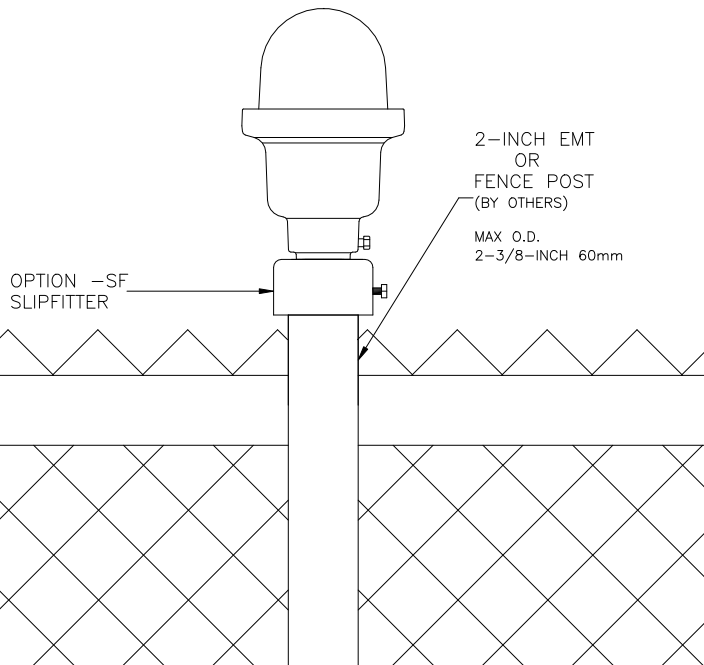

OBSTRUCTION LIGHT OL13

- ➔ SLIPFITTER -SF OPTION
- ➔ FENCE POST MOUNT
- ➔ BOTTOM ENTRY

INCANDESCENT:
POL-20000-R-116-SF

LED:
POL-22001-1F-R-SF-S
POL-21005-xF-R-SF-S

OBSTRUCTION BEACON OL14

- ➔ FAA L-864 FLASHING BEACON
- ➔ FIXED MOUNT
- ➔ WELD BRACKET MOUNTED
- ➔ TYPICAL STACK DETAIL

LED:
PFB-37002-R-X

FRANGIBLE OBSTRUCTION LIGHT OL15

- ➔ OPTION -PFC
- ➔ OBSTRUCTION LIGHT
- ➔ HELIPORT LIGHT
- ➔ RUNWAY LIGHT

POL-20000-R-116-PFC-14

OBSTRUCTION BEACON MOUNTING PATTERN OL16

FOR INCANDESCENT AND LED BEACONS
PFB-30000 PFB-37001

PREDRILLED STEEL MOUNTING BRACKET PL40137 IS AVAILABLE